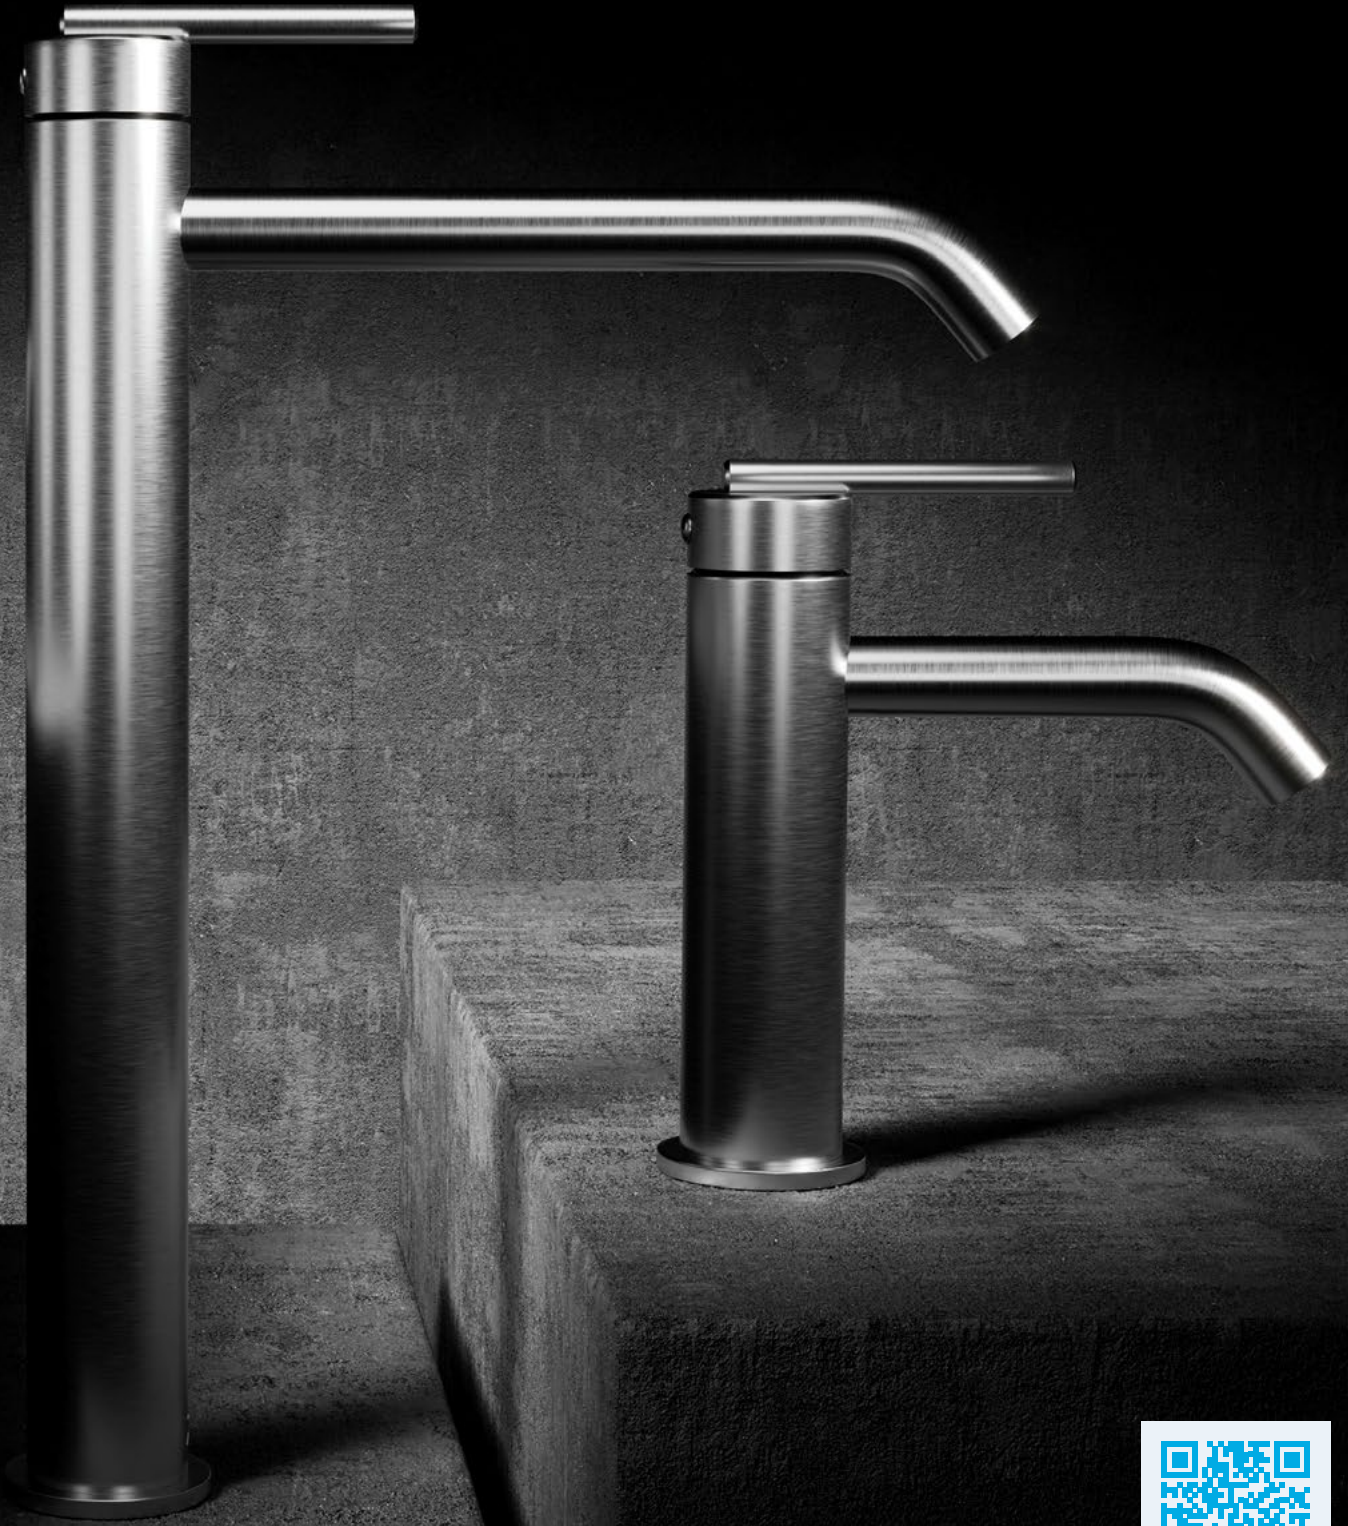

Scan to discover
more about
3ONE6 Lever