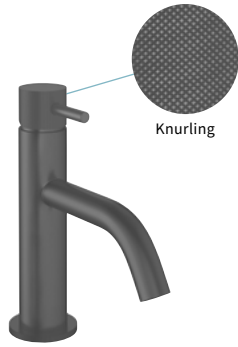

Knurling

Basin Monobloc With Knurled Handle

Without pop up waste
H: 165mm P: 120mm
Min 0.5 bar
WRAS Approved Product

◆ Slate
PRO110DNT_K