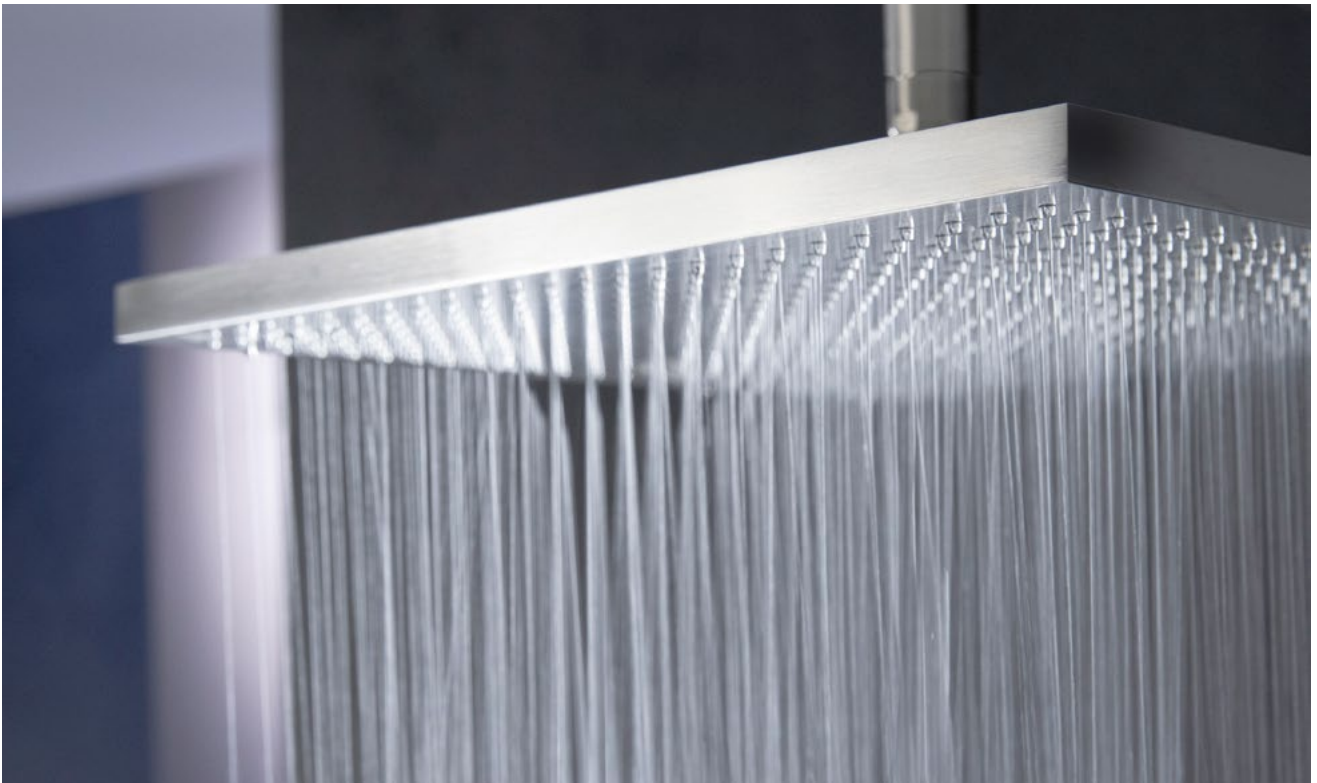

TRANQUIL 300 Shower Head

With tranquil rainfall
Single mode
Ø300mm
Head thickness: 14.5mm
Compatible with wall or ceiling shower arms
Min 1 bar

- Brushed Brass
  FH340F
- Matt Black
  FH340M
- Brushed Stainless Steel
  FH340V
- Polished Stainless Steel
  FH340C

Tranquil Rainfall

Our tranquil shower heads include a built in cartridge that aerates the water, allowing you to enjoy a quiet cocoon of relaxing rainfall via the 576 nozzles without worrying about excessive water consumption.