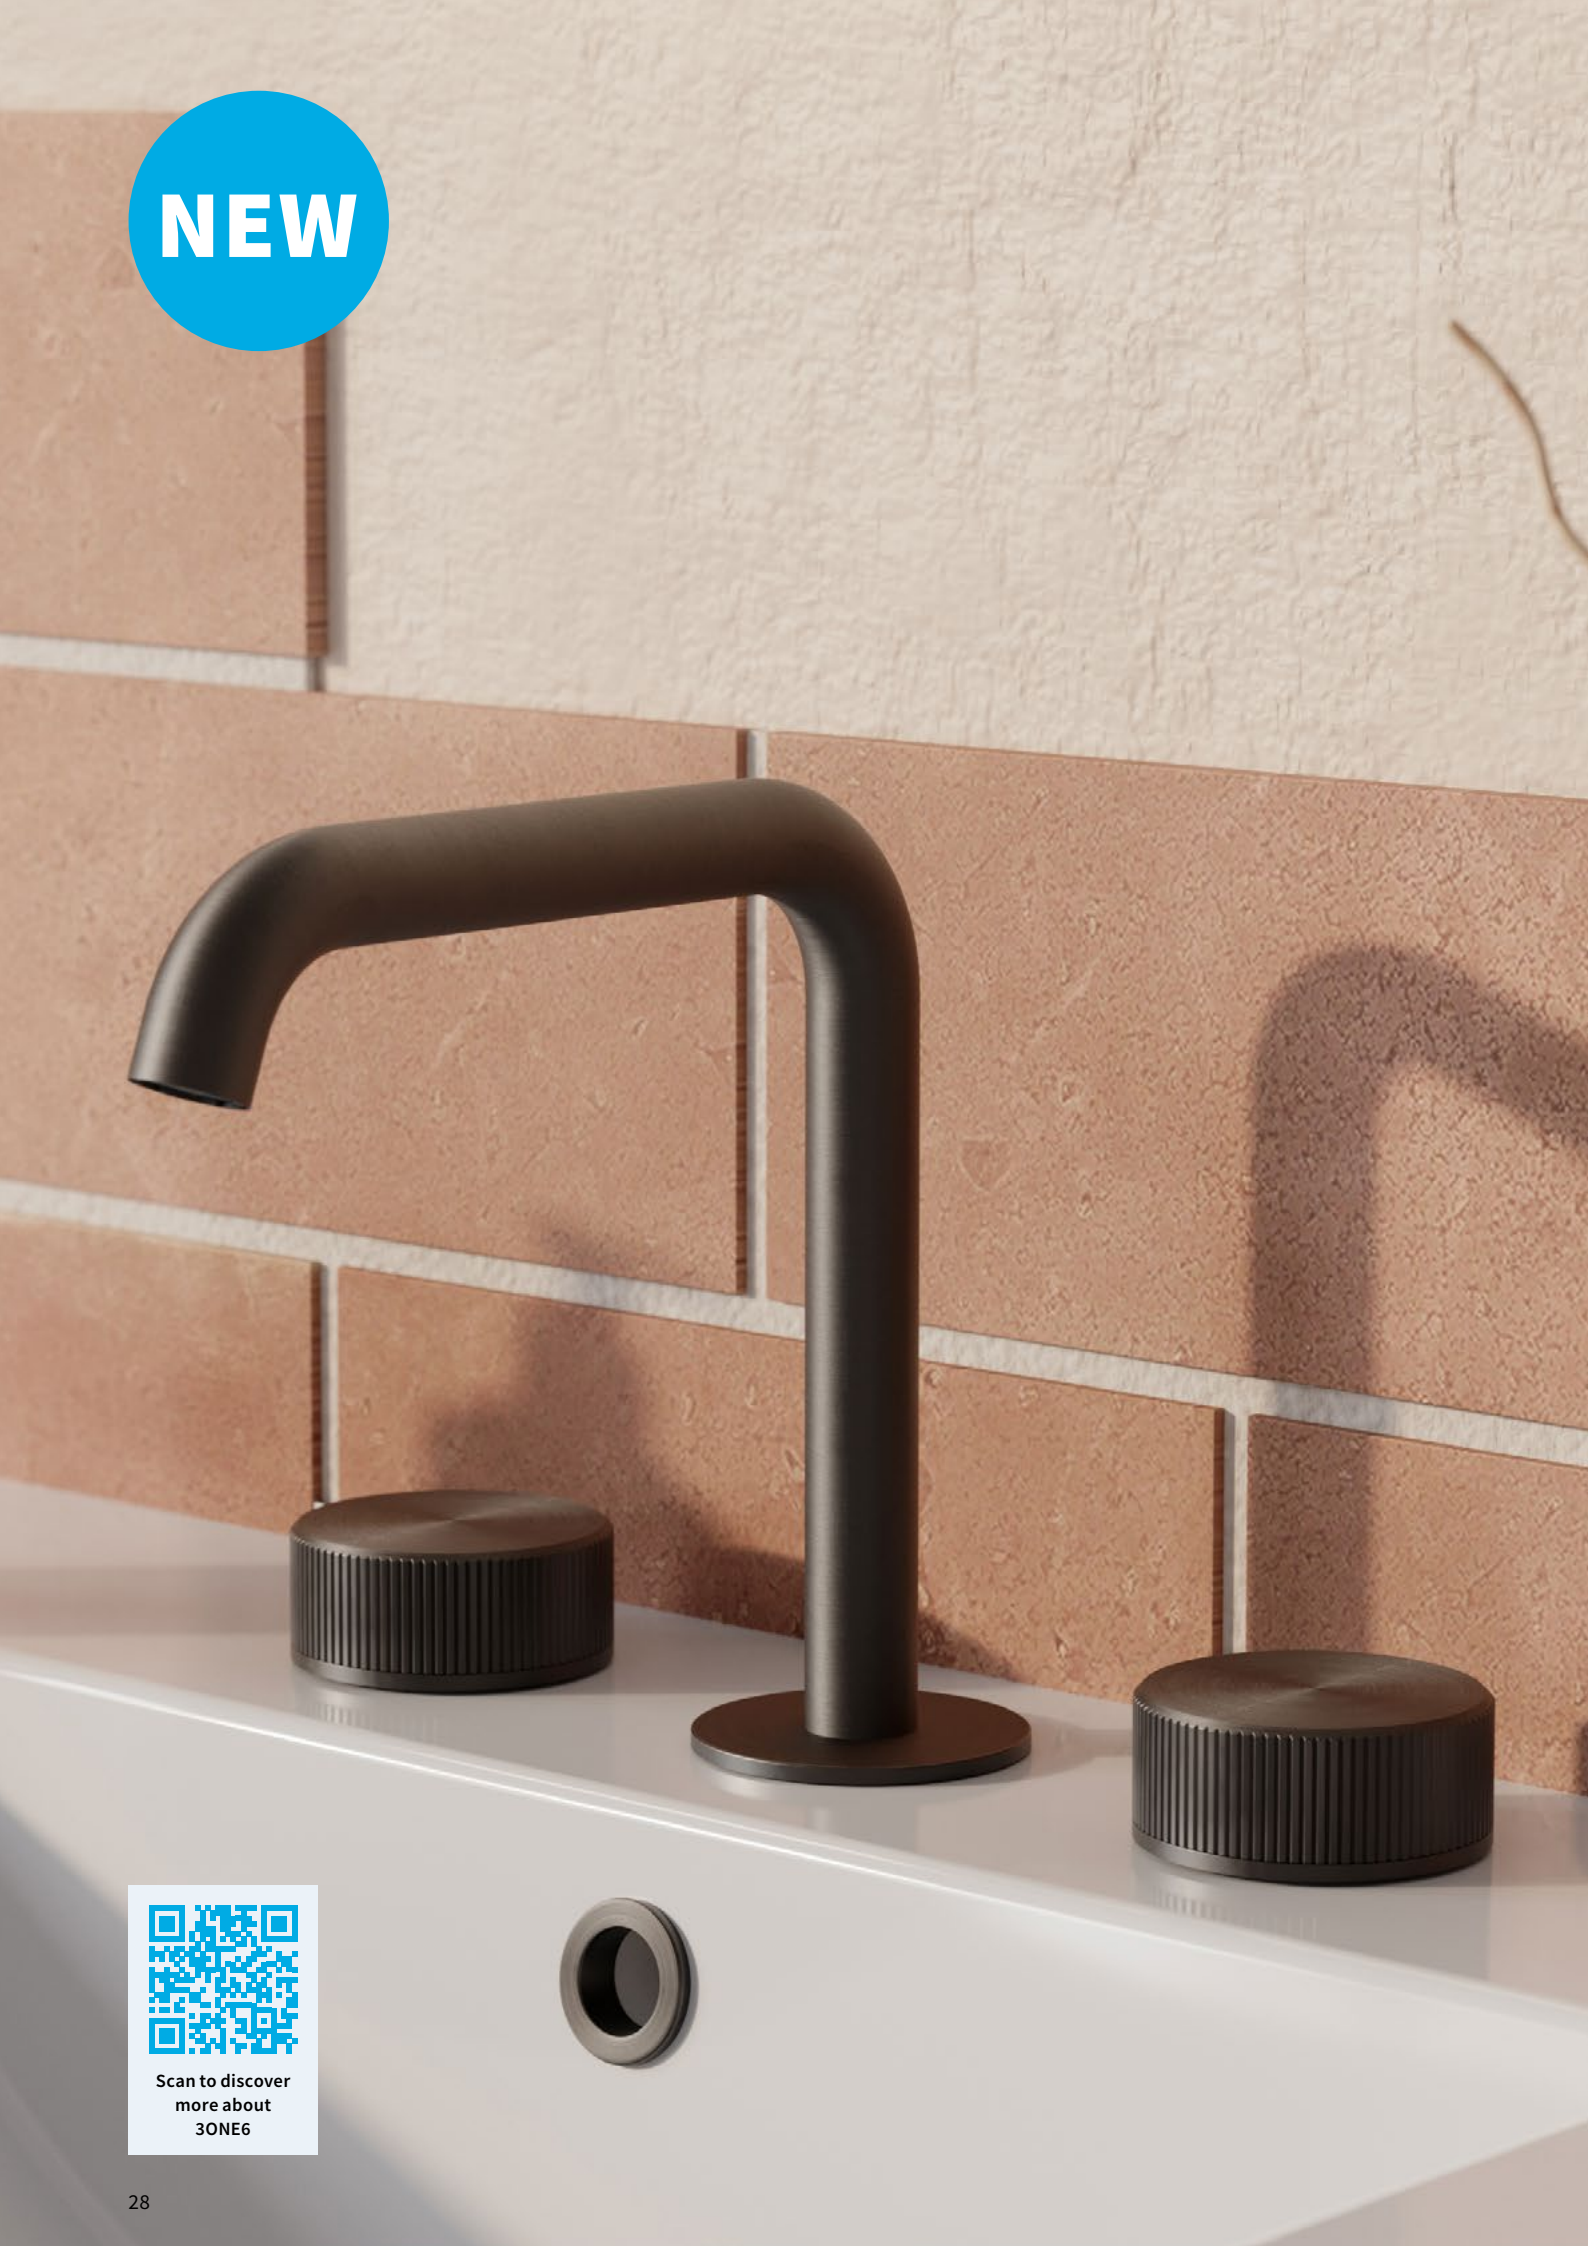

NEW

Scan to discover
more about
3ONE6