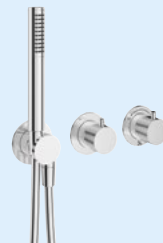

2 Handle Trimset & Handset

Must be installed with a concealed valve

- Chrome
  PROMOD1701TRIMC
- Matt Black
  PROMOD1701TRIMM
- Brushed Stainless Steel Effect
  PROMOD1701TRIMV

Concealed Module Valves

Thermostatic. Min 1 bar
KIWA Approved Product

- 2 Outlet
  MOD1701R
- 3 Outlet
  MOD3701R