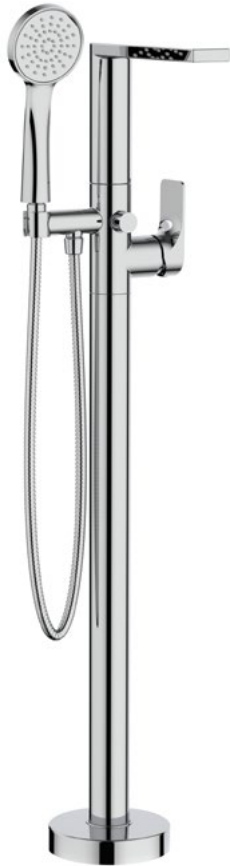

Bath Shower Mixer

H: 981mm P: 220mm
Min 2 bar

- Matt Black
  FS416FM
- Brushed Brass
  FS416FF
- Chrome
  FS416FC