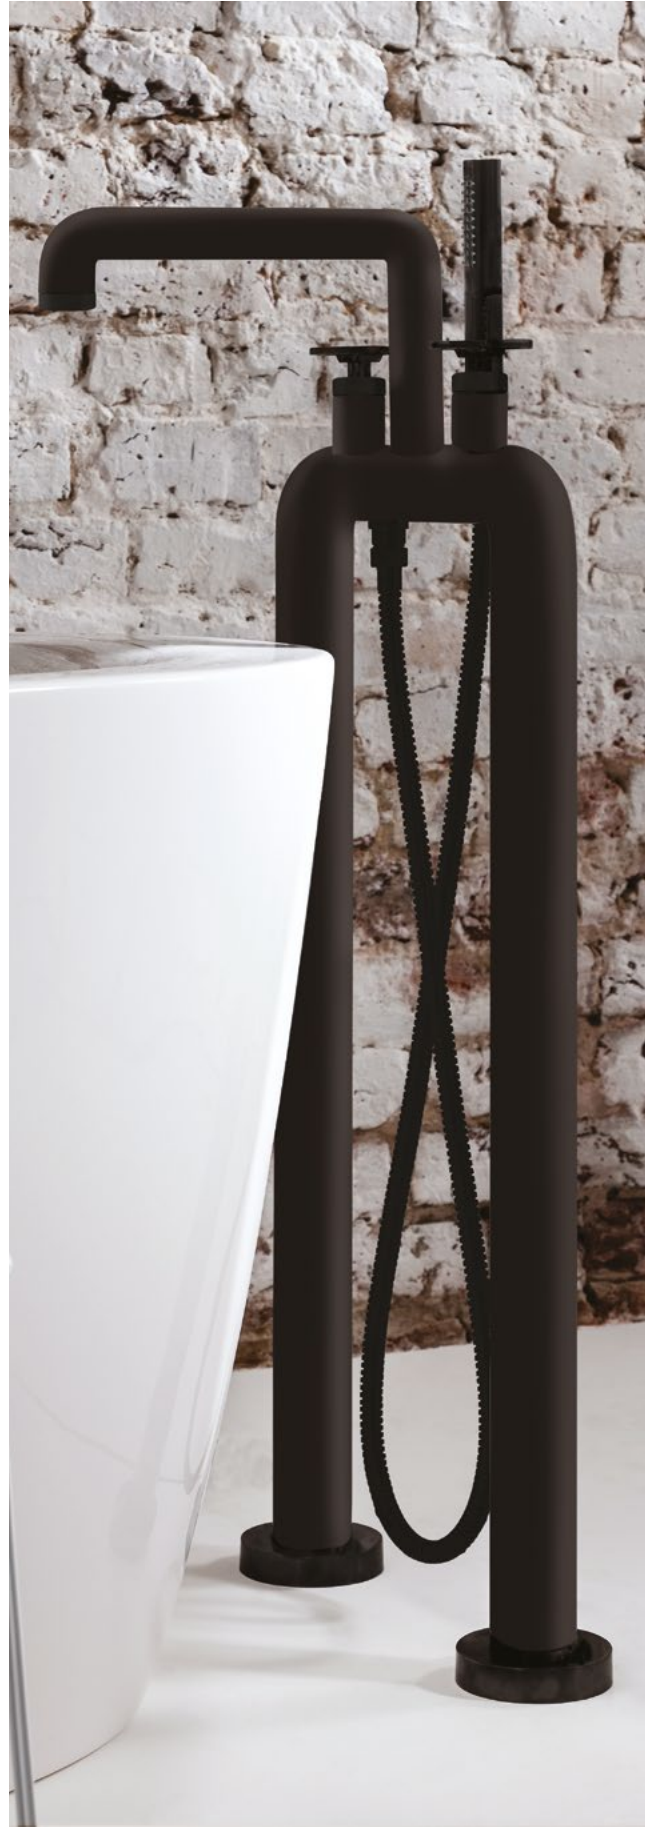

Bath Spout

P: 230mm
Min 1 bar

◆ Matt Black
UB0370M

◆ Union Brass
UB0370U

◆ Brushed Black Chrome
UB0370B