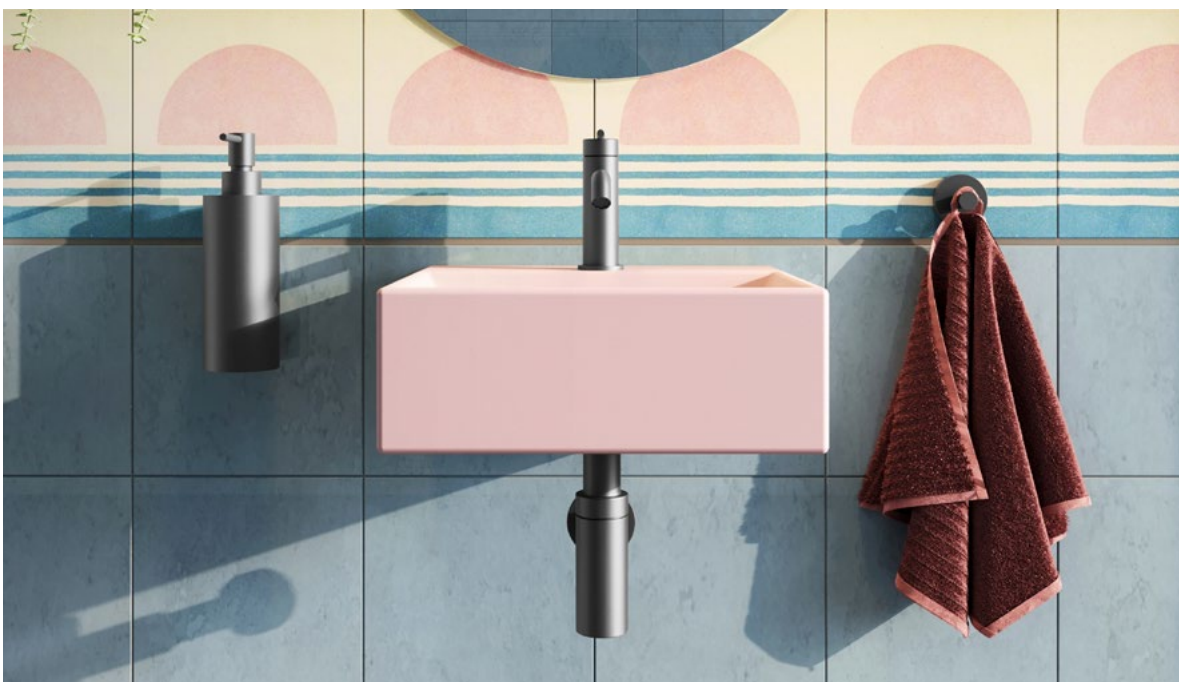

3ONE6 LEVER 316 Slate

Superior to 304, 316 stainless steel offers advanced strength, durability and corrosion resistance. Created with lead-free material, precision manufacturing and strict quality controls to give our 3ONE6 taps a smooth water channel that prevents bacteria build-up.

Single mode
Min 1 bar

◆ 316 Slate
TS963ST

H: 45mm D: 33mm

◆ 316 Slate
TS021ST

H: 147mm D: 74mm

◆ 316 Slate
TS003ST

W: 163mm D: 78mm

◆ 316 Slate
TS029ST

H: 434mm D: 82mm

◆ 316 Slate
TS025ST

H: 197mm D: 63mm

◆ 316 Slate
TS011ST

W: 660mm D: 78mm

◆ 316 Slate
TS013ST