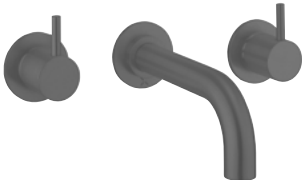

◆ Slate  
**PRO130WNT**

**Universal Basin Click Clack Waste**

Suitable for basins with or without  
an overflow

◆ Slate  
**BSW0290T**

**Millennium Tall Bottle Trap**

With 400mm pipe

◆ Slate  
**BTR0402T**

**Bath 3 Hole Set**