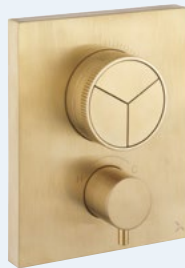

Crossbox Push 3 Outlet Trimset

Must be installed with a Crossbox Universal Box
Min 1 bar
KIWA Approved Product

◆ Brushed Brass
PROCBPUSH2500LBPF