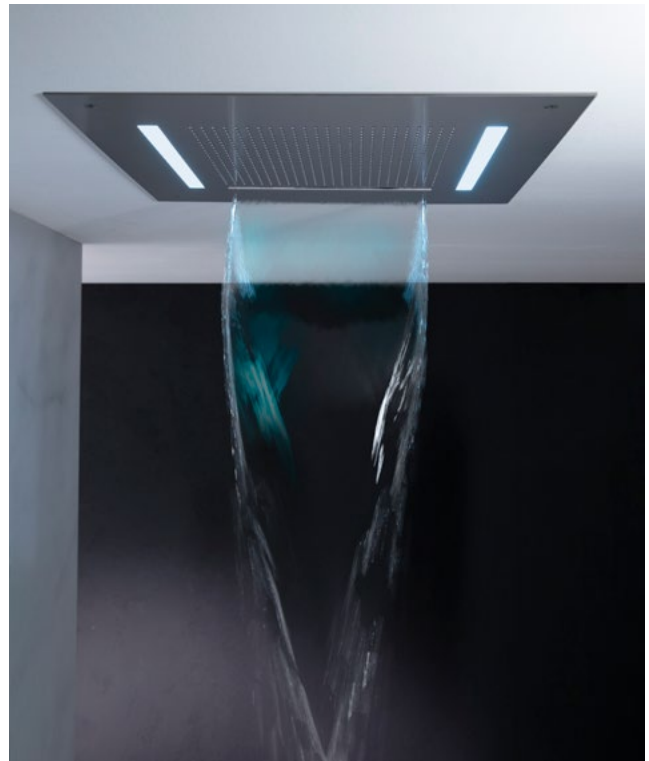

Waterfall

For those moments when you need a truly refreshing shower our Tranquil 500 shower heads include a waterfall mode, delivering a cascade of flowing water directly from the ceiling.

**Products with lights requiring mains power must be installed by an electrical engineer in compliance with IEE wiring regulations.

*Subject to online registration