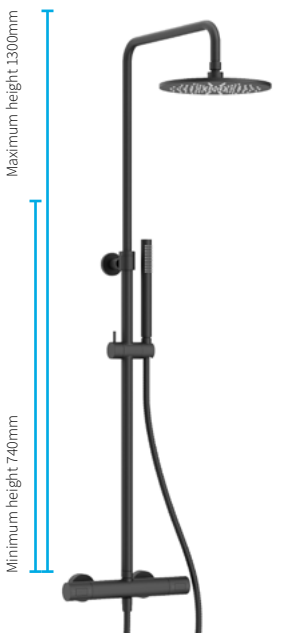

# MULTIFUNCTION SHOWERS

15 Year Guarantee\*  
Peace of mind

**NEW**  
**Central Thermostatic Shower Kit**  
Includes: Shower valve, adjustable riser and shower arm, Ø225mm round fixed head, handset, riser bracket and hose  
Valve to head H: 1070mm  
Compatible with RM-SHUTOFF  
Min 1 bar  
KIWA Approved Product  
◆ Matt Black  
**RM531WM**