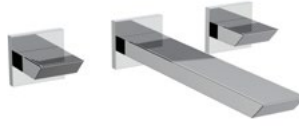

Basin 3 Hole Set

Without pop up waste
H: 187mm P: 135mm
Min 1 bar
KIWA Approved Product

◆ Chrome
LI130WNC