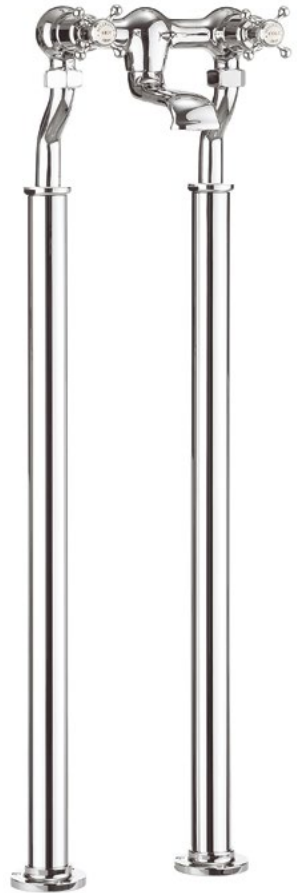

NEW
Bath Legs

Combine with BL322DC or BL422DC
for use with freestanding baths