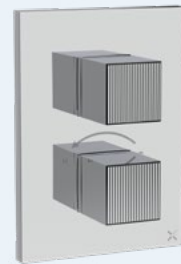

Crossbox 3 Outlet Trimset

Must be installed with a Crossbox Universal Box
Min 1 bar

◆ Chrome
LICB2500LBPC