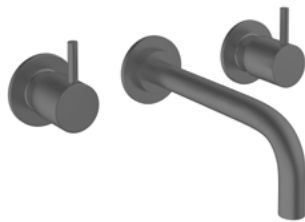

Basin 3 Hole Set

Without pop up waste
H: 187mm P: 135mm
Min 0.5 bar
WRAS Approved Product

◆ Slate
PRO130WNT

Suitable for basins with or without
an overflow

◆ Slate
BSW0290T