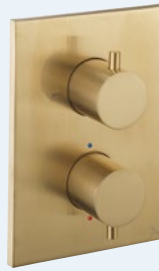

Crossbox 2 Outlet Multi-flow Trimset

Must be installed with a Crossbox Universal Box
Min 1 bar
WRAS Approved Product

◆ Brushed Brass
PROCB1500LBPF_V2