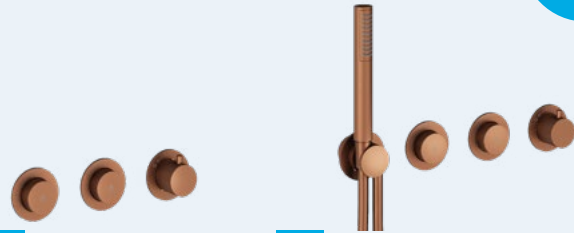

MPRO Brushed Bronze

MODULE PUSH

All MODULE shower valves are thermostatically controlled for 100% safety. Trim sets include: flow control, thermostat, minimalist backplate and handles.

Module Push presents the latest in luxury showering technology and design. Featuring a sleek, minimalist design, Module Push elevates any modern showering space.

The precise water flow and thermostatic controls provide the opportunity to tailor your showering experience to your needs. With push button on/off controls, Module Push is easy to use without the need of gripping a lever. This functionality allows you to leave your temperature and flow controls in place, ready for the next time you step in. Enjoy water flow from multiple outlets at the same time with its multi-button design.

NEW

3 Handle Trimset

Must be installed with a concealed valve

◆ Brushed Bronze
PROMODPUSH2000LBPBZ

Concealed Module Valves

Thermostatic. Min 1 bar
KIWA Approved Product

2 Outlet
MODPUSH2000R

NEW

3 Handle Trimset & Handset

Must be installed with a concealed valve

◆ Brushed Bronze
PROMODPUSH2701LBPBZ

Concealed Module Valves

Thermostatic. Min 1 bar
KIWA Approved Product

2 Outlet
MODPUSH2701R

MODULE

All MODULE shower valves are thermostatically controlled for 100% safety. Trim sets include: flow control, thermostat, minimalist backplate and handles.