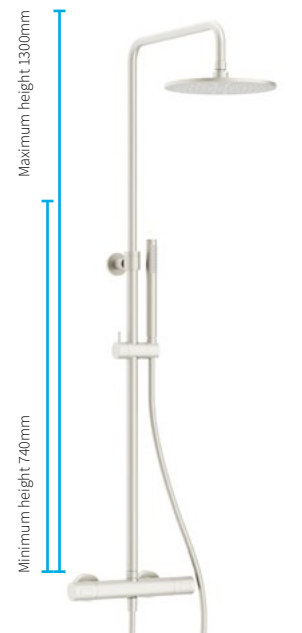

NEW
Central Thermostatic Shower Kit
Includes: Shower valve, adjustable riser and shower arm, Ø225mm round fixed head, handset, riser bracket and hose
Valve to head H: 1070mm
Compatible with RM-SHUTOFF
Min 1 bar
KIWA Approved Product
◆ Brushed Stainless Steel Effect
RM531VV