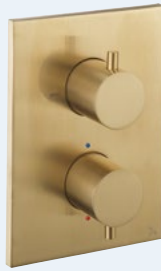

Crossbox 1 Outlet Trimset

Must be installed with a Crossbox Universal Box
Min 1 bar
WRAS Approved Product

◆ Brushed Brass
PROCB1000LBPF_V2