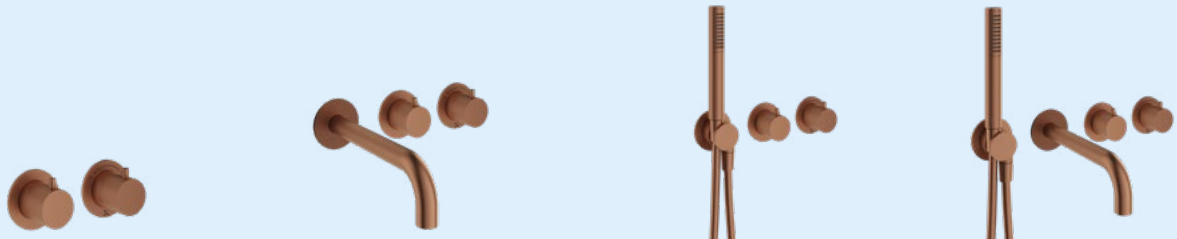

### MODULE

All MODULE shower valves are thermostatically controlled for 100% safety. Trim sets include: flow control, thermostat, minimalist backplate and handles.

**2 Handle Trimset**

Must be installed with a concealed valve