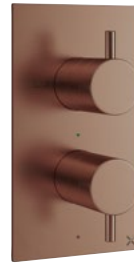

2 Outlet 2 Handle Trimset

Etched with bath/handset
Must be installed with a concealed valve

◆ Brushed Bronze
PRO1500LBPBZ

Concealed Thermostatic Valves

Min 1 bar
WRAS, KIWA & TMV2 Approved Product

2 Outlet
WLBP25X3R