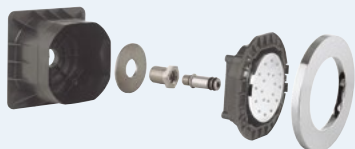

BODY JETS

15 Year Guarantee*
Peace of mind

If you are teaming your body jets with other items such as a shower head or handset, you will need to use a 2, 3 or 4 way diverter valve, which allows you to control multiple outlets with ease.

Adjustable
Min 1 bar

◆ Chrome
RB820C

Easy Fit Installation

Our in shower body jets come complete with easy fit in-wall boxes to ensure that installation is simple and fuss free.