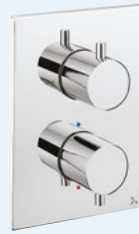

Crossbox 2 Outlet Multi-flow Trimset

Must be installed with Crossbox Universal Box
Min 1 bar
WRAS Approved Product

- Chrome
  PROCB1500LBPC_V2
- Matt Black
  PROCB1500LBPM_V2
- Brushed Stainless Steel Effect
  PROCB1500LBPV_V2