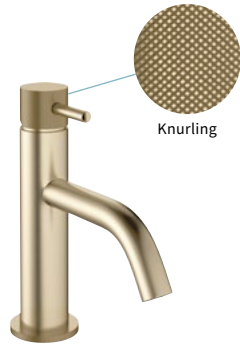

## MPRO Brushed Brass

**Basin Monobloc**

Without pop up waste  
H: 165mm P: 120mm  
Min 0.5 bar  
WRAS Approved Product

◆ Brushed Brass  
**PRO110DNF**

Knurling

**Basin Monobloc With Knurled Handle**

Without pop up waste  
H: 165mm P: 120mm  
Min 0.5 bar  
WRAS Approved Product