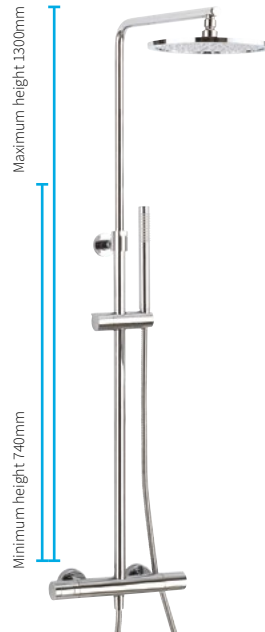

Curve Thermostatic Shower Kit

Includes: Shower valve, adjustable riser and shower arm, Ø225mm round fixed head, handset, riser bracket and hose
Valve to head H: 1039mm
Compatible with RM-SHUTOFF
Min 1 bar

◆ Chrome
RM553WC_V2