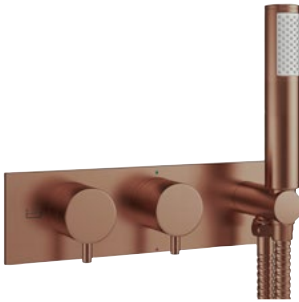

P: 330mm  
KIWA Approved Product

◆ Brushed Bronze  
**FH684BZ**

**Ceiling Shower Arm**

P: 200mm  
KIWA Approved Product

◆ Brushed Bronze  
**FH620BZ**

**2 Outlet 2 Handle Trimset & Handset**

Etched with bath/handset  
Must be installed with a concealed valve