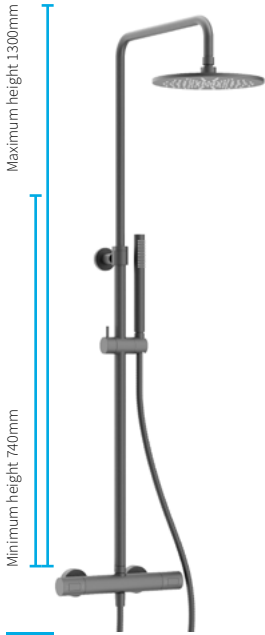

NEW

Central Thermostatic Shower Kit

Includes: Shower valve, adjustable riser and shower arm, Ø225mm round fixed head, handset, riser bracket and hose
Valve to head H: 1070mm
Compatible with RM-SHUTOFF
Min 1 bar
KIWA Approved Product

◆ Slate
RM531WT