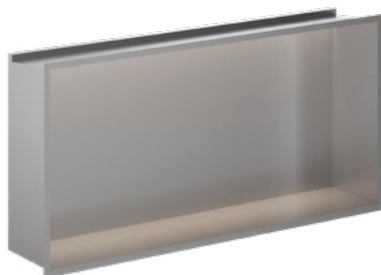

NEW

Niches LED Light

W: 610mm H: 305mm

◆ Brushed Stainless Steel
NI305610LV

◆ Brushed Bronze
NI305610LBZ

◆ Slate
NI305610LT

◆ Brushed Brass
NI305610LF

◆ Matt Black
NI305610LMB