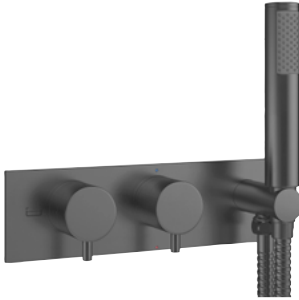

2 Outlet 2 Handle Trimset & Handset

Etched with bath/handset
Must be installed with a concealed valve

◆ Slate
PRO1701LBPT

Concealed Thermostatic Valve

Min 1 bar
WRAS, KIWA & TMV2 Approved Product

2 Outlet Valve
WLBP25X31R