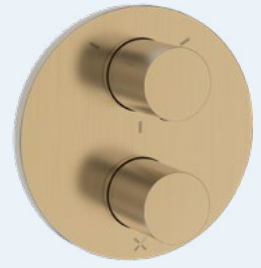

Crossbox 3 Outlet Trimset

Must be installed with a Crossbox Universal Box
Min 1 bar

Brushed Brass
LACB2500LBPF