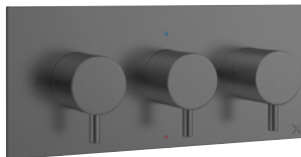

2 Outlet 3 Handle Trimset

Etched with shower/handset
Must be installed with a concealed valve

◆ Slate
PRO2001LBPT

Concealed Thermostatic Valve

Min 0.2 bar
WRAS, KIWA & TMV2 Approved Product

2 Outlet Valve
WLBP2001R