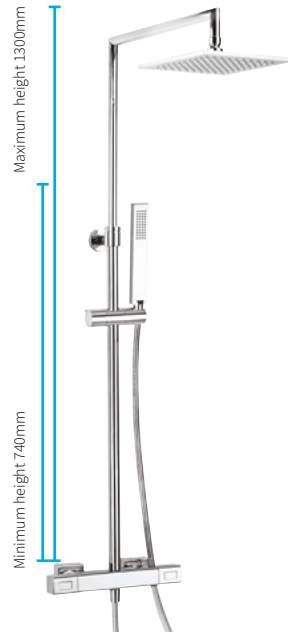

Atoll Thermostatic Shower Kit

Includes: Shower valve, adjustable riser and shower arm, 200mm square fixed head, handset, riser bracket and hose
Height adjustable fixed head
Valve to head H: 780-1380mm
Compatible with RM-SHUTOFF
Min 1 bar

◆ Chrome
SQ600WC