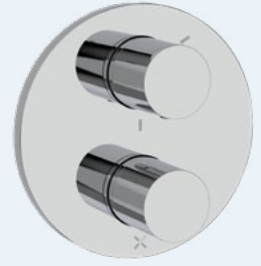

Crossbox 3 Outlet Trimset

Must be installed with a Crossbox Universal Box
Min 1 bar

◆ Chrome
LACB2500LBPC