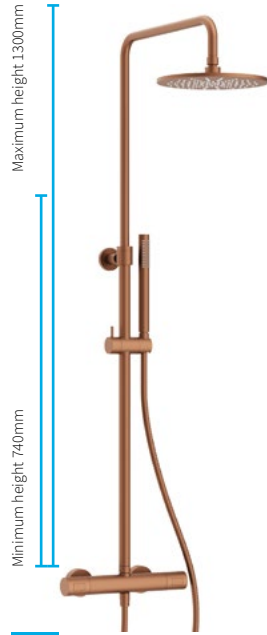

NEW

Central Thermostatic Shower Kit

Includes: Shower valve, adjustable riser and shower arm, Ø225mm round fixed head, handset, riser bracket and hose
Valve to head H: 1070mm
Compatible with RM-SHUTOFF
Min 1 bar
KIWA Approved Product

◆ Brushed Bronze
RM531WBZ