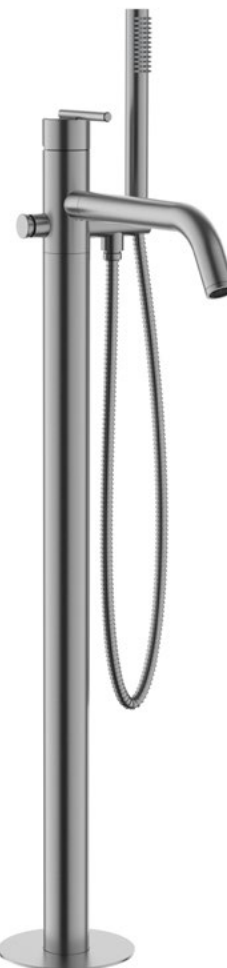

Bath Shower Mixer

H: 914mm P: 300mm
Min 3 bar

◆ 316 Slate
TL416FST