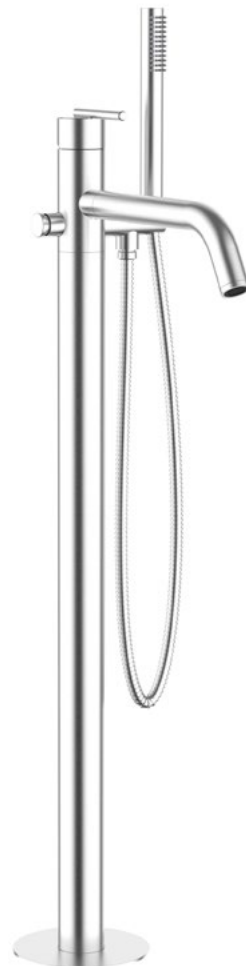

Universal Basin Click Clack Waste

Suitable for basins with or without an overflow

◆ 316 Stainless Steel
TS0290S

Bath Shower Mixer

H: 914mm P: 300mm
Min 3 bar

◆ 316 Stainless Steel
TL416FS