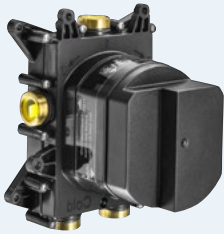

### Concealed Module Valves

Thermostatic. Min 1 bar  
KIWA Approved Product

- 2 Outlet  
**MOD440R**

**CROSSBOX**

All CROSSBOX shower valves are thermostatically controlled for 100% safety. Trim sets include: flow control, thermostat, backplate and handles.