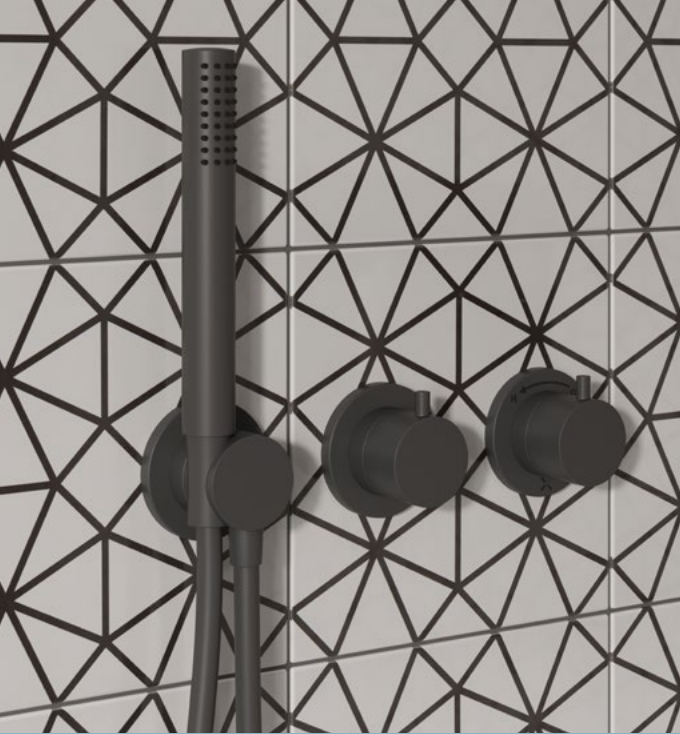

MPRO

15 Year Guarantee*
Peace of mind

CROSSBOX
Shower valves