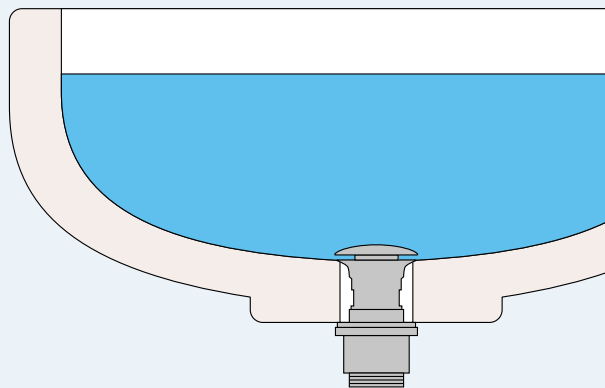

If your basin has a built-in overflow, you will need a SLOTTED basin waste which will allow overflow water to be drained, whether the waste is open or not.

Unslotted Waste

If your basin doesn't have a built-in overflow, you will need a UNSLOTTED basin waste which is watertight and does not allow overflowing water to feed into the waste pipe.

Typically Crosswater wastes have a premium and straightforward click-clack mechanism which requires a single push to close and to open, but a permanently open free-flow waste is also available. The flip-top waste spins in within itself to close and open the water flow.