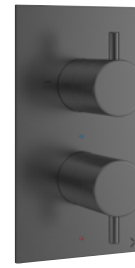

2 Outlet 2 Handle Trimset

Etched with shower/handset
Must be installed with a concealed valve

◆ Slate
PRO1510LBPT

Concealed Thermostatic Valves

Min 1 bar
WRAS, KIWA & TMV2 Approved Product

2 Outlet
WLBP25X3R