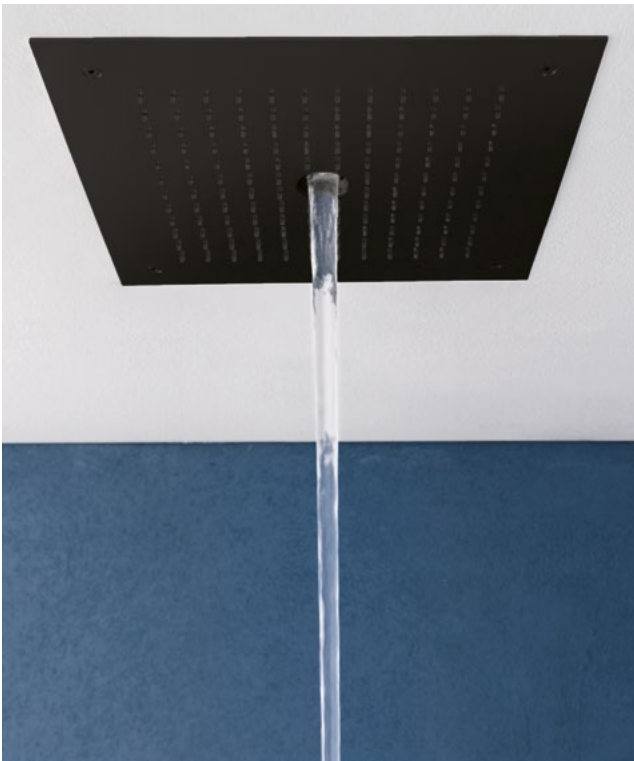

MPRO Stream

With rainfall and column flow

Two mode

W: 380mm D: 380mm

Min 2 bar

- Polished Stainless Steel
  PRO380C
- Brushed Stainless Steel
  PRO380V
- Brushed Brass
  PRO380F
- Slate
  PRO380T
- Brushed Bronze
  PRO380BZ
- Matt Black
  PRO380M

Column Flow

Our MPRO Stream shower heads feature a unique column flow, a full bodied central jet that distributes softly and evenly over your body.