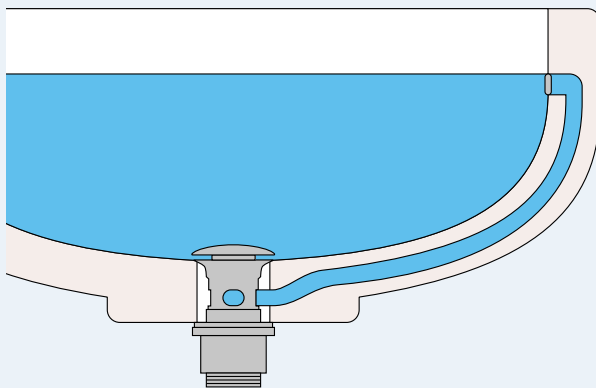

BASIN WASTES & TRAPS

15 Year Guarantee*
Peace of mind

Basin wastes to match your bathroom perfectly

The most popular Crosswater waste is universal, which will work with basins with or without an overflow. Separate slotted and unslotted options are also available, which adds simple pop-out cleaning.

Slotted Waste