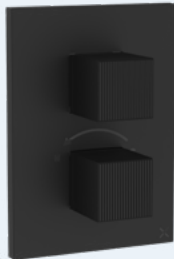

Crossbox 1 Outlet Trimset

Must be installed with a Crossbox Universal Box
Min 1 bar

◆ Matt Black
LICB1000LBPM