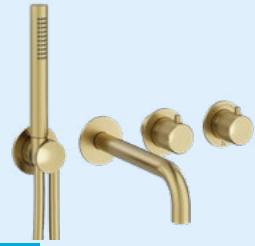

NEW

2 Handle Trimset, Spout & Handset

Must be installed with a concealed valve

◆ 316 Brushed Brass Effect
TSMOD440TRIMF

Concealed Module Valves

Thermostatic. Min 1 bar
KIWA Approved Product

2 Outlet

MOD440R

CROSSBOX

All CROSSBOX shower valves are thermostatically controlled for 100% safety. Trim sets include: flow control, thermostat, backplate and handles.