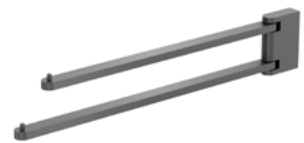

NEW

2 Swivel Towel Rail

W: 446mm H: 80mm

◆ Slate
PRO047T