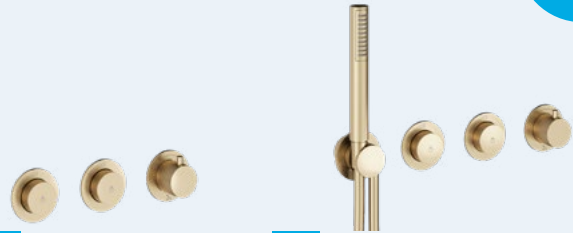

MPRO Brushed Brass

MODULE PUSH

All MODULE shower valves are thermostatically controlled for 100% safety. Trim sets include: flow control, thermostat, minimalist backplate and handles.

Module Push presents the latest in luxury showering technology and design. Featuring a sleek, minimalist design, Module Push elevates any modern showering space.

The precise water flow and thermostatic controls provide the opportunity to tailor your showering experience to your needs. With push button on/off controls, Module Push is easy to use without the need of gripping a lever. This functionality allows you to leave your temperature and flow controls in place, ready for the next time you step in. Enjoy water flow from multiple outlets at the same time with its multi-button design.

NEW

3 Handle Trimset

Must be installed with a concealed valve

◆ Brushed Brass
PROMODPUSH2000LBPF

Concealed Module Valves

Thermostatic. Min 1 bar
KIWA Approved Product

2 Outlet
MODPUSH2000R

NEW

3 Handle Trimset & Handset

Must be installed with a concealed valve

◆ Brushed Brass
PROMODPUSH2701LBPF

Concealed Module Valves

Thermostatic. Min 1 bar
KIWA Approved Product

2 Outlet
MODPUSH2701R

MODULE

All MODULE shower valves are thermostatically controlled for 100% safety. Trim sets include: flow control, thermostat, minimalist backplate and handles.