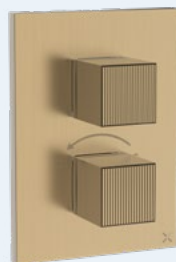

Crossbox 1 Outlet Trimset

Must be installed with a Crossbox
Universal Box
Min 1 bar

◆ Brushed Brass

LICB1000LBPF