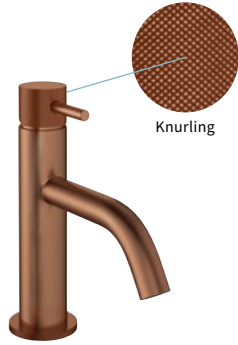

## MPRO Brushed Bronze

**Basin Monobloc**

Without pop up waste  
H: 165mm P: 120mm  
Min 0.5 bar  
WRAS Approved Product

◆ Brushed Bronze  
**PRO110DNBZ**

Knurling

**Basin Monobloc With Knurled Handle**

Without pop up waste  
H: 165mm P: 120mm  
Min 0.5 bar  
WRAS Approved Product