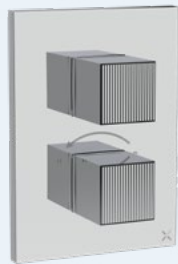

Crossbox 1 Outlet Trimset

Must be installed with a Crossbox Universal Box
Min 1 bar

◆ Chrome
LICB1000LBPC