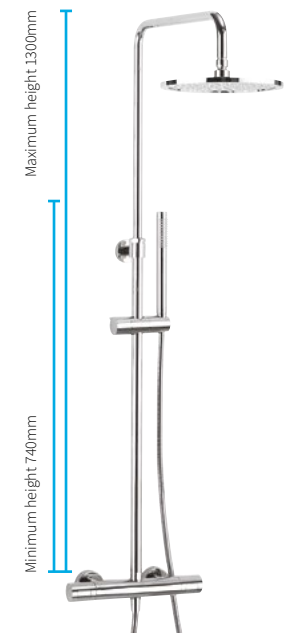

NEW
Central Thermostatic Shower Kit
Includes: Shower valve, adjustable riser and shower arm, Ø225mm round fixed head, handset, riser bracket and hose
Valve to head H: 1070mm
Compatible with RM-SHUTOFF
Min 1 bar
KIWA Approved Product
◆ Chrome
RM531WC