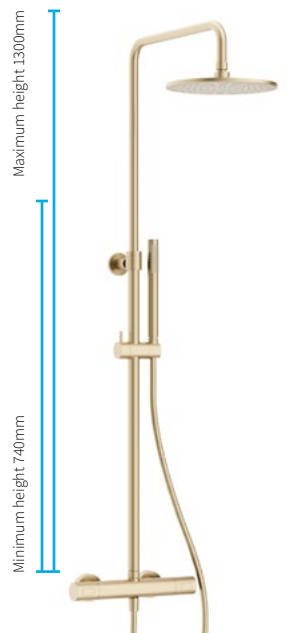

# MULTIFUNCTION SHOWERS

15 Year Guarantee\*  
Peace of mind

**NEW**  
**Central Thermostatic Shower Kit**  
Includes: Shower valve, adjustable riser and shower arm, Ø225mm round fixed head, handset, riser bracket and hose  
Valve to head H: 1070mm  
Compatible with RM-SHUTOFF  
Min 1 bar  
KIWA Approved Product  
◆ Matt Black  
**RM531WM**