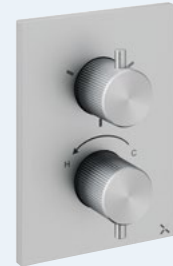

Crossbox 3 Outlet Trimset

Must be installed with a Crossbox Universal Box
Min 1 bar
WRAS Approved Product

◆ 316 Stainless Steel
TSCB2500LBPS