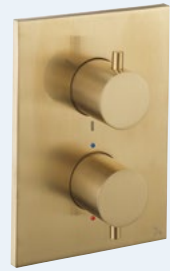

Crossbox 3 Outlet Trimset

Must be installed with a Crossbox Universal Box
Min 1 bar
WRAS Approved Product

◆ Brushed Brass
PROCB2500LBPF_V2