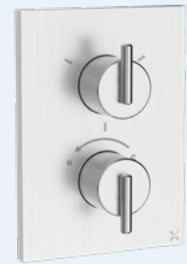

Crossbox 3 Outlet Trimset
Must be installed with a Crossbox Universal Box
Min 1 bar

◆ 316 Stainless Steel
TLCB2500LBPS

◆ 316 Stainless Steel
TS200S