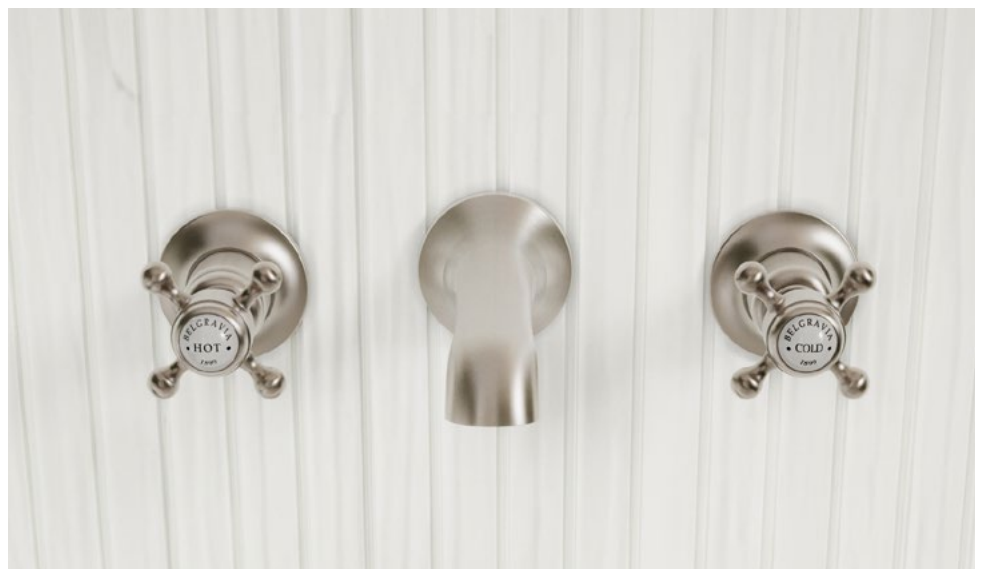

Bath 4 Hole Set With kit

H: 256mm P: 166mm
Min 1 bar

◆ Chrome Crosshead
BL440DC

NEW
Bath Spout

P: 176mm
Min 0.5 bar

◆ Chrome
BL0370WC
◆ Brushed Brass
BL0370WF
◆ Brushed Nickel
BL0370WL

NEW
Bath Filler

H: 205mm P: 165mm
Min 1 bar
WRAS Approved Product

◆ Chrome Crosshead
BL322DC
◆ Chrome / White Lever
BL322DC_LV
◆ Brushed Brass
BL322DF
◆ Brushed Nickel
BL322DL

NEW
Bath Legs

Combine with BL322DC or BL422DC
for use with freestanding baths

NEW
Bath Shower Mixer With kit

H: 400mm P: 165mm
Min 1 bar
WRAS Approved Product

◆ Chrome Crosshead
BL422DC
◆ Chrome / White Lever
BL422DC_LV
◆ Brushed Brass
BL422DF
◆ Brushed Nickel
BL422DL

NEW
Wall Unions

Combine with BL322DC or
BL422DC for a wall mounted finish

◆ Chrome
BL004WC
◆ Brushed Brass
BL004WF
◆ Brushed Nickel
BL004WL

NEW
Bath Click Clack Waste

◆ Chrome
BTW020C
◆ Brushed Nickel
BTW020L
◆ Brushed Brass
BTW020F

NEW
Wall Stop Taps

Min 1 bar

◆ Chrome Crosshead
BL350WC
◆ Chrome / White Lever
BL350WC_LV
◆ Brushed Brass
BL350WF
◆ Brushed Nickel
BL350WL