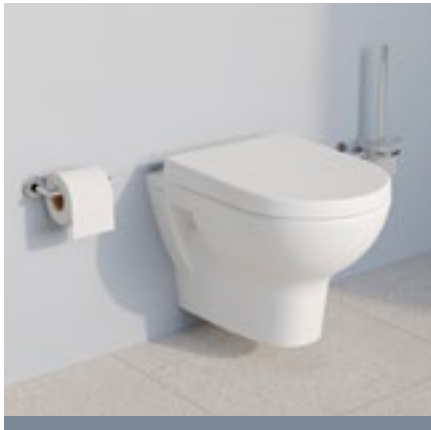

Tel: +44 (0) 203 687 3150
Email: london@vitra.co.uk

www.london.vitra.co.uk

www.carbonbalancedprint.com
CBP2243

Contents

WCs

Close-coupled	12
Back-to-wall	16
Wall-hung	18
Bidet WC: V-Care	20

Washbasins

Wall-hung	24
Semi-recessed	28
Undercounter	28
Countertop	30