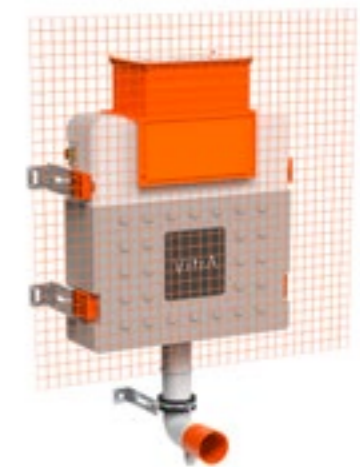

762-1735-01

£131

Reduced-height cisterns

Reduced-height concealed cistern for back-to-wall WCs, 82cm, 3/6 litre
H: 780-875mm W: 420mm P: 155-185mm

761-1740-01

£189

Reduced-height concealed cistern for back-to-wall WCs, 98cm, 3/6 litre
H: 610mm W: 515mm P: 155mm

761-1745-01

£208

Loop Round

Loop Round mechanical flush plate compatible with all frames
H: 165mm W: 244mm P: 9mm

740-2280 Chrome **£55**

Loop Square

Loop Square mechanical flush plate compatible with all frames
H: 165mm W: 244mm P: 9mm