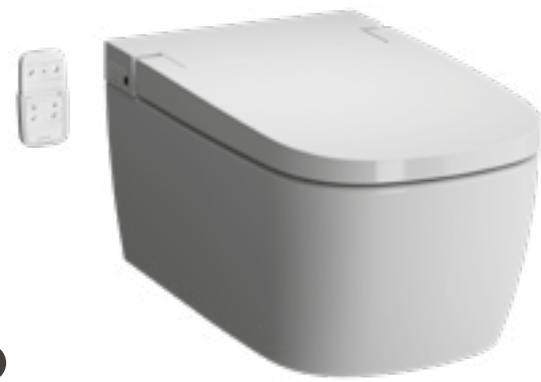

V-Care

V-Care Essential is our entry level option, yet it has plenty of features to meet most people's cleaning needs.

Set the ergonomic seat temperature to your comfort level and adjust the jet position and water temperature for a personalised wash. The air purifier also removes unwanted odours.

The remote control allows you to control all of these features completely hands-free, leaving you to enjoy a new level of convenience, comfort, and personal hygiene.

RIM-EX
WC pan

V-Care Essential WC pan
H: 455mm W: 380mm P: 600mm

5674B003-6103

£2,145

Find out how to descale
your Vitra V-Care here