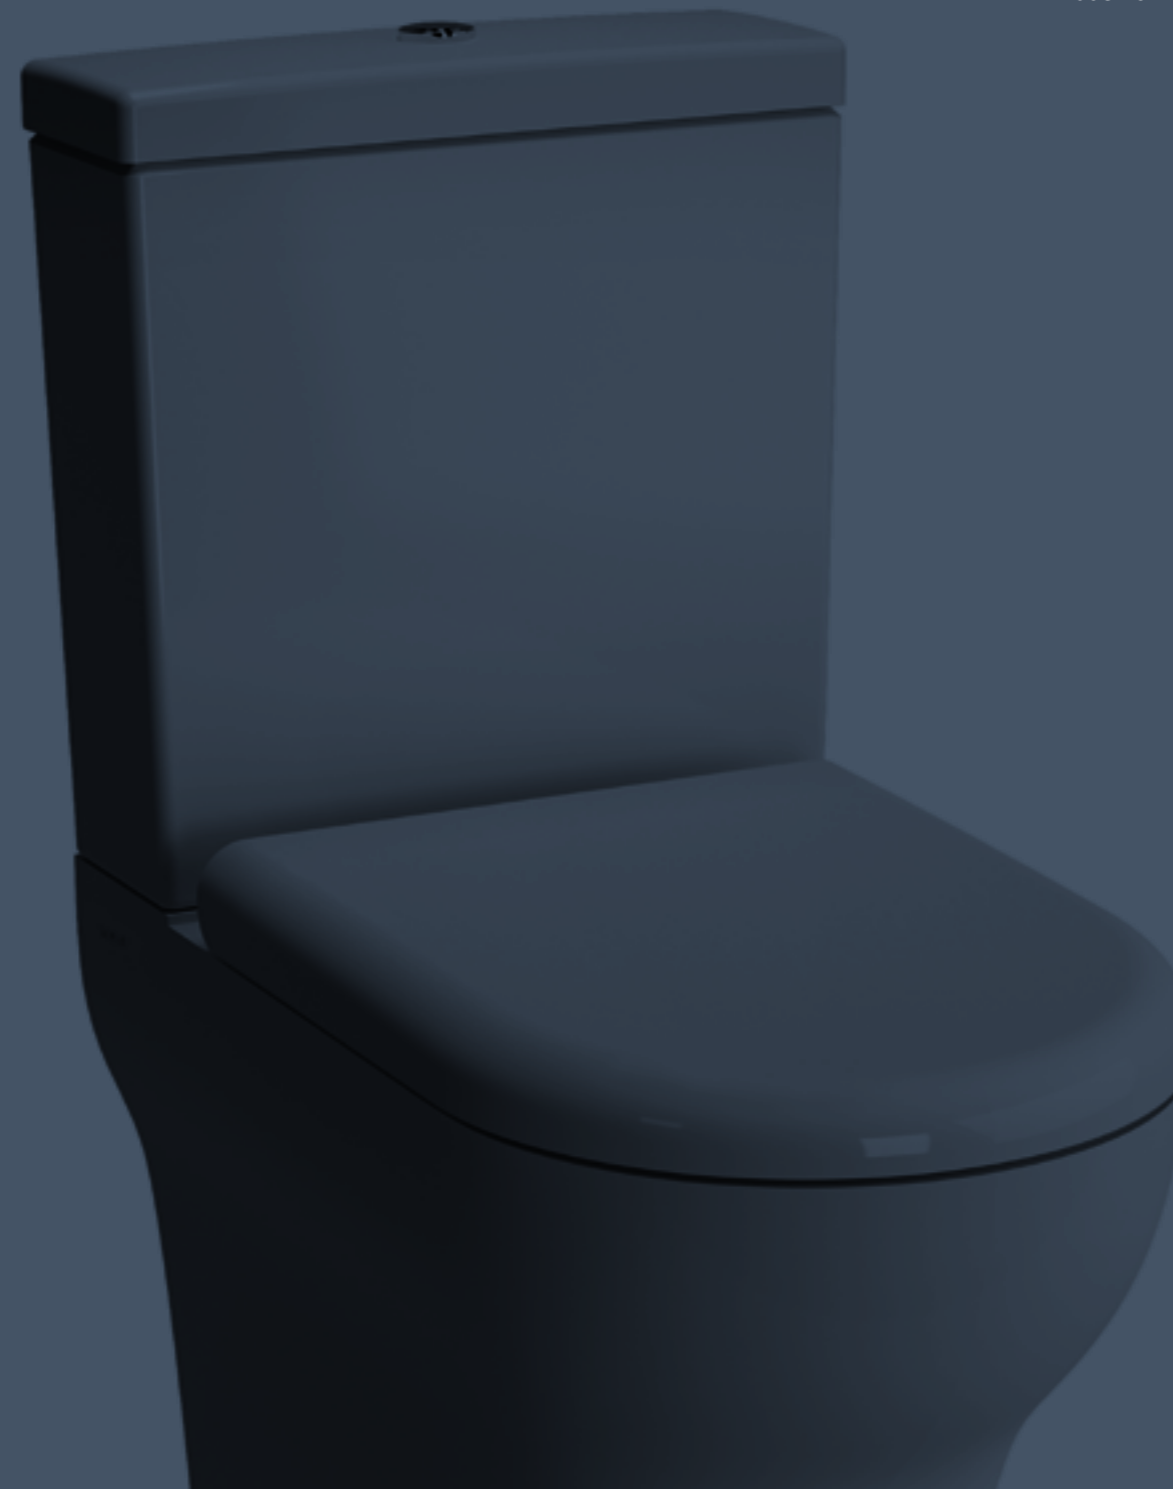

VitrA Hygiene
Coats all VitrA ceramicware and inhibits the growth of harmful bacteria by 99.9%.

Accessible
VitrA bathroom products designed to accommodate seniors and people with special needs are wheelchair accessible and provide enhanced convenience in the bathroom.

Concealed installation
The recessed installation detail and screws at the sides of standard wall-hung toilets are taken into the interior of VitrA wall-hung WCs. This leaves nowhere for dirt to hide and simplifies the cleaning of the entire surface.

Soft-close seat
Special hinge for silent and soft-closing.

Comfort height WC
Taller for ease of use.

Water-saving
Flushes with lower water volume.

Space-saving
Short-projection, wall-hung, concealed installation.

RIM-EX

Rim-ex
The smoothly attractive rimless WC pan Rim-ex prevents germ proliferation and offers superior hygiene thanks to its innovative design. Tests show Rim-ex is 95% more hygienic as compared to standard WC pans.

Accreditations

Water Regulations Advisory Scheme
Promoting sustainability, preventing contamination.

WCs

A wide range of choices available, you can choose between close-coupled, wall-mounted, and back-to-wall WCs, in addition to a space-saving corner cistern along with compatible cisterns.

Made from quality craftsmanship, our ceramics are built to last, with long-lasting materials.

Close-coupled	12
Back-to-wall	16
Wall-hung	18
Bidet WC: V-Care	20