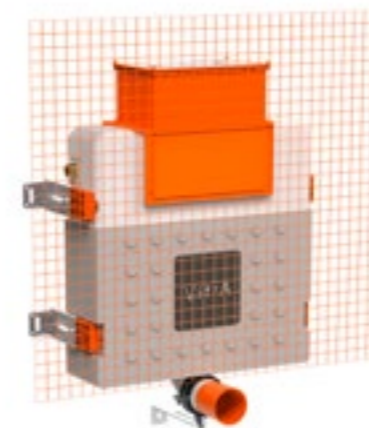

Reduced-height cisterns

Reduced-height concealed cistern for back-to-wall WCs, 82cm, 3/6 litre
H: 780-875mm W: 420mm P: 155-185mm

761-1740-01

£189