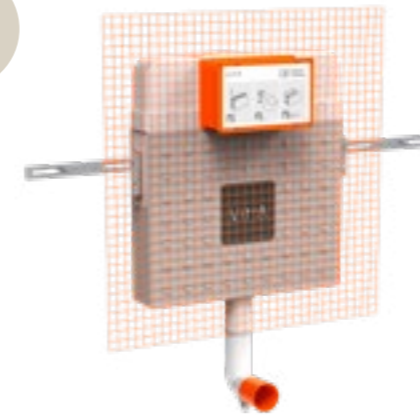

Regular wall-hung frame, 12cm, floor fixation with electrical & water connection, 3/6 litre
H: 1120mm W: 500mm P: 200mm

762-4805-01 **£403**

Regular wall-hung frame, 12cm, back-to-back double fixation with electrical connection, 3/6 litre
H: 1120mm W: 500mm P: 260mm

762-5855-01 **£700**

Save time when installing a V-Care onto the V-Fix Prime frame by adding a water connection kit

Water connection for concealed frames
300-1209 - £50

See page 50 for compatible flush plates

Slim & regular cisterns

Slim

Concealed cistern 8cm, slim for back-to-wall WCs, 3/6 litre
H: 720mm W: 474mm P: 80mm

768-1740-01

£131

Concealed cistern 12cm, regular for back-to-wall WCs, 3/6 litre
H: 730-830mm W: 420mm P: 120mm