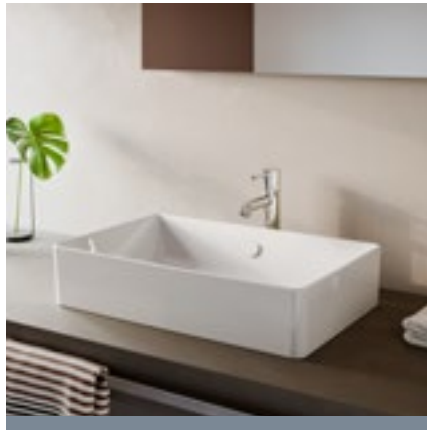

Tel: +44 (0) 203 687 3150
Email: london@vitra.co.uk

www.london.vitra.co.uk

www.carbonbalancedprint.com
CBP2243

Contents

WCs

Close-coupled	12
Back-to-wall	16
Wall-hung	18
Bidet WC: V-Care	20

Washbasins

Wall-hung	24
Semi-recessed	28
Undercounter	28
Countertop	30