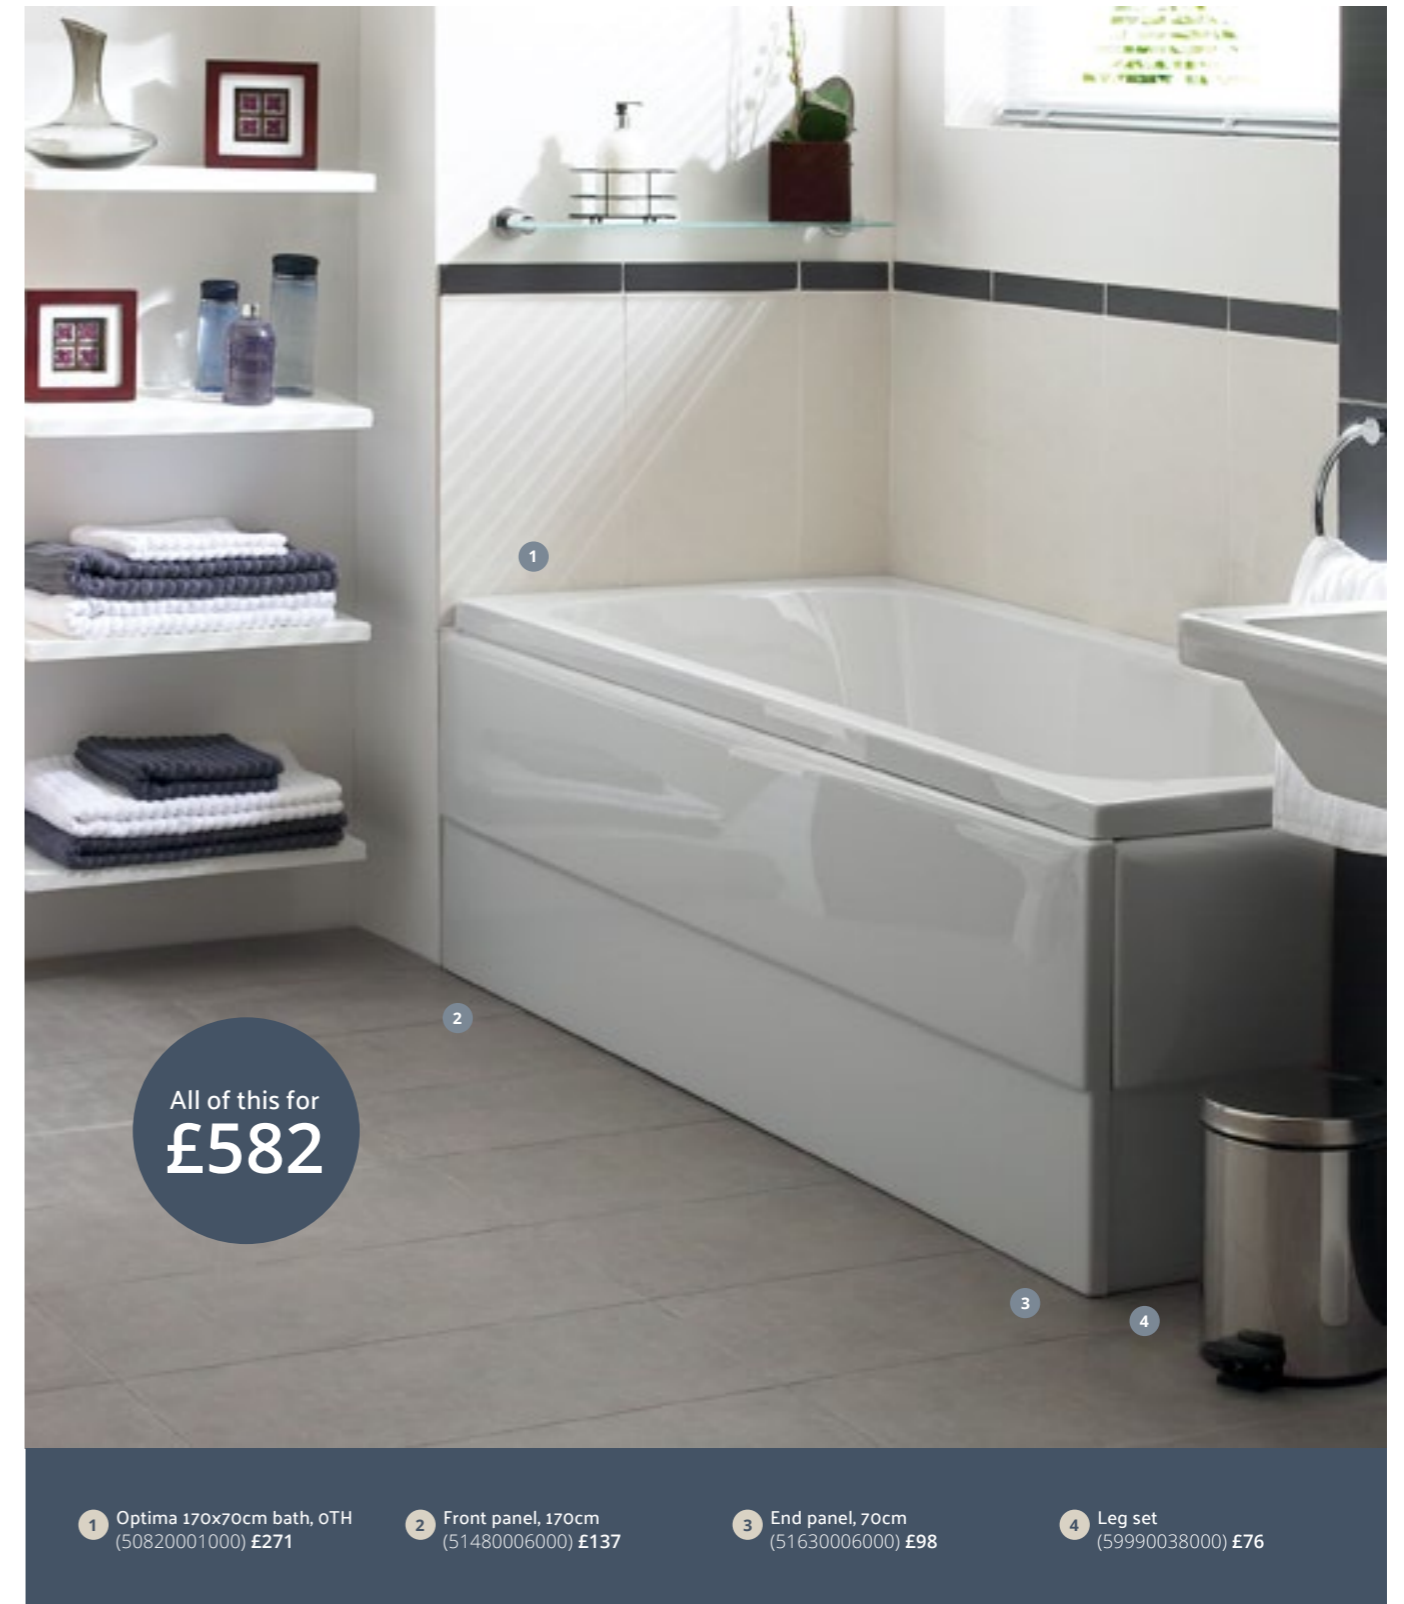

Optima bathtubs

1 Optima 170x70cm bath, oTH (50820001000) **£271**

2 Front panel, 170cm (51480006000) **£137**

3 End panel, 70cm (51630006000) **£98**

4 Leg set (59990038000) **£76**