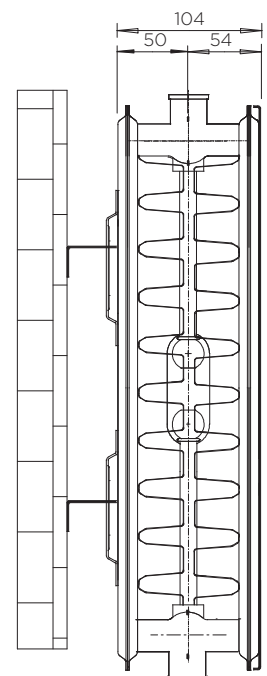

VLD Double

PRODUCT	DIMENSIONS			PIPE CENTRES	HEAT OUTPUT $\Delta T 50$		PIPES OR SECTIONS	Finishes		
	Height mm	Length mm	Depth mm		BTU	Watts		White RAL 9016 W	Other Solid RAL Colour R	Metallic Micrograin Matt T
16VLD300	1600	300	104	250 - 50	3811	1116	48	£502.44	£854.15	£939.57
18VLD300	1800	300	104	250 - 50	3985	1167	54	£541.40	£920.39	£1,012.42
18VLD400	1800	400	104	350 - 50	5160	1511	54	£639.48	£1,087.11	£1,195.82
16VLD500	1600	500	104	450 - 50	5901	1728	48	£722.77	£1,228.70	£1,351.57
18VLD500	1800	500	104	450 - 50	6335	1855	54	£793.98	£1,349.76	£1,484.74
18VLD600	1800	600	104	550 - 50	7503	2197	54	£902.78	£1,534.73	£1,688.20

Scan for full technical specification
Valves and Accessories from page 24

- **MS**
  Material
- **10**
  Working Pressure
- **95°C**
  Working Temperature
- **C**
  Closed System
- **V**
  Mounting Position
- **10 YEARS**
  Warranty
- **£**
  Prices Ex. VAT