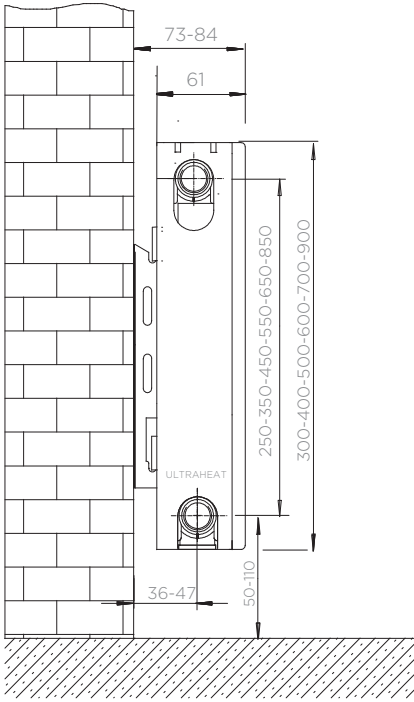

PSS Single

Side view