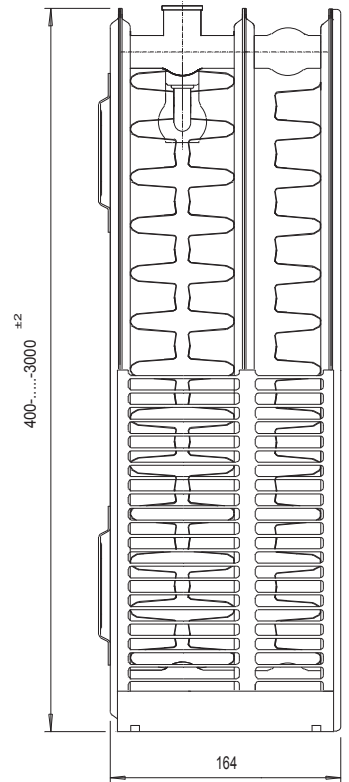

PTS Triple

PRODUCT	DIMENSIONS			PIPE CENTRES mm	HEAT OUTPUT ΔT 50		PIPES OR SECTIONS	Finishes		
	Height mm	Length mm	Depth mm		BTU	Watts		White	Other Solid	Metallic
								RAL 9016 W	RAL Colour R	Micrograin Matt T
2PTS1400	200	1400	164	1490 - 50	4064	1190	42	£495.70	£842.68	£926.95
2PTS2400	200	2400	164	2490 - 50	6963	2039	72	£880.22	£1,496.37	£1,646.00
3PTS800	300	800	164	890 - 50	3374	988	24	£289.04	£491.37	£540.51
3PTS2000	300	2000	164	2090 - 50	8442	2472	60	£674.87	£1,147.28	£1,262.01
4PTS2000	400	2000	164	2090 - 50	10822	3169	60	£975.68	£1,658.66	£1,824.52
5PTS1000	500	1000	164	1090 - 50	6502	1904	30	£618.64	£1,051.68	£1,156.86
5PTS1400	500	1400	164	1490 - 50	9104	2666	42	£852.74	£1,449.66	£1,594.62
5PTS1600	500	1600	164	1690 - 50	10402	3046	48	£970.45	£1,649.76	£1,814.74
6PTS600	600	600	164	690 - 50	4501	1318	18	£455.14	£773.75	£851.12
6PTS800	600	800	164	890 - 50	6004	1758	24	£596.40	£1,013.87	£1,115.26
6PTS1000	600	1000	164	1090 - 50	7506	2198	30	£737.65	£1,254.00	£1,379.40
6PTS1200	600	1200	164	1290 - 50	9005	2637	36	£874.98	£1,487.47	£1,636.22
6PTS2000	600	2000	164	2090 - 50	15009	4395	60	£1,443.91	£2,454.65	£2,700.11

Scan for full technical specification
Valves and Accessories from page 24

- **MS**
  Material
- **10**
  Working Pressure
- **95°C**
  Working Temperature
- **C**
  Closed System
- **V**
  Mounting Position
- **10 YEARS**
  Warranty
- **£**
  Prices Ex. VAT

4PDS1000W
White RAL 9016
£280.55^{+VAT}