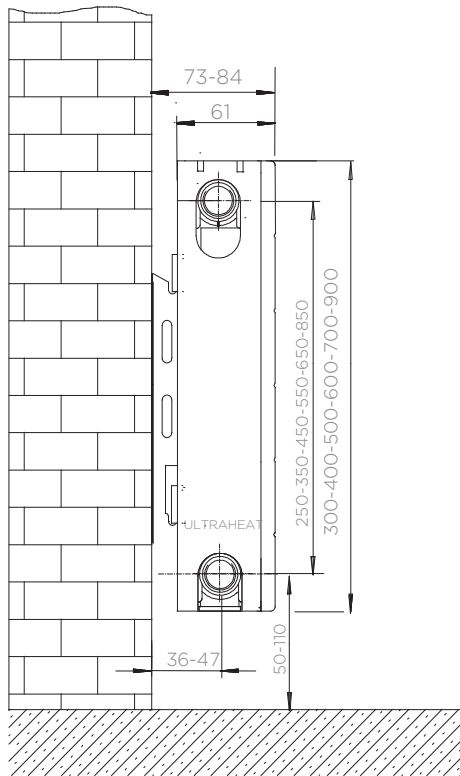

LSS Single

Height	Line (Piece)
300	2
400	3
500	4
600	5
700	6
900	8

Side view