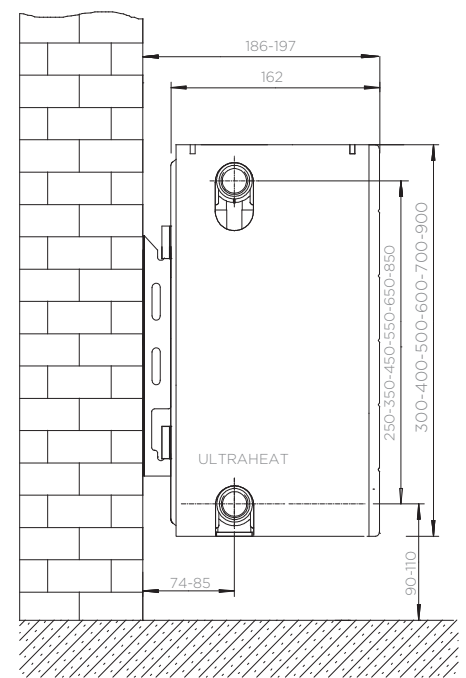

LSS Single

Height	Line (Piece)
300	2
400	3
500	4
600	5
700	6
900	8

Side view

Front view

LHS Single Plus

Side view

LDS Double

Side view

LTS Triple

Side view

Front view

VLH Single Plus

VLD Double

Height	A	B
1200	210	210
1400	310	310
1600	255	255
1800	355	355
2000	455	455
2200	555	555
2400	655	655

Height	M1	M2	M3
1200	625	225	-
1400	625	425	-
1600	625	625	-
1800	825	625	-
2000	825	825	-
2200	825	325	525
2400	825	425	625