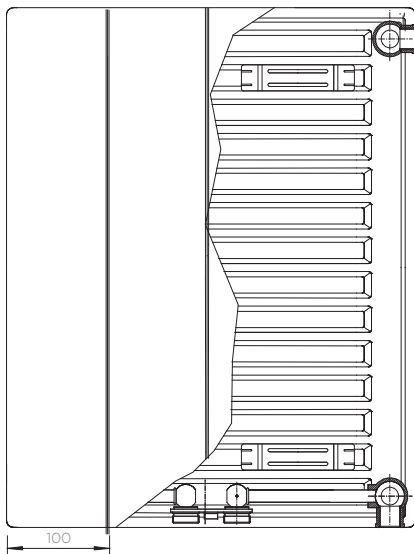

LSS Single

Height	Line (Piece)
300	2
400	3
500	4
600	5
700	6
900	8

Side view

Front view

LHS Single Plus

Side view

LDS Double

Side view

LTS Triple

Side view

Front view

VLH Single Plus

VLD Double

Height	A	B
1200	210	210
1400	310	310
1600	255	255
1800	355	355
2000	455	455
2200	555	555
2400	655	655

Height	M1	M2	M3
1200	625	225	-
1400	625	425	-
1600	625	625	-
1800	825	625	-
2000	825	825	-
2200	825	325	525
2400	825	425	625