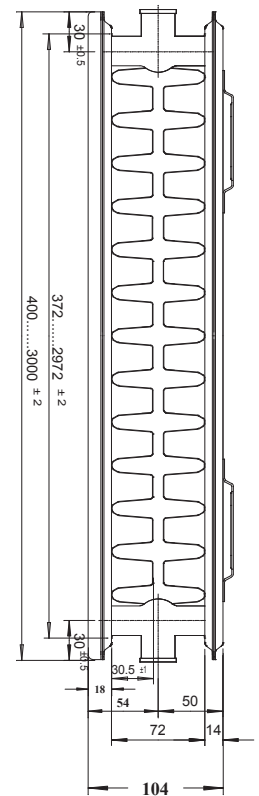

Scan for full technical specification
Valves and Accessories from page 24

- Material
- Working Pressure
- Working Temperature
- Closed System
- Mounting Position
- Warranty
- Prices Ex. VAT