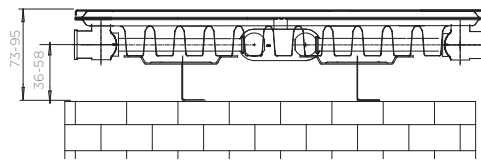

LSS Single

Height	Line (Piece)
300	2
400	3
500	4
600	5
700	6
900	8

Side view

Front view

LHS Single Plus

Side view

LDS Double

Side view

LTS Triple

Side view

Front view

VLH Single Plus

VLD Double

Height	A	B
1200	210	210
1400	310	310
1600	255	255
1800	355	355
2000	455	455
2200	555	555
2400	655	655

Height	M1	M2	M3
1200	625	225	-
1400	625	425	-
1600	625	625	-
1800	825	625	-
2000	825	825	-
2200	825	325	525
2400	825	425	625