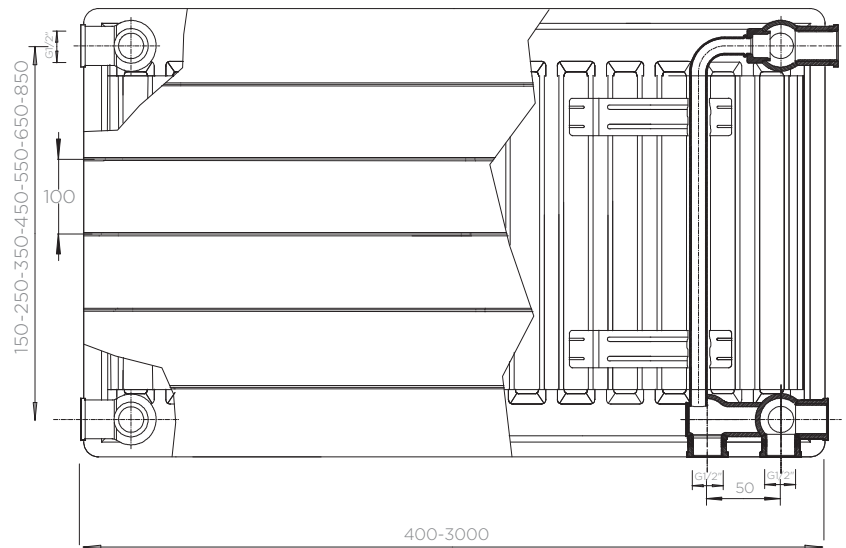

LSS Single

Height	Line (Piece)
300	2
400	3
500	4
600	5
700	6
900	8

Side view

Front view

LHS Single Plus

Side view

LDS Double

Side view