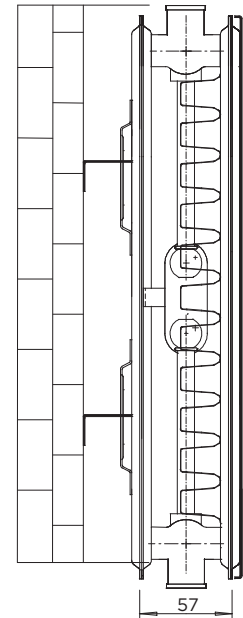

Lanner Vertical

VLH Single Plus

PRODUCT	DIMENSIONS			PIPE CENTRES	HEAT OUTPUT $\Delta T 50$		PIPES OR SECTIONS	Finishes		
	Height mm	Length mm	Depth mm		BTU	Watts		White RAL 9016 W	Other Solid RAL Colour R	Metallic Micrograin Matt T
16VLH300	1600	300	71	250 - 50	2889	846	48	£433.93	£737.67	£811.45
18VLH400	1800	400	71	350 - 50	4054	1187	54	£602.68	£1,024.56	£1,127.02
16VLH500	1600	500	71	450 - 50	4518	1323	48	£603.35	£1,025.69	£1,128.26
18VLH500	1800	500	71	450 - 50	4935	1445	54	£662.27	£1,125.87	£1,238.45
18VLH600	1800	600	71	550 - 50	5795	1697	54	£742.27	£1,261.86	£1,388.05
20VLH900	2000	900	71	850 - 50	9217	2699	60	£1,190.76	£2,024.29	£2,226.72

Scan for full technical specification
Valves and Accessories from page 24

- **MS**
  Material
- **10**
  Working Pressure
- **95°C**
  Working Temperature
- **C**
  Closed System
- **V**
  Mounting Position
- **10 YEARS**
  Warranty
- **£**
  Prices Ex. VAT