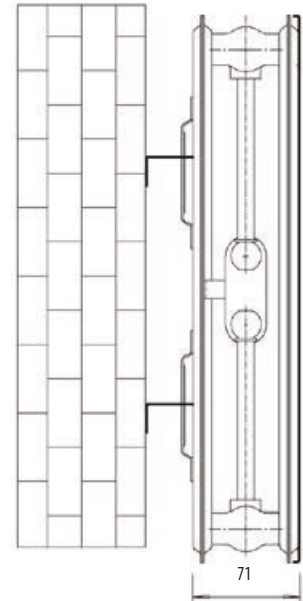

PRODUCT	DIMENSIONS			PIPE CENTRES mm	HEAT OUTPUT ΔT 50		PIPES OR SECTIONS	Finishes		
	Height mm	Length mm	Depth mm		BTU	Watts		White	Other Solid	Metallic
								RAL 9016 W	RAL Colour R	Micrograin Matt T
12VPH200	1200	200	71	150 - 50	1748	512	36	£316.27	£537.65	£591.42
14VPH200	1400	200	71	150 - 50	2022	592	42	£352.49	£599.22	£659.14
16VPH200	1600	200	71	150 - 50	2315	678	48	£387.31	£658.41	£724.26
18VPH200	1800	200	71	150 - 50	2599	761	54	£409.61	£696.33	£765.96
20VPH200	2000	200	71	150 - 50	2889	846	60	£454.19	£772.11	£849.33
12VPH300	1200	300	71	250 - 50	2250	659	36	£321.43	£546.44	£601.08
14VPH300	1400	300	71	250 - 50	2609	764	42	£367.35	£624.49	£686.93
16VPH300	1600	300	71	250 - 50	2889	846	48	£413.27	£702.55	£772.81
18VPH300	1800	300	71	250 - 50	3149	922	54	£440.28	£748.48	£823.33
20VPH300	2000	300	71	250 - 50	3401	996	60	£505.10	£858.67	£944.53
12VPH400	1200	400	71	350 - 50	2899	849	36	£418.67	£711.75	£782.92
14VPH400	1400	400	71	350 - 50	3360	984	42	£465.94	£792.09	£871.30
16VPH400	1600	400	71	350 - 50	3716	1088	48	£515.90	£877.03	£964.73
18VPH400	1800	400	71	350 - 50	4054	1187	54	£573.99	£975.78	£1,073.36
20VPH400	2000	400	71	350 - 50	4381	1283	60	£613.14	£1,042.34	£1,146.57
12VPH500	1200	500	71	450 - 50	3528	1033	36	£466.38	£792.86	£872.14
14VPH500	1400	500	71	450 - 50	4091	1198	42	£523.84	£890.52	£979.57
16VPH500	1600	500	71	450 - 50	4518	1323	48	£574.61	£976.84	£1,074.52
18VPH500	1800	500	71	450 - 50	4935	1445	54	£630.74	£1,072.25	£1,179.48
20VPH500	2000	500	71	450 - 50	5331	1561	60	£693.56	£1,179.05	£1,296.96
12VPH600	1200	600	71	550 - 50	4142	1213	36	£515.82	£876.90	£964.59
14VPH600	1400	600	71	550 - 50	4801	1406	42	£587.98	£999.56	£1,099.52
16VPH600	1600	600	71	550 - 50	5307	1554	48	£657.47	£1,117.70	£1,229.47
18VPH600	1800	600	71	550 - 50	5795	1697	54	£706.93	£1,201.78	£1,321.95
20VPH600	2000	600	71	550 - 50	6261	1833	60	£771.07	£1,310.82	£1,441.90
12VPH700	1200	700	71	650 - 50	4518	1323	36	£601.23	£1,022.09	£1,124.30
14VPH700	1400	700	71	650 - 50	5498	1610	42	£701.90	£1,193.23	£1,312.55
16VPH700	1600	700	71	650 - 50	6075	1779	48	£794.29	£1,350.29	£1,485.32
18VPH700	1800	700	71	650 - 50	6632	1942	54	£888.05	£1,509.69	£1,660.67
20VPH700	2000	700	71	650 - 50	7168	2099	60	£966.66	£1,643.32	£1,807.65
12VPH900	1200	900	71	850 - 50	5809	1701	36	£750.93	£1,276.58	£1,404.23
14VPH900	1400	900	71	850 - 50	7069	2070	42	£842.89	£1,432.91	£1,576.20
16VPH900	1600	900	71	850 - 50	7810	2287	48	£940.40	£1,598.69	£1,758.56
18VPH900	1800	900	71	850 - 50	8527	2497	54	£1,036.52	£1,762.09	£1,938.30
20VPH900	2000	900	71	850 - 50	9217	2699	60	£1,134.06	£1,927.90	£2,120.69

Scan for full technical specification

Valves and Accessories from page 24

Material

Working Pressure

Working Temperature

Closed System

Mounting Position

Warranty

Prices Ex. VAT