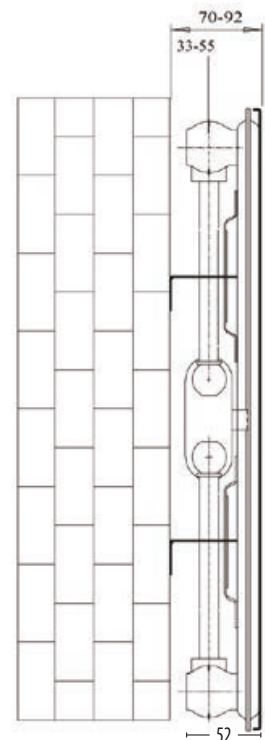

VPS Single

PRODUCT	DIMENSIONS			PIPE CENTRES mm	HEAT OUTPUT ΔT 50		PIPES OR SECTIONS	Finishes		
	Height mm	Length mm	Depth mm		BTU	Watts		White RAL 9016 W	Other Solid RAL Colour R	Metallic Micrograin Matt T
12VPS200	1200	200	52	150 - 50	778	228	36	£235.32	£400.04	£440.05
14VPS200	1400	200	52	150 - 50	898	263	42	£259.43	£441.03	£485.13
16VPS200	1600	200	52	150 - 50	1020	299	48	£300.53	£510.90	£561.99
18VPS200	1800	200	52	150 - 50	1150	337	54	£316.12	£537.40	£591.15
20VPS200	2000	200	52	150 - 50	1277	374	60	£345.90	£588.02	£646.81
12VPS300	1200	300	52	250 - 50	1359	398	36	£245.80	£417.86	£459.64
14VPS300	1400	300	52	250 - 50	1567	459	42	£274.16	£466.08	£512.69
16VPS300	1600	300	52	250 - 50	1696	497	48	£306.58	£521.19	£573.31
18VPS300	1800	300	52	250 - 50	1822	533	54	£325.50	£553.34	£608.67
20VPS300	2000	300	52	250 - 50	1965	575	60	£355.20	£603.84	£664.22
12VPS400	1200	400	52	350 - 50	1662	487	36	£332.23	£564.80	£621.27
14VPS400	1400	400	52	350 - 50	1929	565	42	£364.65	£619.90	£681.89
16VPS400	1600	400	52	350 - 50	2103	616	48	£403.81	£686.49	£755.13
18VPS400	1800	400	52	350 - 50	2287	670	54	£429.48	£730.11	£803.12
20VPS400	2000	400	52	350 - 50	2455	719	60	£467.28	£794.38	£873.82
12VPS500	1200	500	52	450 - 50	1972	578	36	£360.60	£613.02	£674.31
14VPS500	1400	500	52	450 - 50	2288	670	42	£395.71	£672.71	£739.98
16VPS500	1600	500	52	450 - 50	2521	738	48	£434.79	£739.14	£813.05
18VPS500	1800	500	52	450 - 50	2754	806	54	£472.68	£803.56	£883.92
20VPS500	2000	500	52	450 - 50	2951	864	60	£506.33	£860.76	£946.83
12VPS600	1200	600	52	550 - 50	2284	669	36	£401.11	£681.89	£750.07
14VPS600	1400	600	52	550 - 50	2646	775	42	£442.98	£753.06	£828.37
16VPS600	1600	600	52	550 - 50	2937	860	48	£483.49	£821.94	£904.13
18VPS600	1800	600	52	550 - 50	3220	943	54	£529.41	£900.00	£990.00
20VPS600	2000	600	52	550 - 50	3446	1009	60	£564.52	£959.69	£1,055.66
12VPS700	1200	700	52	650 - 50	2592	759	36	£440.82	£749.40	£824.34
14VPS700	1400	700	52	650 - 50	3005	880	42	£484.50	£823.64	£906.01
16VPS700	1600	700	52	650 - 50	3347	980	48	£539.09	£916.45	£1,008.09
18VPS700	1800	700	52	650 - 50	3681	1078	54	£589.58	£1,002.29	£1,102.51
20VPS700	2000	700	52	650 - 50	3941	1154	60	£641.43	£1,090.43	£1,199.47
12VPS900	1200	900	52	850 - 50	3333	976	36	£555.46	£944.29	£1,038.72
14VPS900	1400	900	52	850 - 50	3862	1131	42	£619.60	£1,053.32	£1,158.65
16VPS900	1600	900	52	850 - 50	4303	1260	48	£685.11	£1,164.68	£1,281.14
18VPS900	1800	900	52	850 - 50	4733	1386	54	£749.26	£1,273.73	£1,401.11
20VPS900	2000	900	52	850 - 50	5068	1484	60	£813.39	£1,382.76	£1,521.03