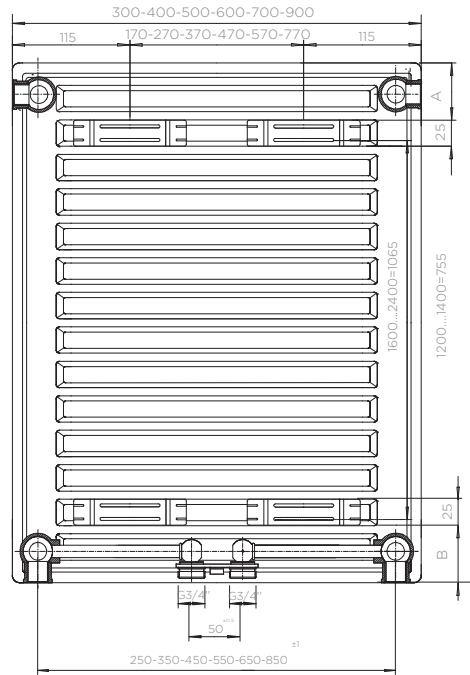

LSS Single

Height	Line (Piece)
300	2
400	3
500	4
600	5
700	6
900	8

Side view

Front view

LHS Single Plus

Side view

LDS Double

Side view

LTS Triple

Side view

Front view

VLH Single Plus

VLD Double

Height	A	B
1200	210	210
1400	310	310
1600	255	255
1800	355	355
2000	455	455
2200	555	555
2400	655	655

Height	M1	M2	M3
1200	625	225	-
1400	625	425	-
1600	625	625	-
1800	825	625	-
2000	825	825	-
2200	825	325	525
2400	825	425	625