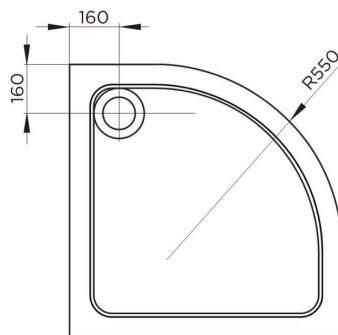

Quadrant

Tray Types

MX

The Elements tray lends itself to the latest bathroom trends and achieves all the benefits of a solid cast stone tray. The tray also has a contoured underside for leg location.

Features:

- 40% lighter than a high wall stone resin tray
- A simple stylish tray which delivers high quality looks and functionality
- The sleek Low Profile design is available in many special shapes and sizes
- Suitable for most types of enclosure
- Complies with BS EN 14527
- Designed for 90mm High Flow Waste
- Made with WRAS approved Phthalate free materials

Just Trays

Manufactured from ABS capped acrylic stone resin and double skinned for extra strength.

- Installs flat to floor or on legs with a riser Kit
- Easy Fit legs for quicker installation
- Includes a 90mm waste
- Available with 13mm tiling upstands
- 25-year Guarantee

01926 338115

45