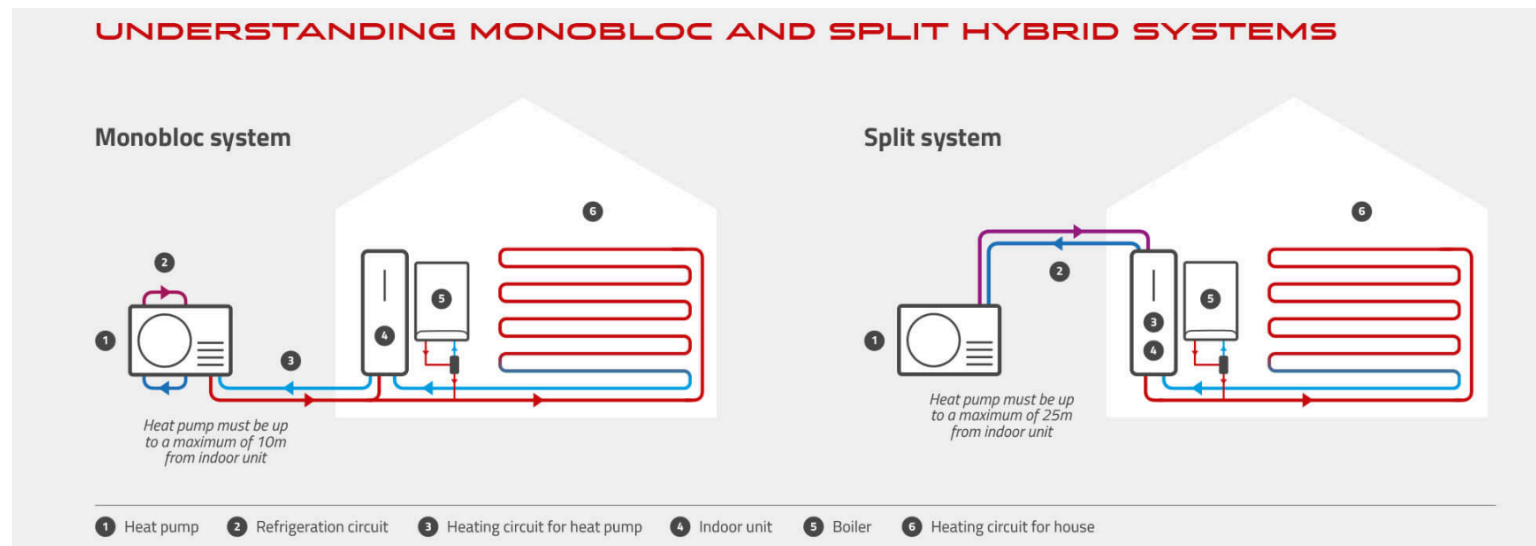

We call Xtend a 'hybrid' because it combines two technologies: a gas combi boiler and a heat pump which comprises a 5kW split air source heat pump (ASHP) and a compact indoor unit. The indoor unit acts as a distribution centre, connecting and controlling both the outdoor unit and the boiler during a heat demand.

The combi boiler provides the hot water and the heat pump heats the home via radiators or underfloor heating. When the temperatures drop, our smart system will alternate between the boiler and the heat pump, ensuring comfort levels are maintained and the most energy-efficient combination of appliances used. The fan in the ASHP modulates its speed to meet the heat demand, which keeps energy consumption as low as possible and, as it generates energy from the outside air, it has zero emissions, making Xtend an excellent low carbon heating system for today.

If you already have a compliant Intergas ErP combi boiler installed, then Xtend – the indoor unit and outdoor unit (ASHP) – can be retrofitted to it, substantially reducing the installation time, not to mention the cost.

Please note: you can cut your gas consumption by up to 82.5% when Xtend split is paired with any of our Intergas ErP combi boilers. You will still enjoy substantial gas savings should you choose to have Xtend split retrofitted to your existing ErP boiler or paired with another manufacturer's ErP system or combi boiler.

15 Year Boiler Warranties - Yes, really!

Xtend comes packed with so many features and benefits, it's easily one of the best hybrid heating systems in its class. Take the boiler warranty, whatever Intergas boiler the homeowner chooses as part of Xtend, we'll increase its warranty. For example, the Xtreme, Xclusive, Eco RF and HRE warranties are all extended to 15 years and the Rapid and Rapid Plus to 10. If you retrofit Xtend monobloc (the outdoor and the indoor units) to an existing Intergas ErP combi or system boiler, that boiler warranty is increased too. You can check out all the individual warranties below. **Terms and Conditions apply.**

Boiler	Boiler + Xtend: new complete system			Xtend retrofit to boiler			Xtend retrofit to boiler + filter*		
	BOILER	HEAT EXCHANGER	XTEND	BOILER	HEAT EXCHANGER	XTEND	BOILER	HEAT EXCHANGER	XTEND
Rapid	10 yrs	10 yrs	7 yrs	5 yrs	10 yrs	7 yrs	7 yrs	10 yrs	7 yrs
Rapid Plus	10 yrs	10 yrs	7 yrs	8 yrs	10 yrs	7 yrs	10 yrs	10 yrs	7 yrs
HRE	15 yrs	15 yrs	7 yrs	9 yrs	15 yrs	7 yrs	11 yrs	15 yrs	7 yrs
Eco RF	15 yrs	15 yrs	7 yrs	12 yrs	15 yrs	7 yrs	14 yrs	15 yrs	7 yrs
Xclusive	15 yrs	15 yrs	7 yrs	12 yrs	15 yrs	7 yrs	14 yrs	15 yrs	7 yrs
Xtreme	15 yrs	15 yrs	7 yrs	12 yrs	15 yrs	7 yrs	14 yrs	15 yrs	7 yrs

*The system filter must be the Intergas system filter that was fitted at the same time as the boiler.
These warranties are only valid if Xtend has been installed and maintained according to manufacturer's instructions.