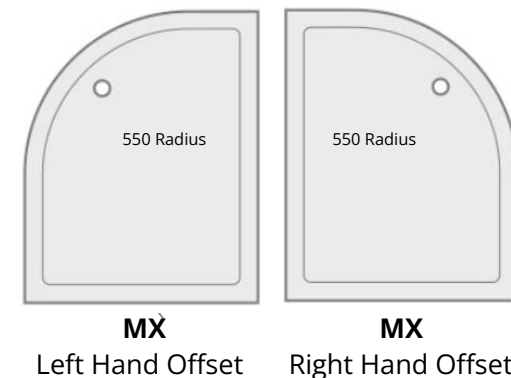

Quadrant

Tray Types

MX

The Elements tray lends itself to the latest bathroom trends and achieves all the benefits of a solid cast stone tray. The tray also has a contoured underside for leg location.

Features:

- 40% lighter than a high wall stone resin tray
- A simple stylish tray which delivers high quality looks and functionality
- The sleek Low Profile design is available in many special shapes and sizes
- Suitable for most types of enclosure
- Complies with BS EN 14527
- Designed for 90mm High Flow Waste
- Made with WRAS approved Phthalate free materials

Just Trays

Manufactured from ABS capped acrylic stone resin and double skinned for extra strength.

- Installs flat to floor or on legs with a riser Kit
- Easy Fit legs for quicker installation
- Includes a 90mm waste
- Available with 13mm tiling upstands
- 25-year Guarantee

01926 338115

45