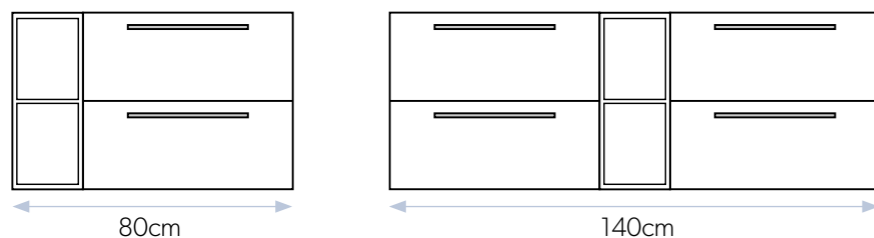

Examples paired with 80cm Tranquil unit