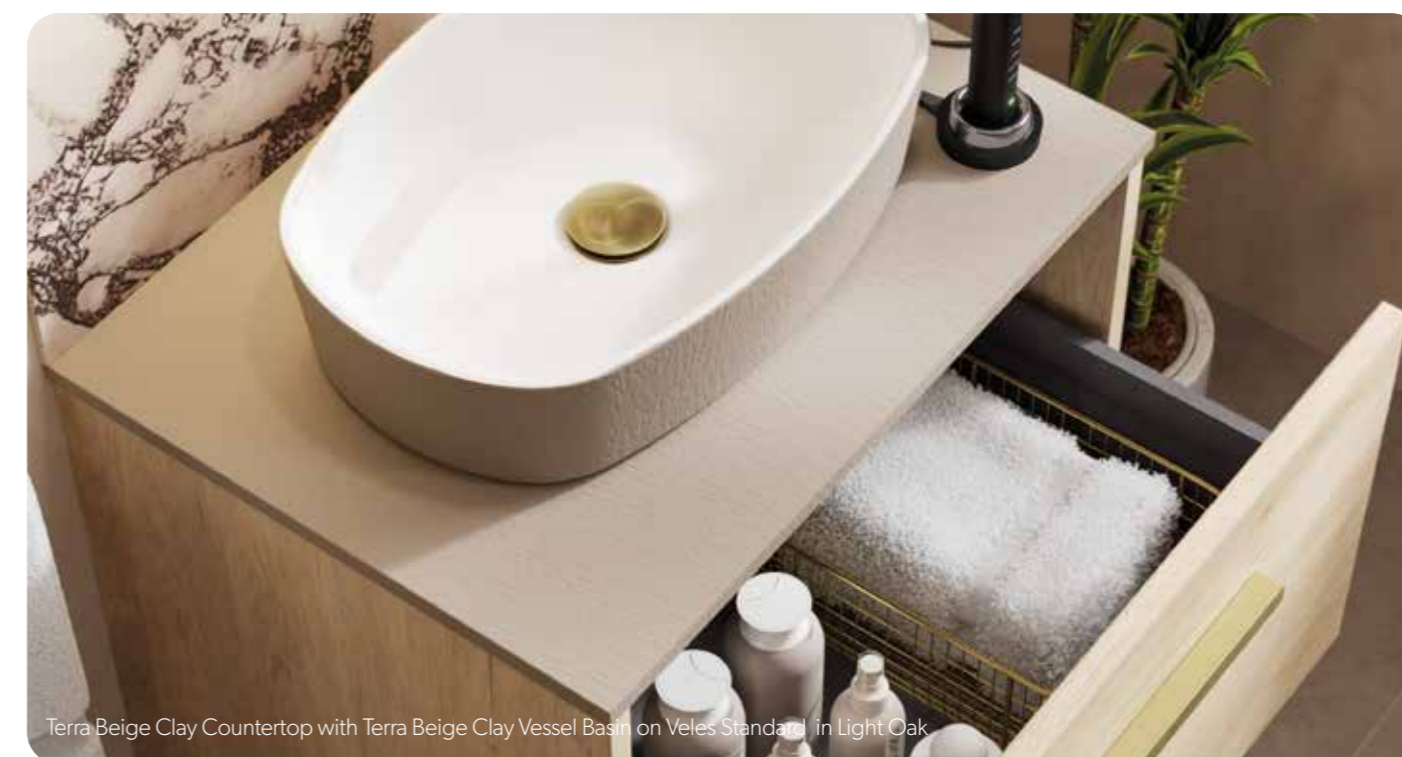

Terra Beige Clay Countertop with Terra Beige Clay Vessel Basin on Veles Standard in Light Oak