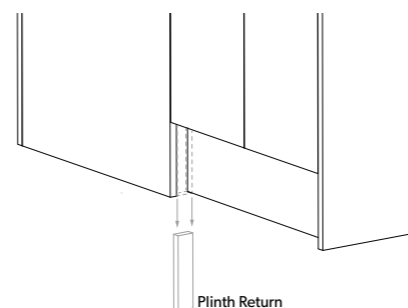

HiB

MAKING
BATHROOMS
BEAUTIFUL

*Making all the difference
to your bathroom...*

...with our new HiB Sanitaryware.
Download a brochure from our website hib.co.uk

Washbasins | Sanitaryware | Brassware