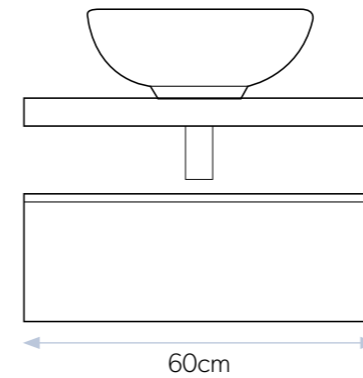

Blend is available in the following finishes:

Eden Geometric Ø36cm on Greystone 80cm Blend shelf and Greystone 80cm wide Drawer Unit with Basin Shelf Wall Bracket

With **Blend** the number of configurations is only limited by your imagination. Below you can find examples to inspire you.