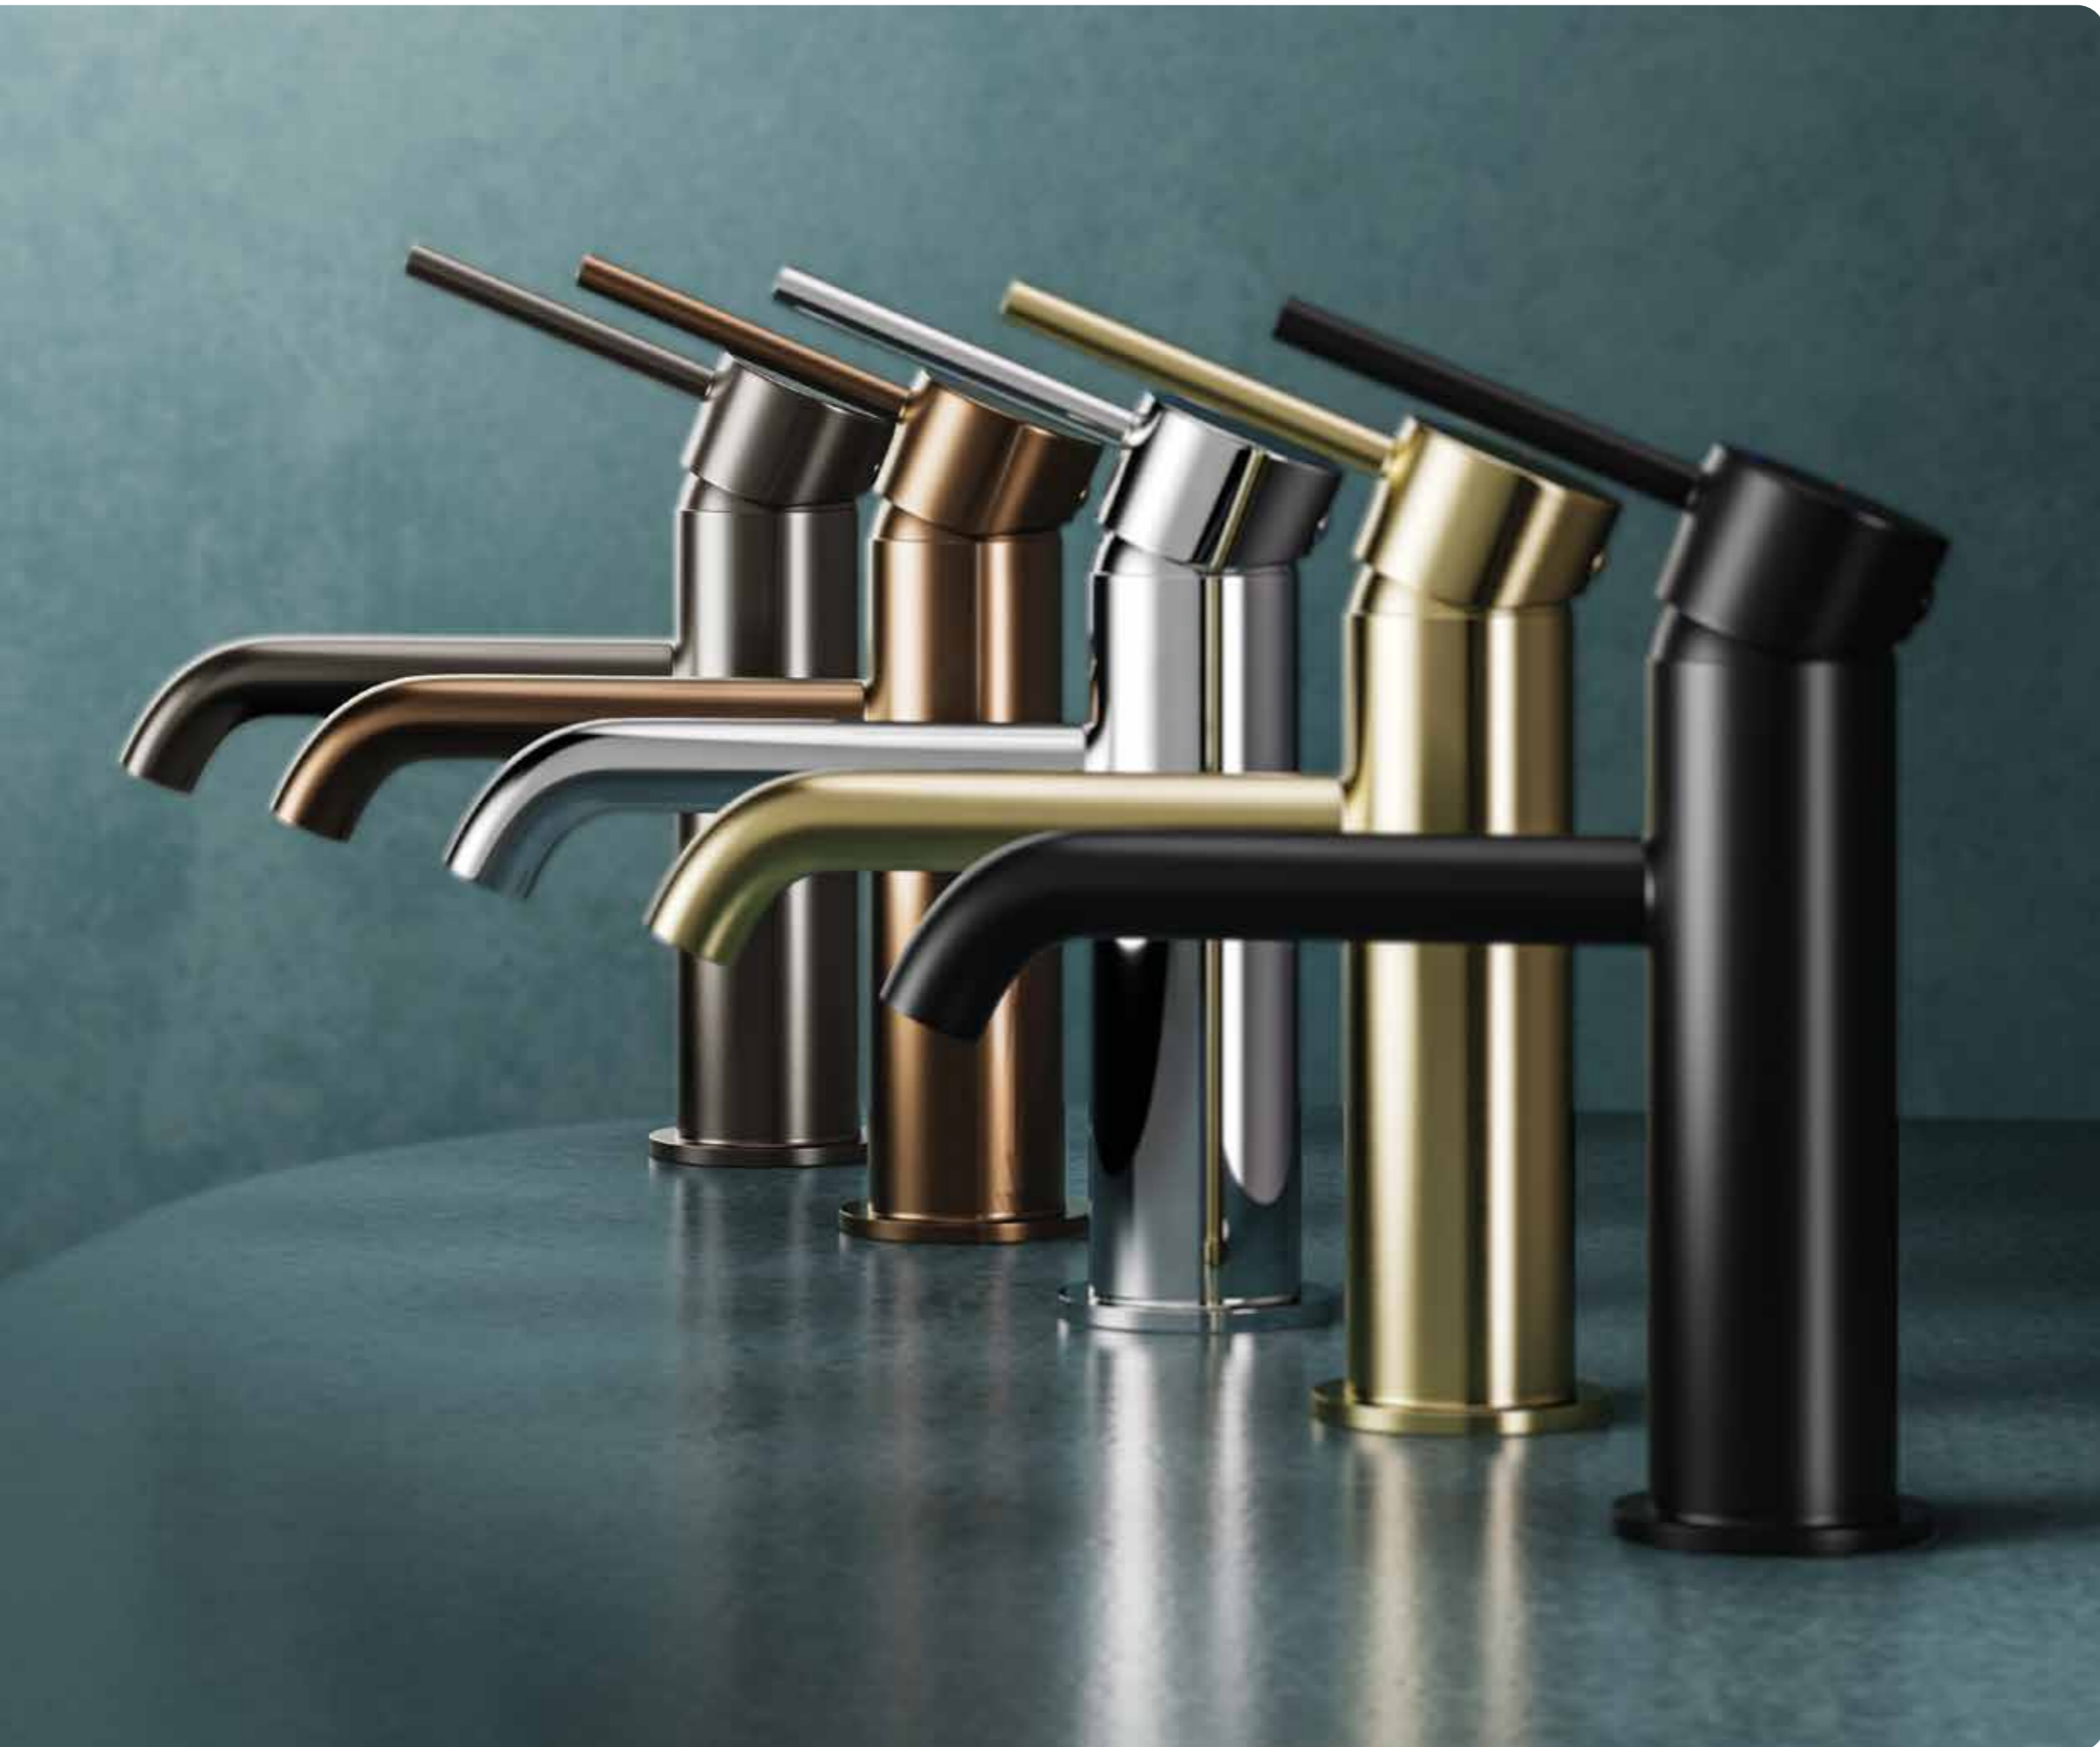

BRASSWARE

What is a bathroom without water? Such an important part of our bathroom experience deserves an entrance that is stylish and demonstrates superior performance. Our **Brassware** range has been designed to perfectly complement our **HiB Novum** furniture and enhance your bathroom design. With a broad selection of styles and finishes for mixer taps, bath fillers, wastes and traps, each with their own useful features such as cold start, you can enjoy a complete solution which co-ordinates your scheme.

Scan for further information about our **Brassware** ranges.