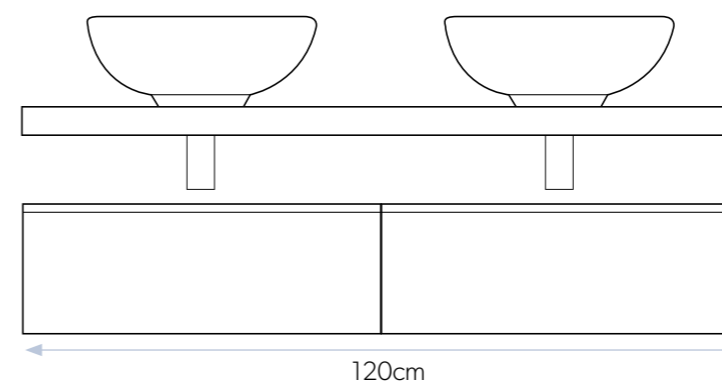

Scan for further information about our Blend range.

**BLEND**

Versatility and customisation are at the heart of Blend's unique look. With a range of premium finish basin shelves and drawer units to choose from, there are a number of design and size combinations to suit your individual style. Push to open drawers and open shelf space create a high quality, boutique hotel style with plenty of storage for all the essentials.

Blend is available in the following finishes:

Eden Geometric Ø36cm on Greystone 80cm Blend shelf and Greystone 80cm wide Drawer Unit with Basin Shelf Wall Bracket

With **Blend** the number of configurations is only limited by your imagination. Below you can find examples to inspire you.