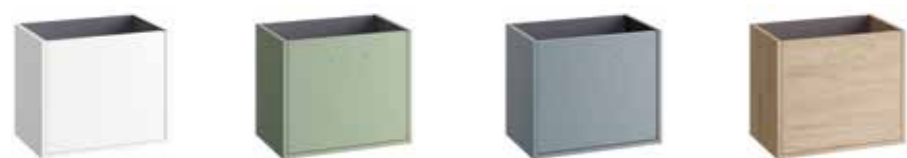

Compact Wall Hung Units (1 drawer)

Void measurement - 4cm
Waste cutout - no waste cutout

	Matt White	Sage Green	Dusky Blue	Light Oak	
50cm wide W49.4 x H50 x D37.7	N21WH38X50MWH	N21WH38X50SGR	N21WH38X50DBL	N21WH38X50LOA	£450 Handle cost included
60cm wide W59.4 x H50 x D37.7	N21WH38X60MWH	N21WH38X60SGR	N21WH38X60DBL	N21WH38X60LOA	£500 Handle cost included