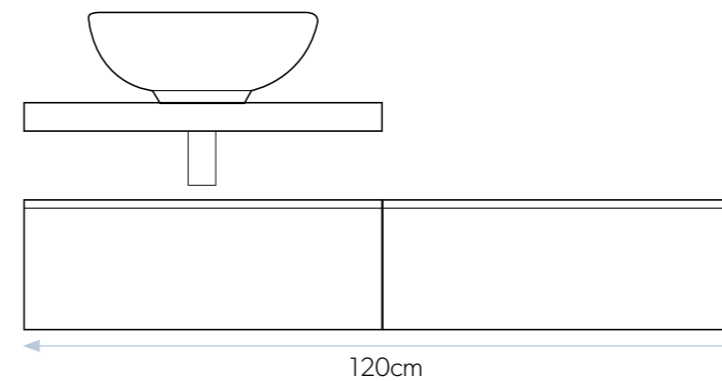

Scan for further information about our Blend range.

**BLEND**

Versatility and customisation are at the heart of Blend's unique look. With a range of premium finish basin shelves and drawer units to choose from, there are a number of design and size combinations to suit your individual style. Push to open drawers and open shelf space create a high quality, boutique hotel style with plenty of storage for all the essentials.

Blend is available in the following finishes:

Eden Geometric Ø36cm on Greystone 80cm Blend shelf and Greystone 80cm wide Drawer Unit with Basin Shelf Wall Bracket

With **Blend** the number of configurations is only limited by your imagination. Below you can find examples to inspire you.