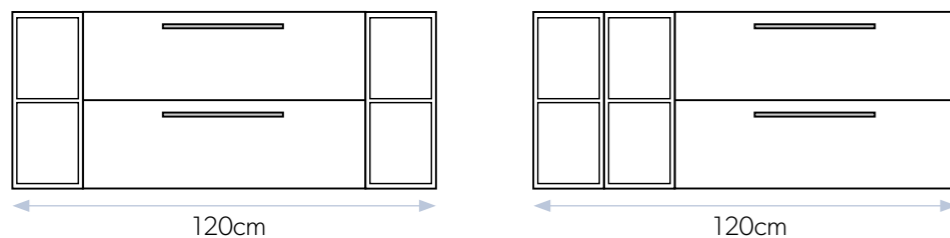

Step one: Choose your furniture

Compact Floor Standing Units (3 drawer)

Void measurement - 3cm
Waste cutout - W10 x D20cm

	Matt Blue	Matt Cashmere	Gloss White	Anthracite	
50cm wide W49.4 x H74 x D37.6	N3FS50MBLU	N3FS50MCAS	N3FS50WHI	Gloss - N3FS50ANTH Matt - N3FS50MANT	£568
60cm wide W59.4 x H74 x D37.6	N3FS60MBLU	N3FS60MCAS	N3FS60WHI	Gloss - N3FS60ANTH Matt - N3FS60MANT	£583

Compact Wall Hung Units (2 drawer)

Void measurement - 3cm
Waste cutout - W10 x D20cm

	Matt Blue	Matt Cashmere	Gloss White	Anthracite	
50cm wide W49.4 x H50 x D37.6	N3WH50MBLU	N3WH50MCAS	N3WH50WHI	Gloss - N3WH50ANTH Matt - N3WH50MANT	£394
60cm wide W59.4 x H50 x D37.6	N3WH60MBLU	N3WH60MCAS	N3WH60WHI	Gloss - N3WH60ANTH Matt - N3WH60MANT	£449

Compact Wall Hung Units (4 drawer)

	Matt Blue	Matt Cashmere	Gloss White	Anthracite	
100cm wide W98.8 x H50 x D37.6	PNM087	PNM088	PNM013	Gloss - PNM014 Matt - PNM086	£787
120cm wide W118.8 x H50 x D37.6	PNM090	PNM091	PNM015	Gloss - PNM016 Matt - PNM089	£897

Link Storage Units

	Matt Blue	Matt Cashmere	Gloss White	Anthracite	
20cm wide W20 x H50 x D36	N3OSS20MBLU	N3OSS20MCAS	N3OSS20WHI	Gloss - N3OSS20ANTH Matt - N3OSS20MANT	£197

COMPACT RANGES