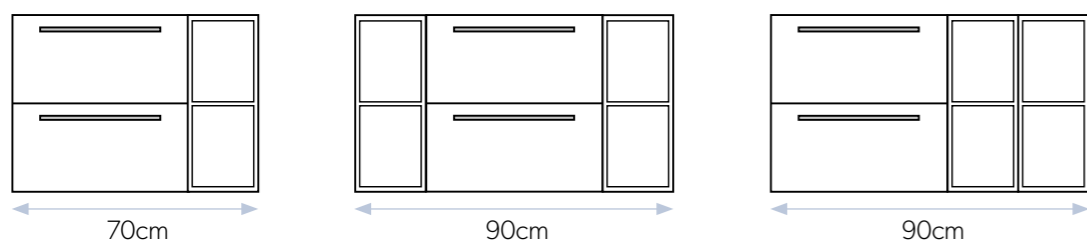

Examples paired with 50cm Tranquil unit

Examples paired with 60cm Tranquil unit