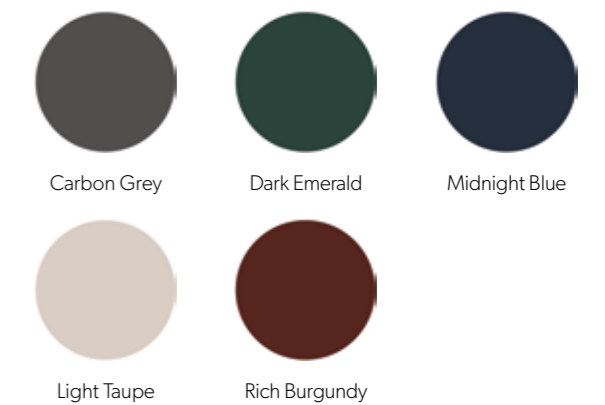

Fabrica is also available as a cloakroom unit (see page 70)

Scan for further information about our **Fabrica** range.