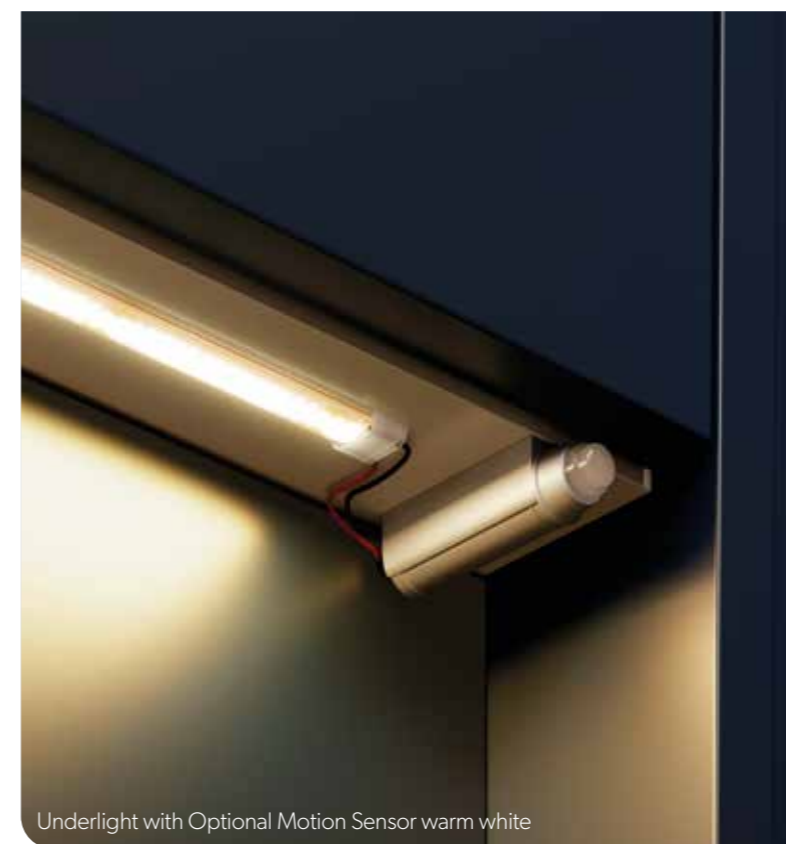

W36 x H40 x D52cm

N0FSBTWWC

£427

**Hinge Plate Covers Brushed Brass**

N0WC01HPBBR

£16

Underlight with Optional Motion Sensor warm white

FITTED FURNITURE