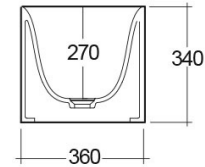

RAK-PETIT - PETCT23400AWHA

Wash basin | Counter Top

RAK
CERAMICS

TECHNICAL SPECIFICATIONS

Suite:	RAK-Petit
Type:	Counter Top
Dimensions:	360 x 360 mm
Weight:	20 Kg
Color:	Alpine White
Shape of basin:	Square

Code	Name
PETCT23400AWHA	RAK-PETIT SQUARED COUNTER TOP WASHBASIN 36 CM W/O TAP HOLE

Dimensions: All dimensions in mm. Tolerance of vitreous china & fireclay items: $\pm 5\%$ for below 200mm and $\pm 3\%$ for above 200mm; for all other items tolerance $\pm 1\%$. Note: Due to a continuing development program to improve design and performance, the manufacturer reserves all rights to vary specifications without prior information. Please note accessories are for photographic use only.