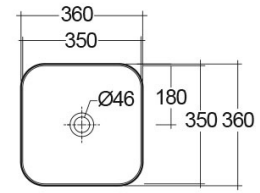

RAK-PETIT - PETCT23400AWHA

Wash basin | Counter Top

RAK
CERAMICS

TECHNICAL SPECIFICATIONS

Suite:	RAK-Petit
Type:	Counter Top
Dimensions:	360 x 360 mm
Weight:	20 Kg
Color:	Alpine White
Shape of basin:	Square

Code	Name
PETCT23400AWHA	RAK-PETIT SQUARED COUNTER TOP WASHBASIN 36 CM W/O TAP HOLE

Dimensions: All dimensions in mm. Tolerance of vitreous china & fireclay items: $\pm 5\%$ for below 200mm and $\pm 3\%$ for above 200mm; for all other items tolerance $\pm 1\%$. Note: Due to a continuing development program to improve design and performance, the manufacturer reserves all rights to vary specifications without prior information. Please note accessories are for photographic use only.