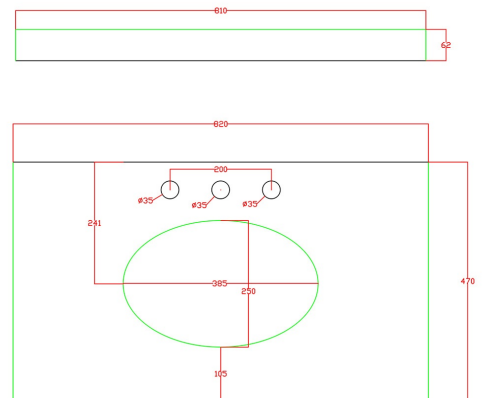

RAK-WASHINGTON - RAKWCM80B3

Wash basin | Counter Top

RAK
CERAMICS

GREEN COLOR INDICATES BULL NOSE EDGES

TECHNICAL SPECIFICATIONS

Suite:	RAK-WASHINGTON
Type:	Counter Top
Dimensions:	62 x 820 mm
Color:	Black
Shape of basin:	Rectangle

Code	Name
RAKWCM80B3	RAK-Washington Marble Countertop with drop in basin 800 3TH Black

Dimensions: All dimensions in mm. Tolerance of vitreous china & fireclay items: $\pm 5\%$ for below 200mm and $\pm 3\%$ for above 200mm; for all other items tolerance $\pm 1\%$. Note: Due to a continuing development program to improve design and performance, the manufacturer reserves all rights to vary specifications without prior information. Please note accessories are for photographic use only.