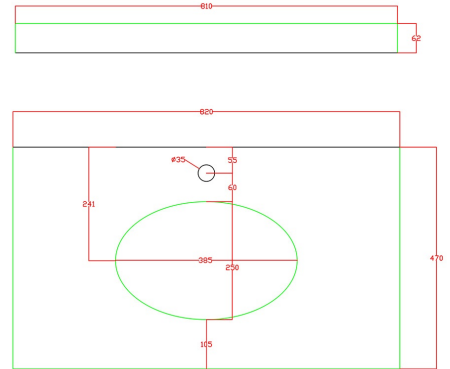

RAK-WASHINGTON - RAKWCM80B1

Wash basin | Counter Top

RAK
CERAMICS

GREEN COLOR INDICATES POLISH EDGES

TECHNICAL SPECIFICATIONS

Suite:	RAK-WASHINGTON
Type:	Counter Top
Dimensions:	62 x 820 mm
Color:	Black
Shape of basin:	Rectangle

Code	Name
RAKWCM80B1	RAK-Washington Marble Countertop with drop in basin 800 1TH Black

Dimensions: All dimensions in mm. Tolerance of vitreous china & fireclay items: $\pm 5\%$ for below 200mm and $\pm 3\%$ for above 200mm; for all other items tolerance $\pm 1\%$. Note: Due to a continuing development program to improve design and performance, the manufacturer reserves all rights to vary specifications without prior information. Please note accessories are for photographic use only.