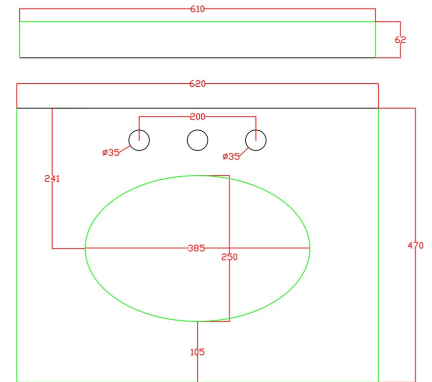

RAK-WASHINGTON - RAKWCM60B3

Wash basin | Counter Top

RAK
CERAMICS

GREEN COLOR INDICATES BULL NOSE EDGEEES

TECHNICAL SPECIFICATIONS

Suite:	RAK-WASHINGTON
Type:	Counter Top
Dimensions:	62 x 620 mm
Color:	Black
Shape of basin:	Rectangle

Code	Name
RAKWCM60B3	RAK-Washington Marble Countertop with drop in basin 600 3TH Black

Dimensions: All dimensions in mm. Tolerance of vitreous china & fireclay items: $\pm 5\%$ for below 200mm and $\pm 3\%$ for above 200mm; for all other items tolerance $\pm 1\%$. Note: Due to a continuing development program to improve design and performance, the manufacturer reserves all rights to vary specifications without prior information. Please note accessories are for photographic use only.