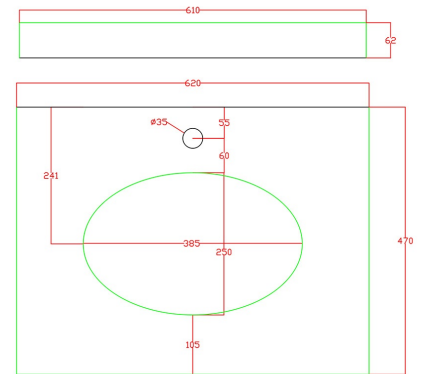

RAK-WASHINGTON - RAKWCM60B1

Wash basin | Counter Top

RAK
CERAMICS

GREEN COLOR INDICATES POLISH EDGES

TECHNICAL SPECIFICATIONS

Suite:	RAK-WASHINGTON
Type:	Counter Top
Dimensions:	62 x 620 mm
Color:	Black
Shape of basin:	Rectangle

Code	Name
RAKWCM60B1	RAK-Washington Marble Countertop with drop in basin 600 1TH Black

Dimensions: All dimensions in mm. Tolerance of vitreous china & fireclay items: $\pm 5\%$ for below 200mm and $\pm 3\%$ for above 200mm; for all other items tolerance $\pm 1\%$. Note: Due to a continuing development program to improve design and performance, the manufacturer reserves all rights to vary specifications without prior information. Please note accessories are for photographic use only.