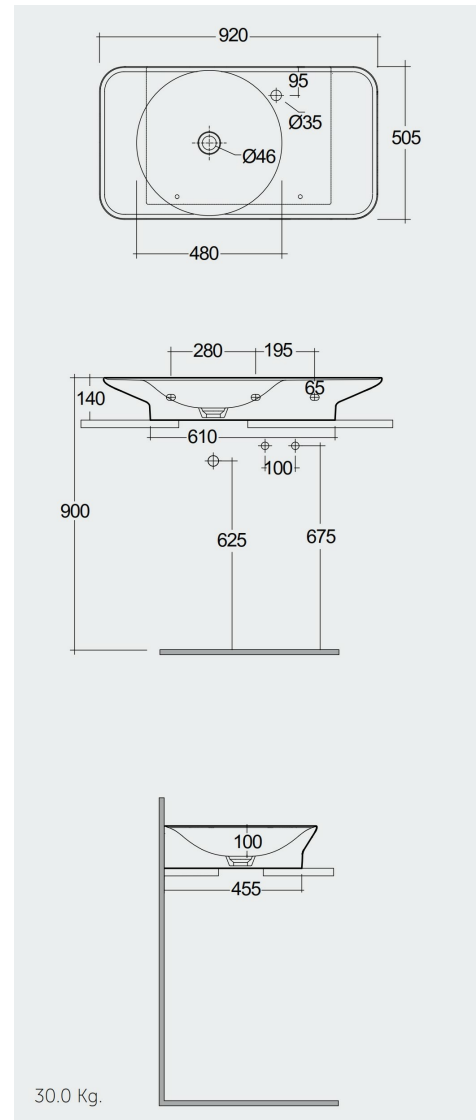

RAK-VALET - VALWB09201AWHA

Wash basin | Wall Hung

RAK
CERAMICS

Technical specifications

Dimensions: 920 x 505 mm

Weight: 30 Kg

Color: Alpine White

Shape of basin: Compact Oval

Suites: [RAK-VALET](#)

Code	Name
DUO002AWHA	RAK-DUO
DUO000AWHA	RAK-DUO
VALWB09201AWHA	RAK-VALET COUNTERTOP / WALL HUNG WASHBASIN 92 CM RIGHT LEDGE - ALPINE WHITE

Dimensions: All dimensions in mm. Tolerance of vitreous china & fireclay items: $\pm 5\%$ for below 200mm and $\pm 3\%$ for above 200mm; for all other items tolerance $\pm 1\%$. Note: Due to a continuing development program to improve design and performance, the manufacturer reserves all rights to vary specifications without prior information. Please note accessories are for photographic use only.