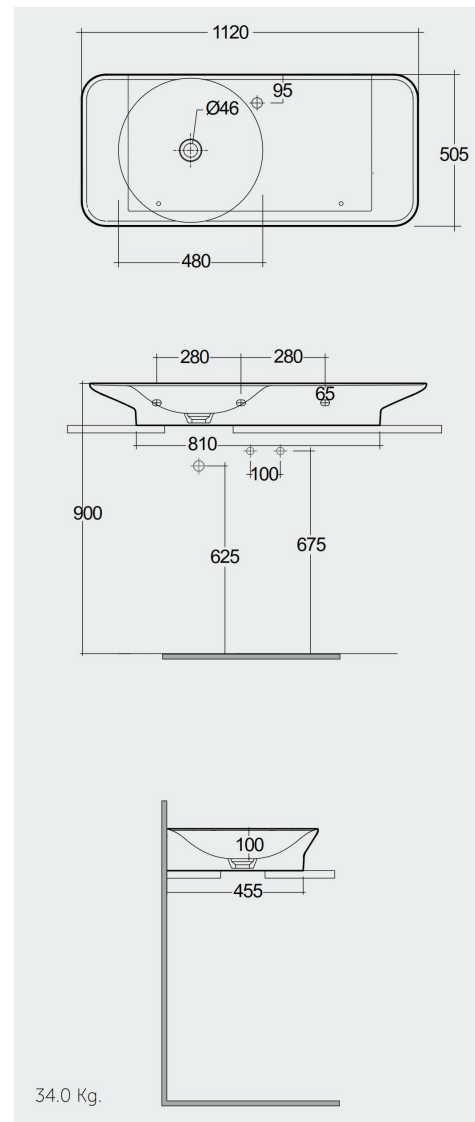

RAK-VALET - VALWB11201500A

Wash basin | Wall Hung

RAK
CERAMICS

Technical specifications

Dimensions:	1120 x 505 mm
Weight:	34 Kg
Color:	MATT WHITE - 500
Shape of basin:	Compact Oval
Suites:	RAK-VALET

Code	Name
DUO000500A	RAK-DUO Click Clack Wastes Matte White
DUO002500A	RAK-DUO Free Flow Wastes Matte White
VALWB11201500A	RAK-VALET COUNTERTOP / WALL HUNG WASHBASIN 112 CM RIGHT LEDGE - MATT WHITE

Dimensions: All dimensions in mm. Tolerance of vitreous china & fireclay items: $\pm 5\%$ for below 200mm and $\pm 3\%$ for above 200mm; for all other items tolerance $\pm 1\%$. Note: Due to a continuing development program to improve design and performance, the manufacturer reserves all rights to vary specifications without prior information. Please note accessories are for photographic use only.