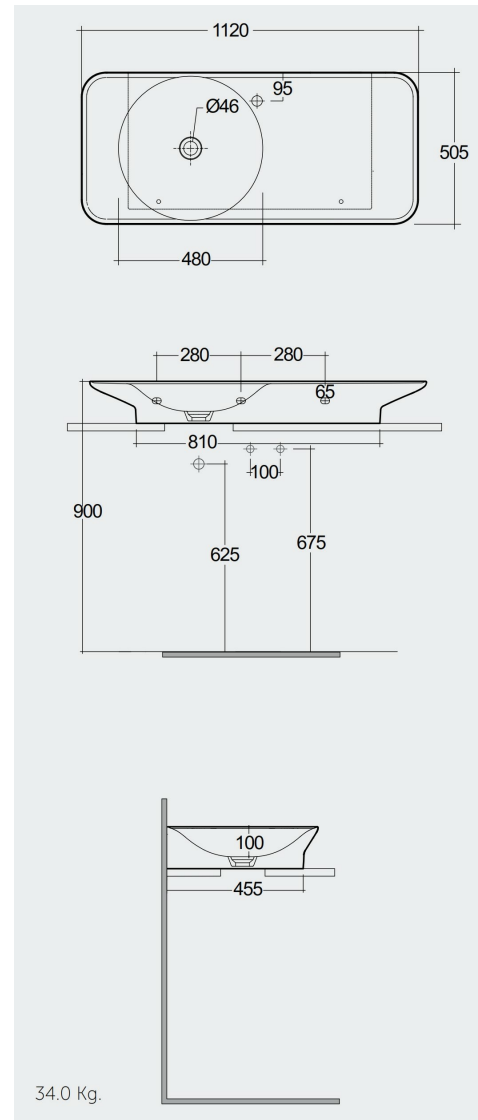

RAK-VALET - VALWB11201AWHA

Wash basin | Wall Hung

RAK
CERAMICS

Technical specifications

Dimensions: 1120 x 505 mm

Weight: 34 Kg

Color: Alpine White

Shape of basin: Compact Oval

Suites: [RAK-VALET](#)

Code	Name
DUO002AWHA	RAK-DUO
DUO000AWHA	RAK-DUO
VALWB11201AWHA	RAK-VALET COUNTERTOP / WALL HUNG WASHBASIN 112 CM RIGHT LEDGE - ALPINE WHITE

Dimensions: All dimensions in mm. Tolerance of vitreous china & fireclay items: $\pm 5\%$ for below 200mm and $\pm 3\%$ for above 200mm; for all other items tolerance $\pm 1\%$. Note: Due to a continuing development program to improve design and performance, the manufacturer reserves all rights to vary specifications without prior information. Please note accessories are for photographic use only.