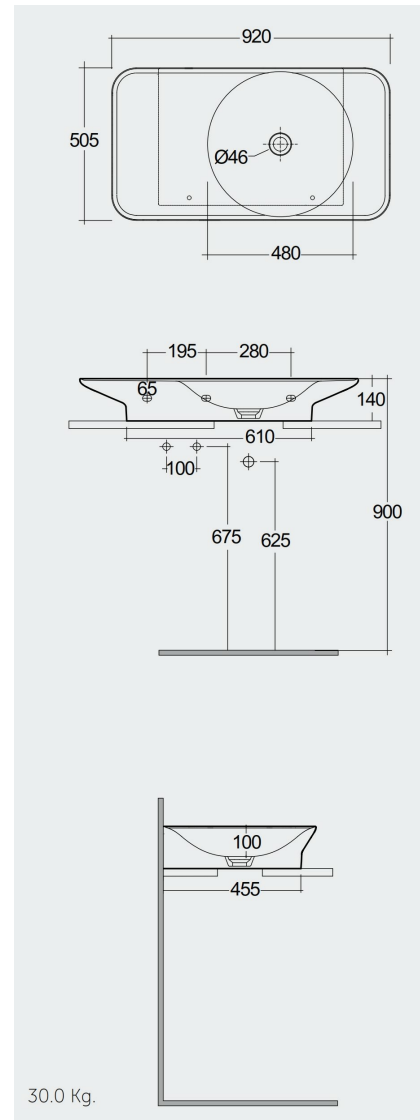

RAK-VALET - VALWB09300500A

Wash basin | Wall Hung

RAK
CERAMICS

Technical specifications

Dimensions:	920 x 505 mm
Weight:	30 Kg
Color:	MATT WHITE - 500
Shape of basin:	Compact Oval
Suites:	RAK-VALET

Code	Name
DUO000500A	RAK-DUO Click Clack Wastes Matte White
DUO002500A	RAK-DUO Free Flow Wastes Matte White
VALWB09300500A	RAK-VALET COUNTERTOP / WALL HUNG WASHBASIN 92 CM LEFT LEDGE W/O TAP HOLE - MATT WHITE

Dimensions: All dimensions in mm. Tolerance of vitreous china & fireclay items: $\pm 5\%$ for below 200mm and $\pm 3\%$ for above 200mm; for all other items tolerance $\pm 1\%$. Note: Due to a continuing development program to improve design and performance, the manufacturer reserves all rights to vary specifications without prior information. Please note accessories are for photographic use only.