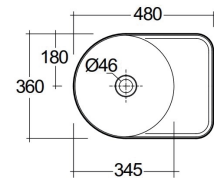

RAK-VALET - VALCT4800AWHA

Wash basin | Counter Top

RAK
CERAMICS

TECHNICAL SPECIFICATIONS

Suite:	RAK-VALET
Type:	Counter Top
Dimensions:	480 x 360 mm
Weight:	10 Kg
Color:	Glossy Alpine White
Shape of basin:	Compact Oval

Code	Name
VALCT4800AWHA	RAK-VALET COUNTERTOP WASHBASIN 48 CM - ALPINE WHITE
DUO002AWHA	RAK-DUO

10.0 Kg.

Dimensions: All dimensions in mm. Tolerance of vitreous china & fireclay items: $\pm 5\%$ for below 200mm and $\pm 3\%$ for above 200mm; for all other items tolerance $\pm 1\%$. Note: Due to a continuing development program to improve design and performance, the manufacturer reserves all rights to vary specifications without prior information. Please note accessories are for photographic use only.