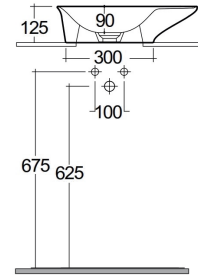

RAK-VALET - VALCT4800AWHA

Wash basin | Counter Top

RAK
CERAMICS

TECHNICAL SPECIFICATIONS

Suite:	RAK-VALET
Type:	Counter Top
Dimensions:	480 x 360 mm
Weight:	10 Kg
Color:	Glossy Alpine White
Shape of basin:	Compact Oval

Code	Name
VALCT4800AWHA	RAK-VALET COUNTERTOP WASHBASIN 48 CM - ALPINE WHITE
DUO002AWHA	RAK-DUO

10.0 Kg.

Dimensions: All dimensions in mm. Tolerance of vitreous china & fireclay items: $\pm 5\%$ for below 200mm and $\pm 3\%$ for above 200mm; for all other items tolerance $\pm 1\%$. Note: Due to a continuing development program to improve design and performance, the manufacturer reserves all rights to vary specifications without prior information. Please note accessories are for photographic use only.