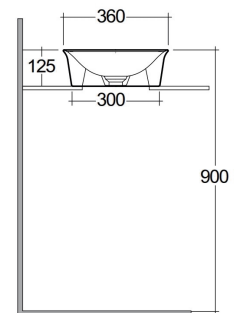

RAK-VALET - VALCT4800AWHA

Wash basin | Counter Top

RAK
CERAMICS

TECHNICAL SPECIFICATIONS

Suite:	RAK-VALET
Type:	Counter Top
Dimensions:	480 x 360 mm
Weight:	10 Kg
Color:	Glossy Alpine White
Shape of basin:	Compact Oval

Code	Name
VALCT4800AWHA	RAK-VALET COUNTERTOP WASHBASIN 48 CM - ALPINE WHITE
DUO002AWHA	RAK-DUO

10.0 Kg.

Dimensions: All dimensions in mm. Tolerance of vitreous china & fireclay items: $\pm 5\%$ for below 200mm and $\pm 3\%$ for above 200mm; for all other items tolerance $\pm 1\%$. Note: Due to a continuing development program to improve design and performance, the manufacturer reserves all rights to vary specifications without prior information. Please note accessories are for photographic use only.