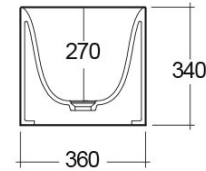

## TECHNICAL SPECIFICATIONS

Suite:	RAK-Petit
Type:	Counter Top
Dimensions:	360 x 360 mm
Weight:	17.5 Kg
Color:	Alpine White
Shape of basin:	Round

Code	Name
PETCT13400AWHA	RAK-PETIT ROUND COUNTER TOP WASHBASIN 36 CM W/O TAP HOLE

Dimensions: All dimensions in mm. Tolerance of vitreous china & fireclay items:  $\pm 5\%$  for below 200mm and  $\pm 3\%$  for above 200mm; for all other items tolerance  $\pm 1\%$ . Note: Due to a continuing development program to improve design and performance, the manufacturer reserves all rights to vary specifications without prior information. Please note accessories are for photographic use only.