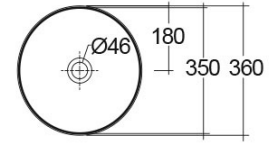

## TECHNICAL SPECIFICATIONS

Suite:	RAK-Petit
Type:	Counter Top
Dimensions:	360 x 360 mm
Weight:	17.5 Kg
Color:	Alpine White
Shape of basin:	Round

Code	Name
PETCT13400AWHA	RAK-PETIT ROUND COUNTER TOP WASHBASIN 36 CM W/O TAP HOLE

Dimensions: All dimensions in mm. Tolerance of vitreous china & fireclay items:  $\pm 5\%$  for below 200mm and  $\pm 3\%$  for above 200mm; for all other items tolerance  $\pm 1\%$ . Note: Due to a continuing development program to improve design and performance, the manufacturer reserves all rights to vary specifications without prior information. Please note accessories are for photographic use only.