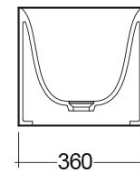

## TECHNICAL SPECIFICATIONS

Suite:	RAK-Petit
Type:	Counter Top
Dimensions:	360 x 360 mm
Weight:	17.5 Kg
Color:	Alpine White
Shape of basin:	Round

Code	Name
PETCT13400AWHA	RAK-PETIT ROUND COUNTER TOP WASHBASIN 36 CM W/O TAP HOLE

Dimensions: All dimensions in mm. Tolerance of vitreous china & fireclay items:  $\pm 5\%$  for below 200mm and  $\pm 3\%$  for above 200mm; for all other items tolerance  $\pm 1\%$ . Note: Due to a continuing development program to improve design and performance, the manufacturer reserves all rights to vary specifications without prior information. Please note accessories are for photographic use only.