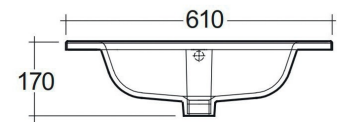

# RAK-JOY - JOYDI06101504

Wash basin | Drop In

**RAK**  
CERAMICS

## TECHNICAL SPECIFICATIONS

Suite:	RAK-JOY
Type:	Drop In
Dimensions:	465 x 610 mm
Weight:	12 Kg
Color:	Matt Black
Shape of basin:	Rectangle
Overflow hole:	yes

Code	Name
JOYDI06101504	RAK-JOY/RAK-JOY UNO 600mm Ceramic Drop In Basin 1TH MATT BLACK

Dimensions: All dimensions in mm. Tolerance of vitreous china & fireclay items:  $\pm 5\%$  for below 200mm and  $\pm 3\%$  for above 200mm; for all other items tolerance  $\pm 1\%$ . Note: Due to a continuing development program to improve design and performance, the manufacturer reserves all rights to vary specifications without prior information. Please note accessories are for photographic use only.