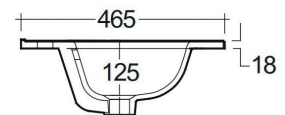

## TECHNICAL SPECIFICATIONS

Suite:	RAK-JOY
Type:	Drop In
Dimensions:	465 x 610 mm
Weight:	12 Kg
Color:	Matt Black
Shape of basin:	Rectangle
Overflow hole:	yes

Code	Name
JOYDI06101504	RAK-JOY/RAK-JOY UNO 600mm Ceramic Drop In Basin 1TH MATT BLACK

Dimensions: All dimensions in mm. Tolerance of vitreous china & fireclay items:  $\pm 5\%$  for below 200mm and  $\pm 3\%$  for above 200mm; for all other items tolerance  $\pm 1\%$ . Note: Due to a continuing development program to improve design and performance, the manufacturer reserves all rights to vary specifications without prior information. Please note accessories are for photographic use only.