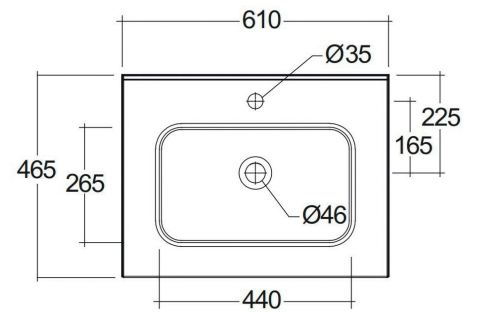

# RAK-JOY - JOYDI06101504

Wash basin | Drop In

**RAK**  
CERAMICS

## TECHNICAL SPECIFICATIONS

Suite:	RAK-JOY
Type:	Drop In
Dimensions:	465 x 610 mm
Weight:	12 Kg
Color:	Matt Black
Shape of basin:	Rectangle
Overflow hole:	yes

Code	Name
JOYDI06101504	RAK-JOY/RAK-JOY UNO 600mm Ceramic Drop In Basin 1TH MATT BLACK

Dimensions: All dimensions in mm. Tolerance of vitreous china & fireclay items:  $\pm 5\%$  for below 200mm and  $\pm 3\%$  for above 200mm; for all other items tolerance  $\pm 1\%$ . Note: Due to a continuing development program to improve design and performance, the manufacturer reserves all rights to vary specifications without prior information. Please note accessories are for photographic use only.