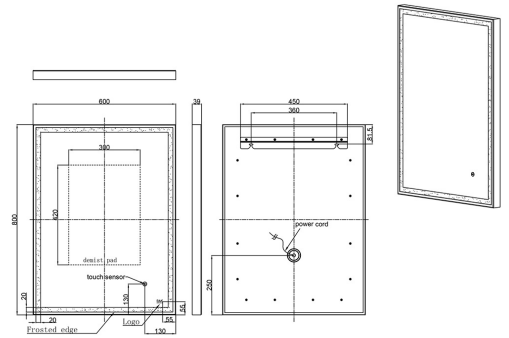

RAK-ART SQUARE - RAKARTSQBN5002
RAK-ART SQUARE - RAKARTSQBN5002 Mirrors and Lights

RAK
 CERAMICS

TECHNICAL SPECIFICATIONS

Type:	RAK-ART SQUARE - RAKARTSQBN5002
Dimensions:	800 x 600 x 39 mm
Color:	Mirror
Light:	Yes
Cable:	NA

Code	Name
RAKARTSQBN5002	RAK-ART SQUARE - 600 x 800 Rectangle Mirror - nickel

Dimensions: All dimensions in mm. Tolerance of vitreous china & fireclay items: ± 5% for below 200mm and ± 3% for above 200mm; for all other items tolerance ± 1%. Note: Due to a continuing development program to improve design and performance, the manufacturer reserves all rights to vary specifications without prior information. Please note accessories are for photographic use only.