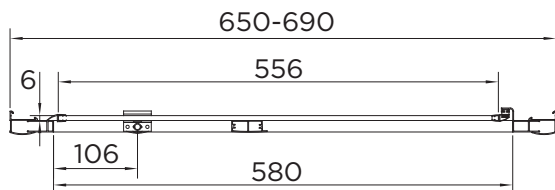

*All shower enclosures carry a Lifetime Guarantee when fitted with an Aquadart shower tray, a 10 year Guarantee will be given when fitted with any other manufacturer's tray.

To register your Guarantee visit: www.aquadart.co.uk | Spare Parts available at: www.aprilaquadartspares.co.uk

All measurements in mm and are nominal