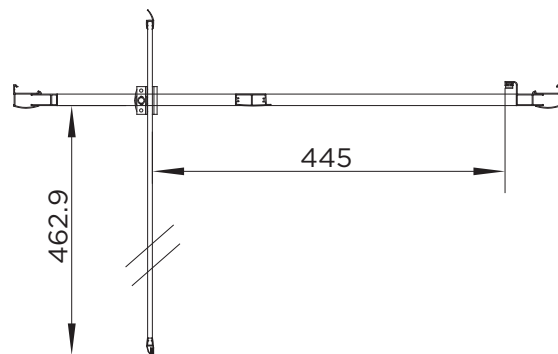

SPECIFICATION

venturi 6 PIVOT DOOR

RANGE	VENTURI 6
PRODUCT	PIVOT DOOR
CODE	AQ9310S
SIZE	700
PROFILE COLOUR	SILVER
GLASS THICKNESS	6mm
GLASS FINISH	CLEAR
GLASS TREATMENT	CLEAN & CLEAR™
HEIGHT	1900
ADJUSTMENT IN RECESS	650-690
ADJUSTMENT WITH SIDE PANEL	657-697
OPTIONAL SIDE PANEL	YES
APERTURE	445
GUARANTEE	LIFETIME
GLASS BS EN	EN12150-1T
CE	YES/EN14428
PROFILE MATERIAL	ALUMINUM/6463#
HANDLE MATERIAL	STAINLESS STEEL
PIVOT HINGE MATERIAL	ZINC ALLOY
QUICK RELEASE ROLLERS	N/A
FIXED PANEL SIZE	N/A
MOVING PANEL SIZE	580
PRODUCT HAND	UNIVERSAL
PRODUCT WEIGHT	22KG
PACKAGED DIMENSIONS	1980x695x65
BARCODE	5031978081390

Optional Cover Strips available

*All shower enclosures carry a Lifetime Guarantee when fitted with an Aquadart shower tray, a 10 year Guarantee will be given when fitted with any other manufacturer's tray.

To register your Guarantee visit: www.aquadart.co.uk | Spare Parts available at: www.aprilaquadartspares.co.uk

All measurements in mm and are nominal