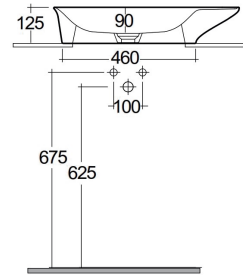

RAK-VALET - VALCT6400AWHA

Wash basin | Counter Top

RAK
CERAMICS

12.0 Kg.

TECHNICAL SPECIFICATIONS

Suite:	RAK-VALET
Type:	Counter Top
Dimensions:	640 x 360 mm
Weight:	12 Kg
Color:	Alpine White
Shape of basin:	Compact Oval

Code	Name
VALCT6400AWHA	RAK-VALET COUNTERTOP WASHBASIN 64 CM - ALPINE WHITE
DUO002AWHA	RAK-DUO

Dimensions: All dimensions in mm. Tolerance of vitreous china & fireclay items: $\pm 5\%$ for below 200mm and $\pm 3\%$ for above 200mm; for all other items tolerance $\pm 1\%$. Note: Due to a continuing development program to improve design and performance, the manufacturer reserves all rights to vary specifications without prior information. Please note accessories are for photographic use only.