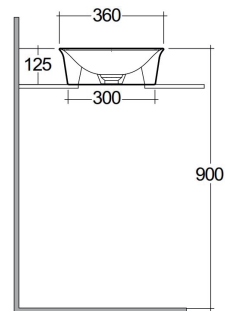

RAK-VALET - VALCT6400AWHA

Wash basin | Counter Top

RAK
CERAMICS

12.0 Kg.

TECHNICAL SPECIFICATIONS

Suite:	RAK-VALET
Type:	Counter Top
Dimensions:	640 x 360 mm
Weight:	12 Kg
Color:	Alpine White
Shape of basin:	Compact Oval

Code	Name
VALCT6400AWHA	RAK-VALET COUNTERTOP WASHBASIN 64 CM - ALPINE WHITE
DUO002AWHA	RAK-DUO

Dimensions: All dimensions in mm. Tolerance of vitreous china & fireclay items: $\pm 5\%$ for below 200mm and $\pm 3\%$ for above 200mm; for all other items tolerance $\pm 1\%$. Note: Due to a continuing development program to improve design and performance, the manufacturer reserves all rights to vary specifications without prior information. Please note accessories are for photographic use only.