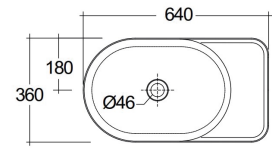

RAK-VALET - VALCT6400AWHA

Wash basin | Counter Top

RAK
CERAMICS

12.0 Kg.

TECHNICAL SPECIFICATIONS

Suite:	RAK-VALET
Type:	Counter Top
Dimensions:	640 x 360 mm
Weight:	12 Kg
Color:	Alpine White
Shape of basin:	Compact Oval

Code	Name
VALCT6400AWHA	RAK-VALET COUNTERTOP WASHBASIN 64 CM - ALPINE WHITE
DUO002AWHA	RAK-DUO

Dimensions: All dimensions in mm. Tolerance of vitreous china & fireclay items: $\pm 5\%$ for below 200mm and $\pm 3\%$ for above 200mm; for all other items tolerance $\pm 1\%$. Note: Due to a continuing development program to improve design and performance, the manufacturer reserves all rights to vary specifications without prior information. Please note accessories are for photographic use only.