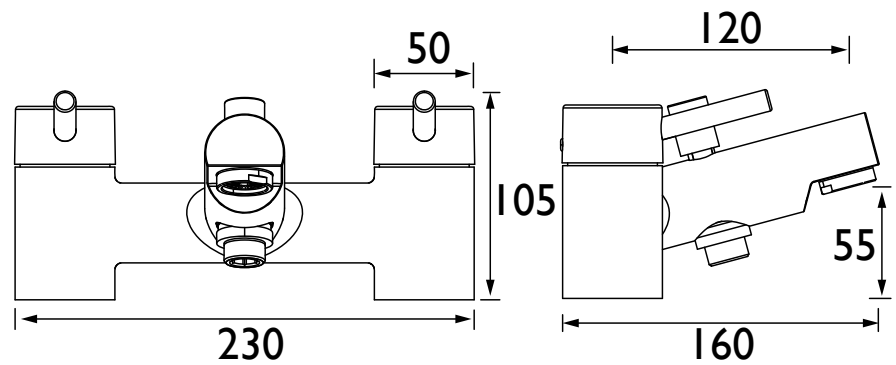

PM BSM E8 C

PRISM Tap Range Prism Pillar Bath Shower Mixer Eco8 Chrome

Features:

- Chrome plated to BS EN 248
- Includes single function rub clean handset, 1.75m hose & wall bracket
- Product supplied with an 8 litre per minute flow regulator which can be fitted to the shower hose outlet to reduce water consumption and increase water efficiency

Product Certifications:

For more products, visit our website:
<http://www.bristan.com>

Specification

Product Type:	Bathroom Taps
Main Construction Material:	Brass
Mount Type:	Deck Mounted
Handle Type:	Lever Handles
Connection Inlet:	3/4" BSP
Connection Outlet:	Flow Straightener
Number of Tap Holes:	2
Valve/Cartridge Type:	1/4 Turn 3/4" Ceramic Disc Valve
Plumbing System Requirements:	Suitable for all plumbing systems
Minimum Dynamic Pressure (bar):	0.2 bar
Maximum Dynamic Pressure (bar):	5.0 bar
Maximum Hot Water Temperature °C:	65°C
Maximum Static Pressure (bar):	10 bar
Flow Type:	Single Flow
Isolation Included:	No

Dimensions (measurements in mm)

Flow Rates (l/min)

System Pressure (bar)	0.2	0.5	1	2	3	5
Through Bath Filler (mixed)	5	16.2	22.9	32.4	39.7	51.3
Through Handset (mixed)	8	8	8	8	8	8

TECHNICAL DATA SHEET

BRISTAN