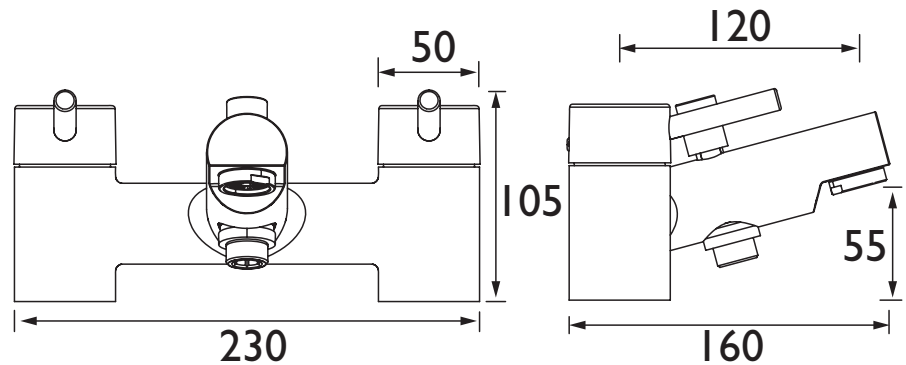

PM BSM E6 C

PRISM Tap Range Prism Pillar Bath Shower Mixer Eco6 Chrome

Features:

- Chrome plated to BS EN 248
- Includes single function rub clean handset, 1.75m hose & wall bracket
- Product supplied with either a 6 or 8 litre per minute flow regulator which can be fitted to the shower hose outlet to reduce water consumption and increase water efficiency

Product Certifications:

For more products, visit our website:
<http://www.bristan.com>

Specification

Product Type:	Taps
Main Construction Material:	Brass
Mount Type:	Deck
Handle Type:	Lever
Connection Inlet:	3/4" BSP
Connection Outlet:	Flow Straightener
Number of Tap Holes:	2
Valve/Cartridge Type:	3/4" Ceramic Disc Valve - 1/4 turn
Plumbing System Requirements:	Suitable for all plumbing systems
Minimum Dynamic Pressure (bar):	0.2 bar
Maximum Dynamic Pressure (bar):	5.0 bar
Maximum Hot Water Temperature °C:	65°C
Maximum Static Pressure (bar):	10 bar
Flow Type:	Single
Isolation Included:	No

Dimensions (measurements in mm)

Flow Rates (l/min)

System Pressure (bar)	0.2	0.5	1	2	3	5
Through Bath Filler (mixed)	10.3	16.2	22.9	32.4	39.7	51.3
Through Handset (mixed)	6	6	6	6	6	6

TECHNICAL DATA SHEET