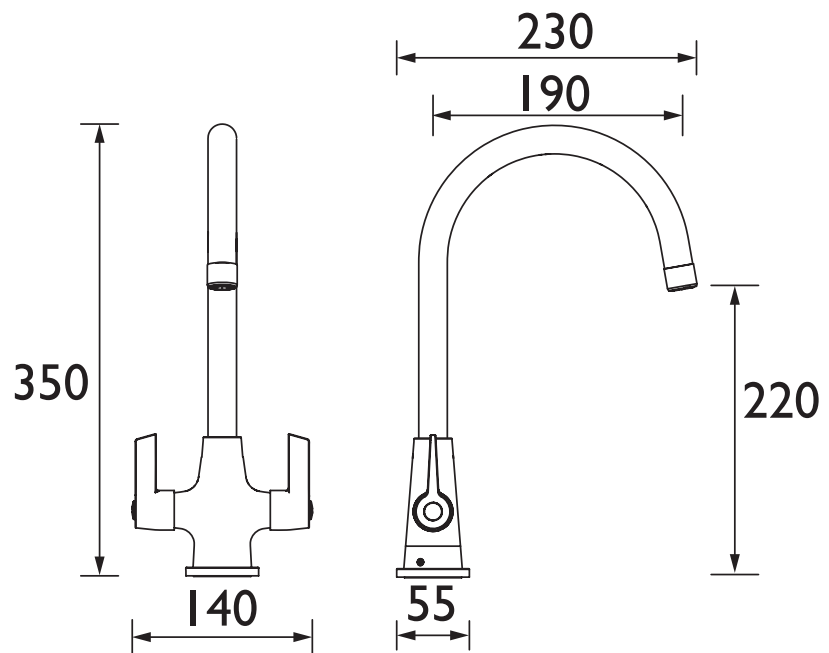

EC SNK EF GM

ECHO Tap Range Echo Easyfit Mono Sink Mixer Gun Metal

Features:

- Unique patented top fix design, for simple installation from above the sink.
- Simply drop and twist the top fix base into the tap hole from above, and lock into place with the Allen key provided.
- Two supplied isolation valves and flexi tails mean you can connect to the water supply at this point and isolate the base.
- Push the tap on to the base and secure into position with the supplied Easyfit tool and screws.
- Everything you need in the box including an Allen key, isolation valves, Top Fix Easyfit base, Easyfit tool and flexi tails
- Swivel spout for easy use
- Long life 1/4 turn ceramic disc valves for added durability and smooth control.
- High quality metal fixings for security and durability
- Also available in other finishes.
- 10 year parts and 1 year labour guarantee for peace of mind.

Product Certifications:

WRAS Cert. Number: 2012929
WRAS Expiry Date: 31/12/2025

Specification

Product Type:	Kitchen Taps
Main Construction Material:	Brass
Mount Type:	Deck
Handle Type:	Lever
Connection Inlet:	1/2" BSP Female Flexible Tails
Connection Outlet:	Screw-in Aerator
Number of Tap Holes:	1
Valve/Cartridge Type:	1/2" Ceramic Disc Valve
Plumbing System Requirements:	Suitable for all plumbing systems
Minimum Dynamic Pressure (bar):	0.4 bar
Maximum Dynamic Pressure (bar):	5.0 bar
Maximum Hot Water Temperature °C:	65°C
Maximum Static Pressure (bar):	10 bar
Flow Type:	Single Flow
Isolation Included:	Yes

Dimensions (measurements in mm)

Flow Rates (l/min)

System Pressure (bar)	0.4	0.5	1	2	3	5
EC SNK EF GM (mixed)	10.4	11.8	17.2	24.8	30.6	39.7

TECHNICAL DATA SHEET

BRISTAN

D2