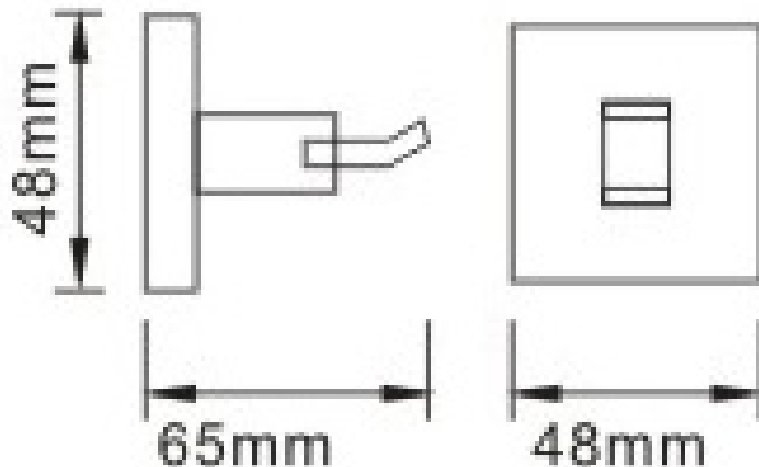

SQ HOOK C

Accessories
Square Hook Brass Chrome Plated

Specification

Main Construction Material:	Brass
Contemporary or Traditional:	Contemporary

Features:

- Height 48mm
- Width 48mm
- Depth 65mm
- Solid Brass
-

Dimensions (measurements in mm)

For more products, visit our website:
<http://www.bristan.com>

TECHNICAL
DATA
SHEET

BRISTAN
TAPS & SHOWERS D2