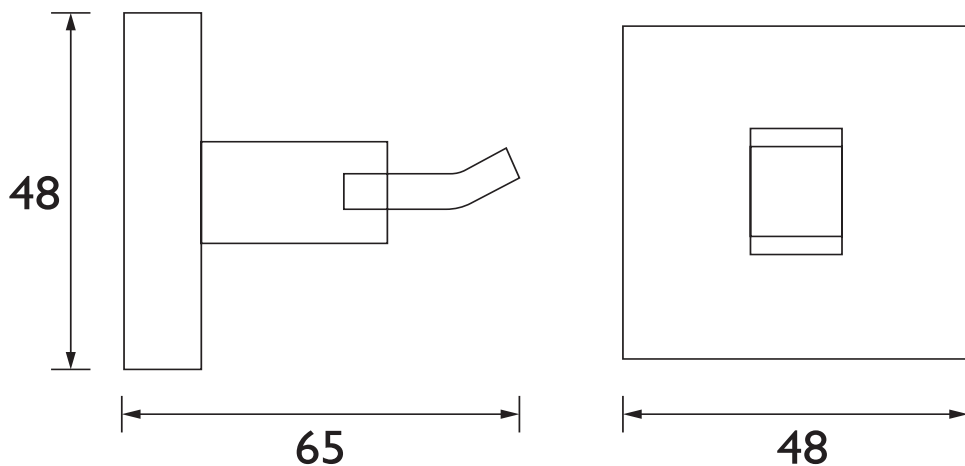

TECHNICAL
DATA
SHEET

BRISTAN

D2