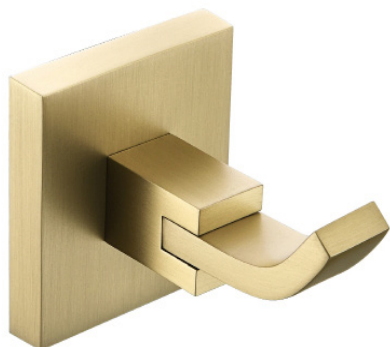

SQ HOOK BB

Accessories
Square Hook Brushed Brass

Specification

Contemporary or Traditional:	Contemporary
Main Construction Material:	Brass
What's in the Box?:	1 x Hook, 1 x Fixing Kit, 1 x Fitting Instructions

Features:

- Height 48mm
- Width 48mm
- Depth 65mm
- Brushed Brass is a subtle but elegant refinement of a traditional bathroom finish giving an opulent feel with a modern twist
- Solid Brass
- Also available in other finishes