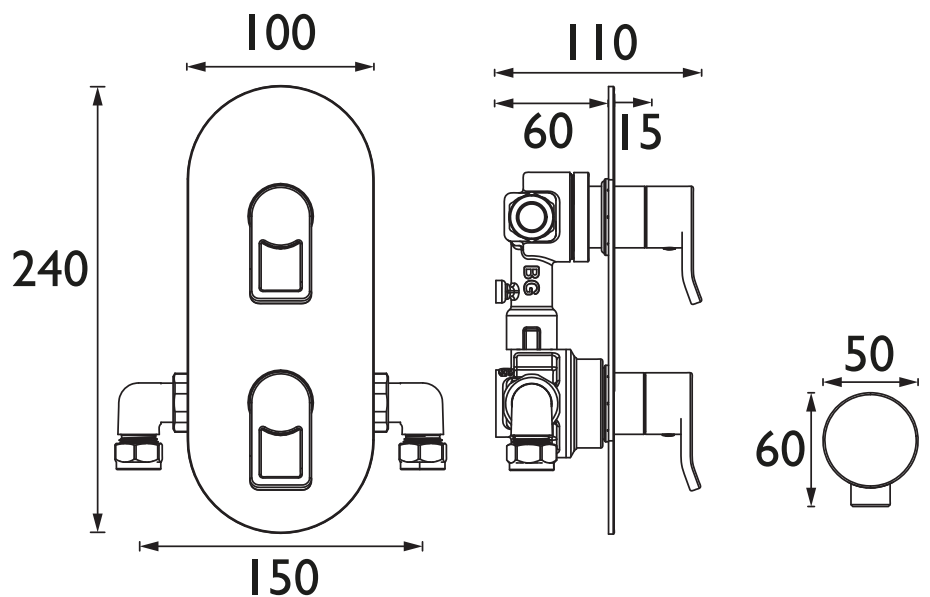

SAF SHCDIV C

SAFFRON Shower Range Saffron Recessed Dual Control Shower Valve with Two outlet Diverter Chrome

Features:

- Slim design recessed shower valve will fit into a cavity space as small as 35mm for hassle-free installation.
- Includes integral two outlet diverter, which allows you to easily switch to an outlet of your choice such as a drench head or handset.
- Dual control - Flow and temperature are operated separately giving accurate control of both.
- Cartridge can be accessed from the front for easy servicing.
- Metal back plate and handles for added durability.

Product Certifications:

WRAS Certificate No: 2005912
WRAS Expiry Date: 31/05/2025

For more products, visit our website:
<http://www.bristan.com>

Specification

Finish/Colour:	Chrome Plated
Main Construction Material:	Brass; ABS
No of Controls:	2
Shower Type:	Dual Control
Shower Head Type:	None
Shower Kit:	N/A
Valve/Cartridge Type:	40mm Single Lever Cartridge
Maximum Hot Water Supply Temperature °C:	65
Plumbing System Suitability:	Suitable for all plumbing systems, ideally balanced
Minimum Dynamic Pressure (bar):	0.2
Maximum Dynamic Pressure (bar):	5
Maximum Static Pressure (bar):	10
Connection Inlet:	15mm Compression
Connection Outlet:	G 1/2"
Isolation Valve Included:	No
Check Valve Included:	Yes

Dimensions (measurements in mm)

Flow Rates (l/min)

System Pressure (bar)	0.2	0.5	1	2	3	5
Valve Only/Largest FR (mixed)	8.6	14.7	20.8	29.4	36.1	46.5

TECHNICAL
DATA
SHEET

BRISTAN

D2