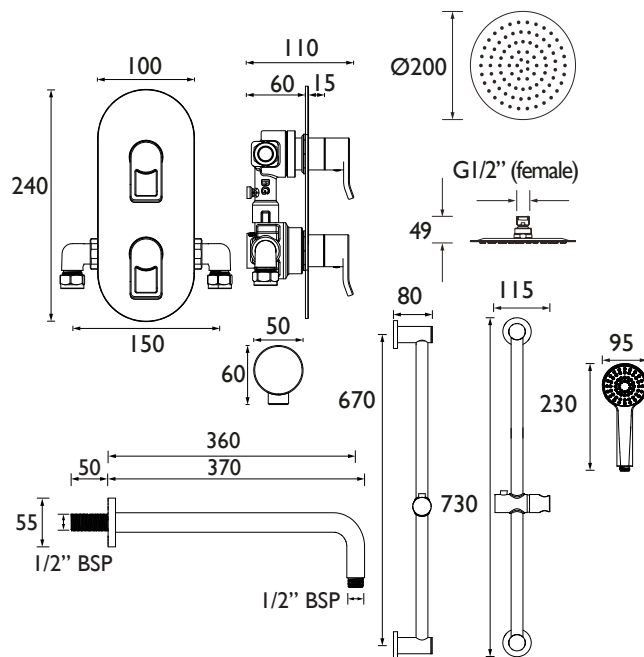

SAFFRON BLK SHWR PK

SAFFRON Shower Range

Saffron Black Concealed Dual Control Shower Pack

Features:

- All in one box - pack includes shower valve with integral two outlet diverter, slimline 200mm round fixed head with shower arm, and shower kit with an adjustable riser rail plus a multi function handset and wall outlet.
- Rub clean handset and fixed head - limescale and debris build-up is quickly and easily removed by rubbing a finger or a cloth over the nozzles.
- On-trend matt black finish to make a statement in your bathroom.
- Slim design recessed shower valve will fit into a cavity space as small as 35mm for hassle-free installation.
- Dual control - Flow and temperature are operated separately giving accurate control of both.
- Cartridge can be accessed from the front for easy servicing.
- 15mm inlet connections.
- Fitting depth including plasterboard and tiles is 60mm - 75mm.
- 5-year parts and 1 year labour guarantee for peace of mind.
- Also available in chrome and brushed brass.
- Co-ordinating range of Bathroom taps available.

Product Certifications:

Specification

Finish/Colour:	Black
Main Construction Material:	Brass; ABS
No of Controls:	2
Shower Type:	Dual Control
Shower Head Type:	Fixed Head and Adjustable Riser Kit
Valve/Cartridge Type:	Thermostatic Cartridge & 40mm Single Lever Cartridge
Maximum Hot Water Supply Temperature °C:	65
Plumbing System Suitability:	Suitable for all plumbing systems
Minimum Dynamic Pressure (bar):	0.2
Maximum Dynamic Pressure (bar):	5
Maximum Static Pressure (bar):	10
Connection Inlet:	15mm Compression
Connection Outlet:	G 1/2"
Isolation Valve Included:	No
Check Valve Included:	Yes

Dimensions (measurements in mm)

Flow Rates (l/min)

System Pressure (bar)	0.2	0.5	1	2	3	5
Through Handset (mixed)	2.7	5	7.3	7.8	8.9	9.8
Through Fixed Head (mixed)	3.6	5.9	6.5	8.1	8.5	9.6
Through Handset (without flow regulators)	3.1	5.8	8.7	12.9	16	21
Through Fixed Head (without flow regulators)	5.9	9.3	13.5	19.5	23.3	24.8