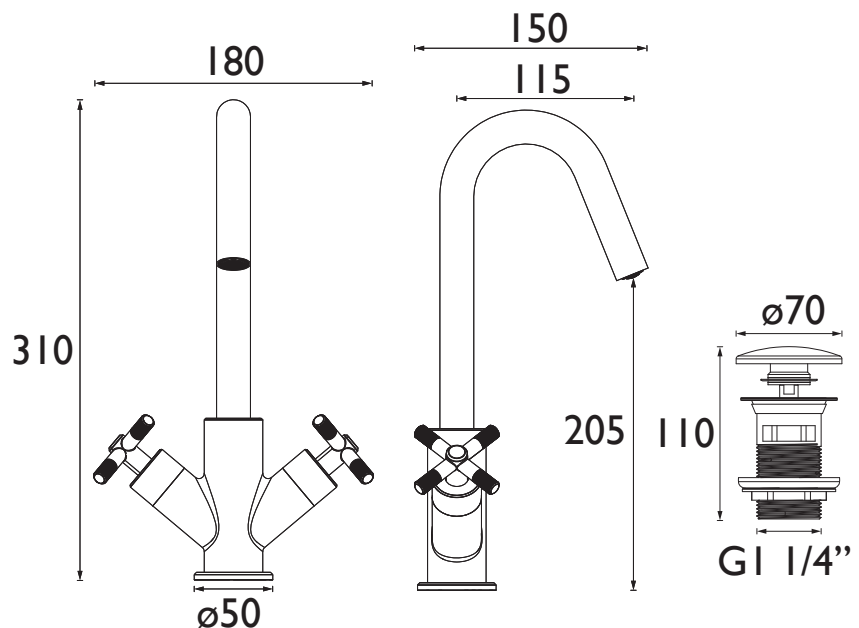

CRU BAS BB

CRUZAR Tap Range Cruzar Basin Mixer Brushed Brass

Features:

- This tap has a flow regulator, which limits the flow of water to 5 litres per minute, reducing the amount of water you use.
- Everything you need in the box including flexible tails and clicker waste so nothing to buy separately.
- Long life 1/4 turn ceramic disc valves for added durability and smooth control.
- On-trend brushed brass finish to make a statement in your bathroom.
- 10 year parts and 1 year labour guarantee for peace of mind.

Product Certifications:

WRAS Certificate No: 2301913
WRAS Expiry Date: 31/01/2028

For more products, visit our website:
<http://www.bristan.com>

Specification

Product Type:	Bathroom Taps
Main Construction Material:	Brass
Mount Type:	Deck
Handle Type:	Crosshead Handles
Connection Inlet:	1/2" BSP Flexible Tails
Connection Outlet:	M24 5lpm Flow Limited Aerator
Number of Tap Holes:	1
Valve/Cartridge Type:	1/2" Ceramic Disc Valve - 1/4 turn
Plumbing System Requirements:	Suitable for all plumbing systems
Minimum Dynamic Pressure (bar):	0.5 bar
Maximum Dynamic Pressure (bar):	5 bar
Maximum Hot Water Temperature °C:	60°C
Maximum Static Pressure (bar):	10 bar
Flow Type:	Single
Isolation Included:	No

Dimensions (measurements in mm)

Flow Rates (l/min)

System Pressure (bar)	0.5	1	2	3	5
CRU BAS BB (mixed)	5	5	5	5	5

TECHNICAL DATA SHEET

BRISTAN

D2