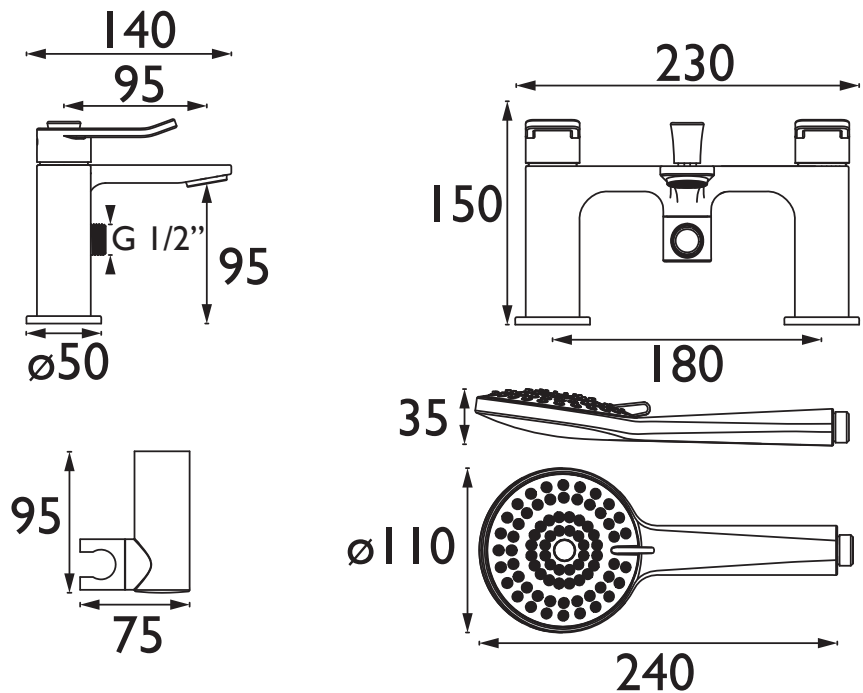

### Features:

- Long life 1/4 turn ceramic disc valves for added durability and smooth control.
- Robust metal fixing nut to secure the tap in place reducing the risk of loosening over time.
- On-trend brushed brass finish to make a statement in your bathroom.
- Rub clean handset - limescale and debris build-up is quickly and easily removed by rubbing a finger or a cloth over the nozzles.
- 10-year parts and 1 year labour guarantee for peace of mind.
- Also available in chrome, and black.
- Co-ordinating Bathroom taps and Recess shower available.

### Specification

<b>Product Type:</b>	Bathroom Taps
<b>Main Construction Material:</b>	Brass
<b>Mount Type:</b>	Deck
<b>Handle Type:</b>	Loop
<b>Connection Inlet:</b>	3/4" BSP
<b>Connection Outlet:</b>	M24 Recessed Honeycomb Aerator
<b>Number of Tap Holes:</b>	2
<b>Valve/Cartridge Type:</b>	3/4" Short Stem Ceramic Disc Valve
<b>Plumbing System Requirements:</b>	Suitable for all plumbing systems
<b>Minimum Dynamic Pressure (bar):</b>	0.3 bar
<b>Maximum Dynamic Pressure (bar):</b>	5 bar
<b>Maximum Hot Water Temperature °C:</b>	60°C
<b>Maximum Static Pressure (bar):</b>	10 bar
<b>Flow Type:</b>	Single
<b>Isolation Included:</b>	No

### Dimensions (measurements in mm)