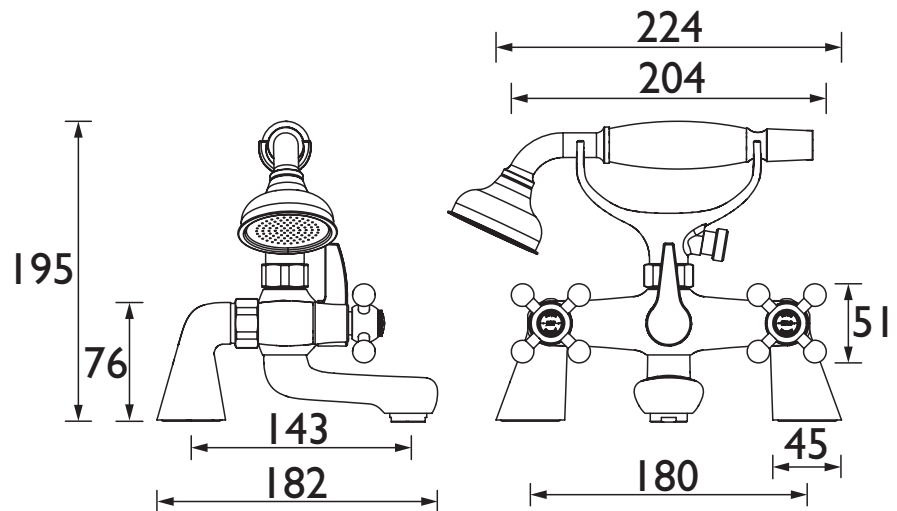

R LBSM C

REGENCY Tap Range Regency Luxury Bath Shower Mixer Chrome

Features:

- Includes 1.75m hose, handset and wall bracket
- Wall bracket and single function handset
- Chrome plated to BS EN 248

Product Certifications:

WRAS Certificate No: 2012056
WRAS Expiry Date: 31/12/2025

For more products, visit our website:
<http://www.bristan.com>

Specification

Product Type:	Taps
Main Construction Material:	Brass
Mount Type:	Deck
Handle Type:	Crosshead
Connection Inlet:	3/4" BSP
Connection Outlet:	M24 Anti-Splash
Number of Tap Holes:	2
Valve/Cartridge Type:	1/2" Compression Valve
Plumbing System Requirements:	Suitable for all plumbing systems
Minimum Dynamic Pressure (bar):	0.2 bar
Maximum Dynamic Pressure (bar):	5.0 bar
Maximum Hot Water Temperature °C:	65°C
Maximum Static Pressure (bar):	10 bar
Flow Type:	Single
Isolation Included:	No

Dimensions (measurements in mm)

Flow Rates (l/min)

System Pressure (bar)	0.2	0.5	1	2	3	5
Through Bath Filler (mixed)	24.7	39.1	55.3	78.2	95.8	123.7
Through Handset (mixed)	6.4	10.1	14.3	20.2	24.7	31.9

TECHNICAL DATA SHEET