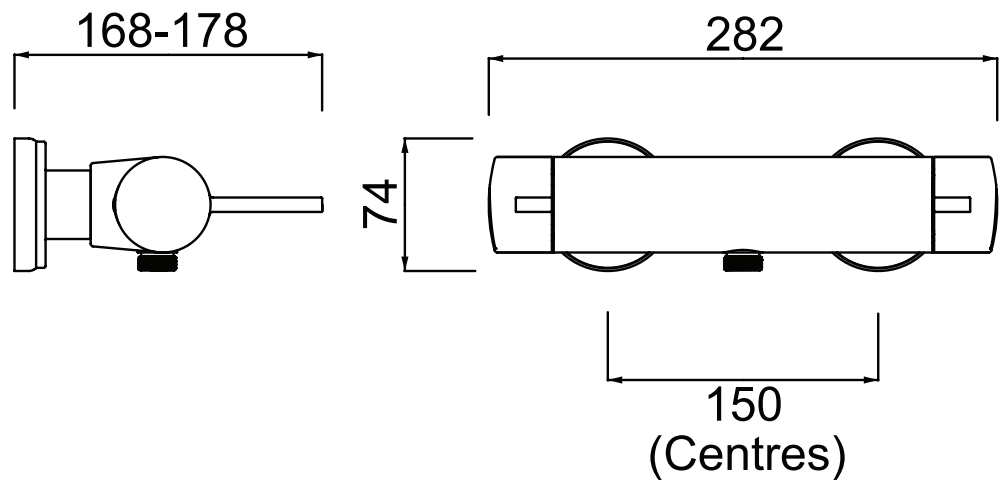

OP SHXVO EL C

COMMERCIAL OPAC Shower Range Opac SHXVO EL Valve Only Chrome

Features

- Cool touch shower valve body for ultimate user safety
- Easy installation with a choice of fixing kits (OP SHXVO WMT or OP SHXVO WMT2)
- Integral flushing mechanism for easy maintenance
- High performance even at low pressure
- Complies to D08 specification

Product Certifications:

Specification	
Style:	Commercial
Finish/Colour:	Chrome
Main Construction Material:	Brass
No of Controls:	2
Shower Type:	Bar
Temperature Control:	Thermostatic
Shower Head Type:	Valve Only
Maximum Temperature Setting: °C	41
Maximum Hot Water Temperature: °C	80
Dynamic Pressure Range: (bar)	Min. 0.2, Max. 5.0
Maximum Static Pressure: (bar)	10
Plumbing System Suitability:	All - Ideally balanced
Flow Rate (l/min @ 3 bar)	11.8
Flow Regulator:	Yes
Connection Inlet:	15mm compression
Connection Outlet:	1/2" BSP

Dimensions (measurements in mm)

Also available from the OPAC Shower Range is:

Flow Rates (l/min)							
System Pressure (bar)	0.2	0.5	1	2	3	4	5
OP SHXVO EL C (Flow Regulators Fitted)	-	9.4	9.5	11.3	11.8	11.7	11.4
OP SHXVO EL C (Without Flow Regulators Fitted)	8.5	15.1	22.0	-	-	-	-