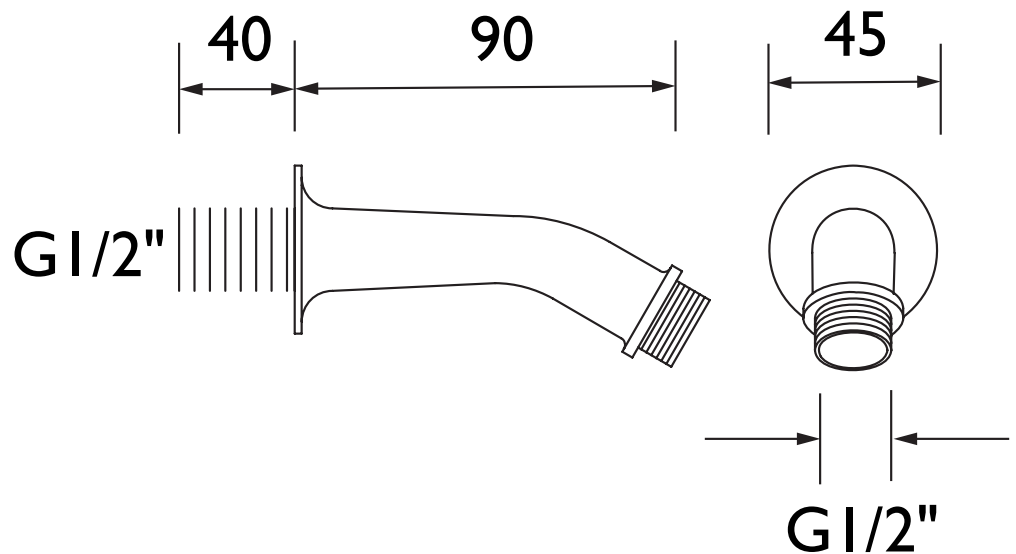

SA90CP

SHOWER ACC Shower Range Concealed Shower Arm 90mm

Features:

- 90mm projection for use with concealed pipework
- 1/2" BSP inlet and outlet connections
- Chrome plated to BS EN 248

Product Certifications:

For more products, visit our website:
<http://www.bristan.com>

Specification

Finish/Colour:	Chrome Plated
Main Construction Material:	Brass
Mounting Type:	Wall
Plumbing System Suitability:	Suitable for all plumbing systems
Minimum Dynamic Pressure (bar):	0.2 bar
Maximum Dynamic Pressure (bar):	5 bar
Maximum Static Pressure (bar):	10 bar
Maximum Hot Water Supply Temperature °C:	65
Connection Inlet:	1/2" BSP
Connection Outlet:	1/2" BSP
Isolation Included:	No
What's Included:	1x Shower Arm, 1x O-Ring, 1x Backnut

Dimensions (measurements in mm)

TECHNICAL
DATA
SHEET

BRISTAN

D4