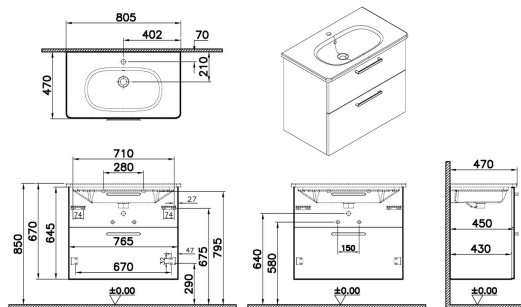

Name	Root Flat Washbasin Unit
Collection	Root Flat
Height	65
Width	77
Depth	46
Colour	Matt Storm Grey
Designer	VitrA Design Team
Assembly	Wall hung
Tap Hole Options	1 Faucet Hole
Soft close	Yes
Certificate	CE
Grip	Chrome Bar Handle
Washbasin Type	Ceramic vanity
Guarantee	2 year
Lighting	No
Finish-Body	PET
Finish-Front	PET
Tap Hole Position	Middle
Washbasin colour	White
Syphon	Syphon Included
Finish	PET
Code Of Basin Included	7793B003-0001
Brand	VitrA
Body Colour	Matt storm grey
Syphon Cut-Out	Yes

## Description

VitrA reserves the right to make changes in products and technical details without prior notice.

All drawings contain the necessary measurements which are subject to standard tolerances. For exact measurements, in particular for customized installation scenarios, it can only be taken from the finished ceramic product.