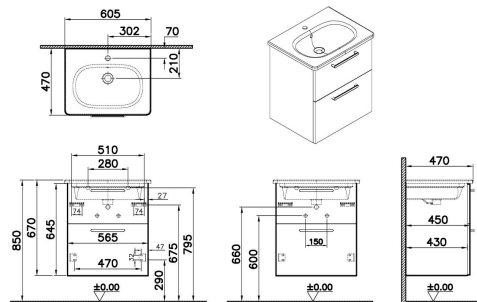

Name	Root Flat Washbasin Unit
Collection	Root Flat
Height	65
Width	57
Depth	46
Colour	Matt Storm Grey
Designer	VitrA Design Team
Assembly	Wall hung
Tap Hole Options	1 Faucet Hole
Soft close	Yes
Certificate	CE
Grip	Chrome Bar Handle
Washbasin Type	Ceramic vanity
Guarantee	2 year
Lighting	No
Finish-Body	PET
Finish-Front	PET
Tap Hole Position	Middle
Washbasin colour	White
Syphon	Syphon Included
Finish	PET
Code Of Basin Included	7791B003-0001
Brand	VitrA
Body Colour	Matt storm grey
Syphon Cut-Out	Yes

Product Code: 68272

Description

VitrA reserves the right to make changes in products and technical details without prior notice.

All drawings contain the necessary measurements which are subject to standard tolerances. For exact measurements, in particular for customized installation scenarios, it can only be taken from the finished ceramic product.