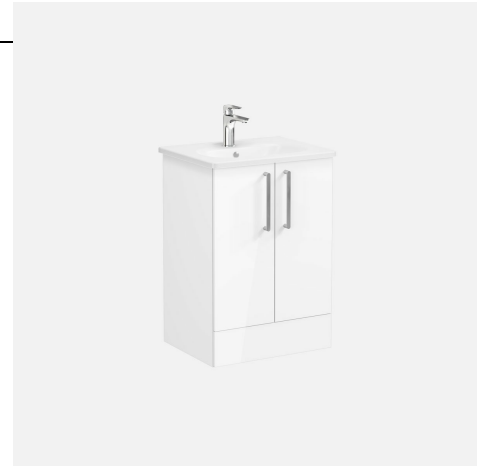

Name	Root Flat Washbasin Unit
Collection	Root Flat
Height	84
Width	57
Depth	45
Colour	Glossy white
Designer	VitrA Design Team
Assembly	Wall hung
Tap Hole Options	1 Faucet Hole
Soft close	Yes
Grip	Chrome Bar Handle
Washbasin Type	Ceramic vanity
Guarantee	2 year
Lighting	No
Finish-Body	PET
Finish-Front	PET
Tap Hole Position	Middle
Washbasin colour	White
Syphon	Syphon Included
Finish	PET
Code Of Basin Included	7791B003-0001
Brand	VitrA
Body Colour	Pearl grey high gloss
Syphon Cut-Out	No