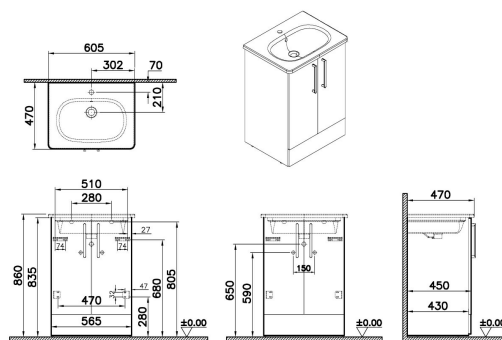

Name	Root Flat Washbasin Unit
Collection	Root Flat
Height	84
Width	57
Depth	45
Colour	Glossy white
Designer	VitrA Design Team
Assembly	Wall hung
Tap Hole Options	1 Faucet Hole
Soft close	Yes
Grip	Chrome Bar Handle
Washbasin Type	Ceramic vanity
Guarantee	2 year
Lighting	No
Finish-Body	PET
Finish-Front	PET
Tap Hole Position	Middle
Washbasin colour	White
Syphon	Syphon Included
Finish	PET
Code Of Basin Included	7791B003-0001
Brand	VitrA
Body Colour	Pearl grey high gloss
Syphon Cut-Out	No

Product Code: 66379

Description

VitrA reserves the right to make changes in products and technical details without prior notice.

All drawings contain the necessary measurements which are subject to standard tolerances. For exact measurements, in particular for customized installation scenarios, it can only be taken from the finished ceramic product.