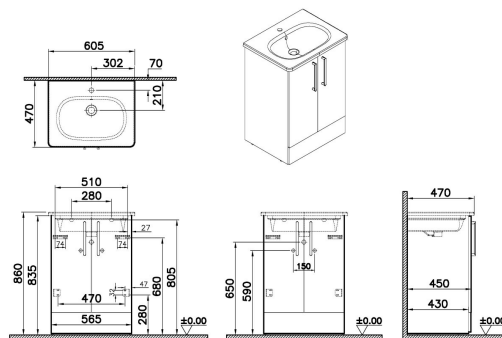

Name	Root Flat Washbasin Unit
Collection	Root Flat
Height	84
Width	57
Depth	45
Colour	Natural Oak
Designer	VitrA Design Team
Assembly	Wall hung
Tap Hole Options	1 Faucet Hole
Soft close	Yes
Grip	Chrome Bar Handle
Washbasin Type	Ceramic vanity
Guarantee	2 year
Lighting	No
Finish-Body	Melamine
Finish-Front	Melamine
Tap Hole Position	Middle
Washbasin colour	White
Syphon	Syphon Included
Finish	Melamine
Code Of Basin Included	7791B003-0001
Brand	VitrA
Body Colour	Natural Oak
Syphon Cut-Out	No

## Description

VitrA reserves the right to make changes in products and technical details without prior notice.

All drawings contain the necessary measurements which are subject to standard tolerances. For exact measurements, in particular for customized installation scenarios, it can only be taken from the finished ceramic product.