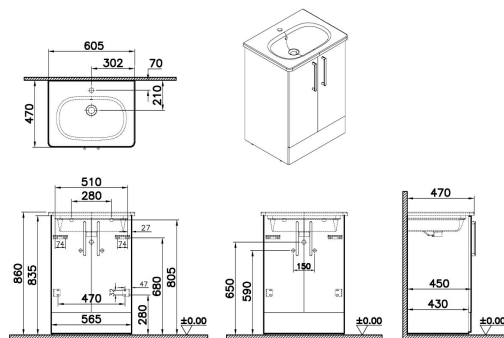

Name	Root Flat Washbasin Unit
Collection	Root Flat
Height	84
Width	57
Depth	45
Colour	Matt Storm Grey
Designer	VitrA Design Team
Assembly	Wall hung
Tap Hole Options	1 Faucet Hole
Soft close	Yes
Grip	Chrome Bar Handle
Washbasin Type	Ceramic vanity
Guarantee	2 year
Lighting	No
Finish-Body	PET
Finish-Front	PET
Tap Hole Position	Middle
Washbasin colour	White
Syphon	Syphon Included
Finish	PET
Code Of Basin Included	7791B003-0001
Brand	VitrA
Body Colour	Matt storm grey
Syphon Cut-Out	No

Product Code: 68189

## Description

VitrA reserves the right to make changes in products and technical details without prior notice.

All drawings contain the necessary measurements which are subject to standard tolerances. For exact measurements, in particular for customized installation scenarios, it can only be taken from the finished ceramic product.