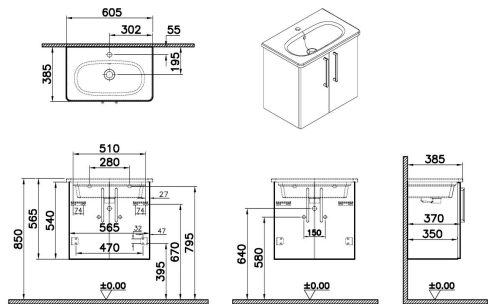

Name	Root Flat Washbasin Unit
Collection	Root Flat
Height	55
Width	57
Depth	38
Colour	Natural Oak
Designer	VitrA Design Team
Assembly	Wall hung
Tap Hole Options	1 Faucet Hole
Soft close	Yes
Certificate	CE
Grip	Chrome Bar Handle
Washbasin Type	Ceramic vanity
Guarantee	2 year
Lighting	No
Finish-Body	Melamine
Finish-Front	Melamine
Tap Hole Position	Middle
Washbasin colour	White
Syphon	Syphon Included
Finish	Melamine
Code Of Basin Included	7790B003-0001
Brand	VitrA
Body Colour	Natural Oak
Syphon Cut-Out	No

## Description

VitrA reserves the right to make changes in products and technical details without prior notice.

All drawings contain the necessary measurements which are subject to standard tolerances. For exact measurements, in particular for customized installation scenarios, it can only be taken from the finished ceramic product.