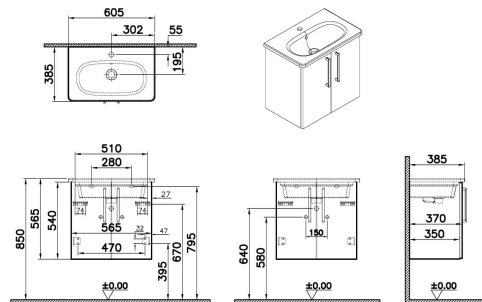

Name	Root Flat Washbasin Unit
Collection	Root Flat
Height	55
Width	57
Depth	38
Colour	Matt Storm Grey
Designer	VitrA Design Team
Assembly	Wall hung
Tap Hole Options	1 Faucet Hole
Soft close	Yes
Certificate	CE
Grip	Chrome Bar Handle
Washbasin Type	Ceramic vanity
Guarantee	2 year
Lighting	No
Finish-Body	PET
Finish-Front	PET
Tap Hole Position	Middle
Washbasin colour	White
Syphon	Syphon Included
Finish	PET
Code Of Basin Included	7790B003-0001
Brand	VitrA
Body Colour	Matt storm grey
Syphon Cut-Out	No

Product Code: 68079

Description

VitrA reserves the right to make changes in products and technical details without prior notice.

All drawings contain the necessary measurements which are subject to standard tolerances. For exact measurements, in particular for customized installation scenarios, it can only be taken from the finished ceramic product.