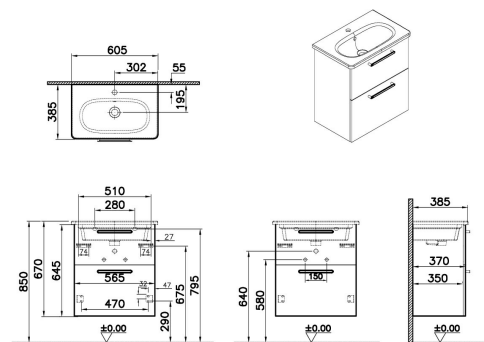

Name	Root Flat Washbasin Unit
Collection	Root Flat
Height	65
Width	57
Depth	38
Colour	Glossy white
Designer	VitrA Design Team
Assembly	Wall hung
Tap Hole Options	1 Faucet Hole
Soft close	Yes
Certificate	CE
Grip	Chrome Bar Handle
Washbasin Type	Ceramic vanity
Guarantee	2 year
Lighting	No
Finish-Body	PET
Finish-Front	PET
Tap Hole Position	Middle
Washbasin colour	White
Syphon	Syphon Included
Finish	PET
Code Of Basin Included	7790B003-0001
Brand	VitrA
Body Colour	Pearl grey high gloss
Syphon Cut-Out	Yes

Product Code: 68100

Description

VitrA reserves the right to make changes in products and technical details without prior notice.

All drawings contain the necessary measurements which are subject to standard tolerances. For exact measurements, in particular for customized installation scenarios, it can only be taken from the finished ceramic product.