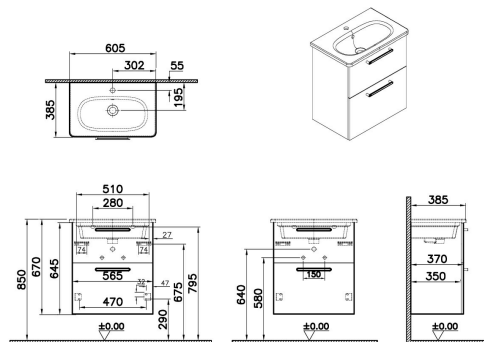

Name	Root Flat Washbasin Unit
Collection	Root Flat
Height	65
Width	57
Depth	38
Colour	Natural Oak
Designer	VitrA Design Team
Assembly	Wall hung
Tap Hole Options	1 Faucet Hole
Soft close	Yes
Certificate	CE
Grip	Chrome Bar Handle
Washbasin Type	Ceramic vanity
Guarantee	2 year
Lighting	No
Finish-Body	Melamine
Finish-Front	Melamine
Tap Hole Position	Middle
Washbasin colour	White
Syphon	Syphon Included
Finish	Melamine
Code Of Basin Included	7790B003-0001
Brand	VitrA
Body Colour	Natural Oak
Syphon Cut-Out	Yes

Product Code: 68107

Description

VitrA reserves the right to make changes in products and technical details without prior notice.

All drawings contain the necessary measurements which are subject to standard tolerances. For exact measurements, in particular for customized installation scenarios, it can only be taken from the finished ceramic product.