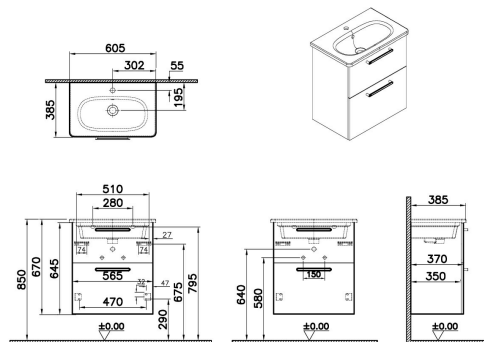

Name	Root Flat Washbasin Unit
Collection	Root Flat
Height	65
Width	57
Depth	38
Colour	Matt Storm Grey
Designer	VitrA Design Team
Assembly	Wall hung
Tap Hole Options	1 Faucet Hole
Soft close	Yes
Certificate	CE
Grip	Chrome Bar Handle
Washbasin Type	Ceramic vanity
Guarantee	2 year
Lighting	No
Finish-Body	PET
Finish-Front	PET
Tap Hole Position	Middle
Washbasin colour	White
Syphon	Syphon Included
Finish	PET
Code Of Basin Included	7790B003-0001
Brand	VitrA
Body Colour	Matt storm grey
Syphon Cut-Out	Yes

Product Code: 68105

Description

VitrA reserves the right to make changes in products and technical details without prior notice.

All drawings contain the necessary measurements which are subject to standard tolerances. For exact measurements, in particular for customized installation scenarios, it can only be taken from the finished ceramic product.