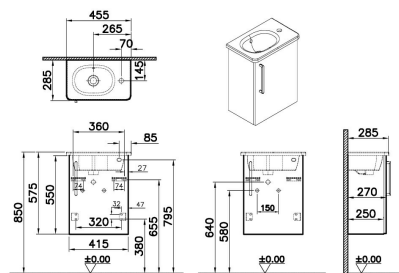

Name	Root Flat Washbasin Unit
Collection	Root Flat
Height	55
Width	42
Depth	27
Colour	Glossy white
Designer	VitrA Design Team
Assembly	Wall hung
Tap Hole Options	Right/Left single tap hole
Soft close	Yes
Certificate	CE
Door Hinge Position	Right
Grip	Chrome Bar Handle
Washbasin Type	Ceramic vanity
Guarantee	2 year
Lighting	No
Finish-Body	PET
Finish-Front	PET
Tap Hole Position	Middle
Washbasin colour	White
Syphon	Syphon Included
Finish	PET
Code Of Basin Included	7789B003-0029
Brand	VitrA
Body Colour	Pearl grey high gloss
Syphon Cut-Out	No

Product Code: 66331

Description

VitrA reserves the right to make changes in products and technical details without prior notice.

All drawings contain the necessary measurements which are subject to standard tolerances. For exact measurements, in particular for customized installation scenarios, it can only be taken from the finished ceramic product.