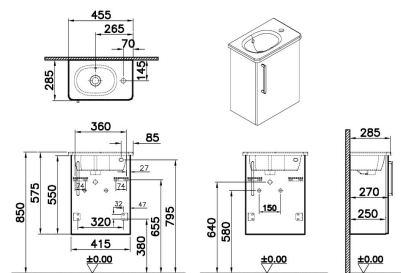

Name	Root Flat Washbasin Unit
Collection	Root Flat
Height	55
Width	42
Depth	27
Colour	Natural Oak
Designer	VitrA Design Team
Assembly	Wall hung
Tap Hole Options	Right/Left single tap hole
Soft close	Yes
Certificate	CE
Door Hinge Position	Right
Grip	Chrome Bar Handle
Washbasin Type	Ceramic vanity
Guarantee	2 year
Lighting	No
Finish-Body	Melamine
Finish-Front	Melamine
Tap Hole Position	Middle
Washbasin colour	White
Syphon	Syphon Included
Finish	Melamine
Code Of Basin Included	7789B003-0029
Brand	VitrA
Body Colour	Natural Oak
Syphon Cut-Out	No

Product Code: 66327

Description

VitrA reserves the right to make changes in products and technical details without prior notice.

All drawings contain the necessary measurements which are subject to standard tolerances. For exact measurements, in particular for customized installation scenarios, it can only be taken from the finished ceramic product.