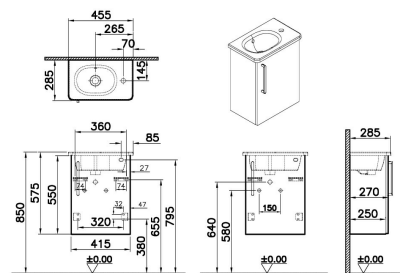

Name	Root Flat Washbasin Unit
Collection	Root Flat
Height	55
Width	42
Depth	27
Colour	Matt Storm Grey
Designer	VitrA Design Team
Assembly	Wall hung
Tap Hole Options	Right/Left single tap hole
Soft close	Yes
Certificate	CE
Door Hinge Position	Right
Grip	Chrome Bar Handle
Washbasin Type	Ceramic vanity
Guarantee	2 year
Lighting	No
Finish-Body	PET
Finish-Front	PET
Tap Hole Position	Middle
Washbasin colour	White
Syphon	Syphon Included
Finish	PET
Code Of Basin Included	7789B003-0029
Brand	VitrA
Body Colour	Matt storm grey
Syphon Cut-Out	No

## Description

VitrA reserves the right to make changes in products and technical details without prior notice.

All drawings contain the necessary measurements which are subject to standard tolerances. For exact measurements, in particular for customized installation scenarios, it can only be taken from the finished ceramic product.