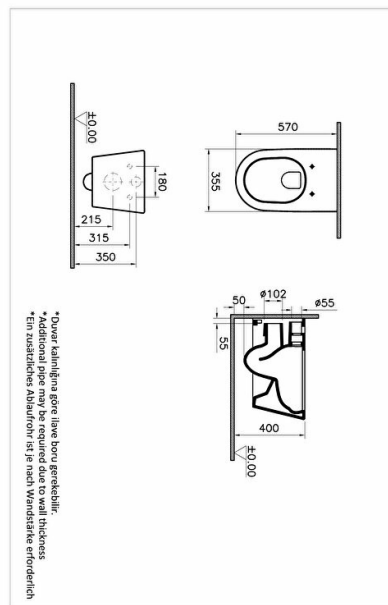

Name Nest Rim-ex W-hung WC-White

Collection	Nest
Height (mm)	350
Width (mm)	355
Depth (mm)	570
Color	White
Designer	Pentagon
Certificate	CE
Brand	VitrA
Finish	Hygiene
Bidet pipe access	Without bidet pipe

Product code: 5176B003-0101

Description

All drawings contain the necessary measurements which are subject to standard tolerances.

For exact measurements, in particular for customized installation scenarios, it can only be taken from the finished ceramic product.