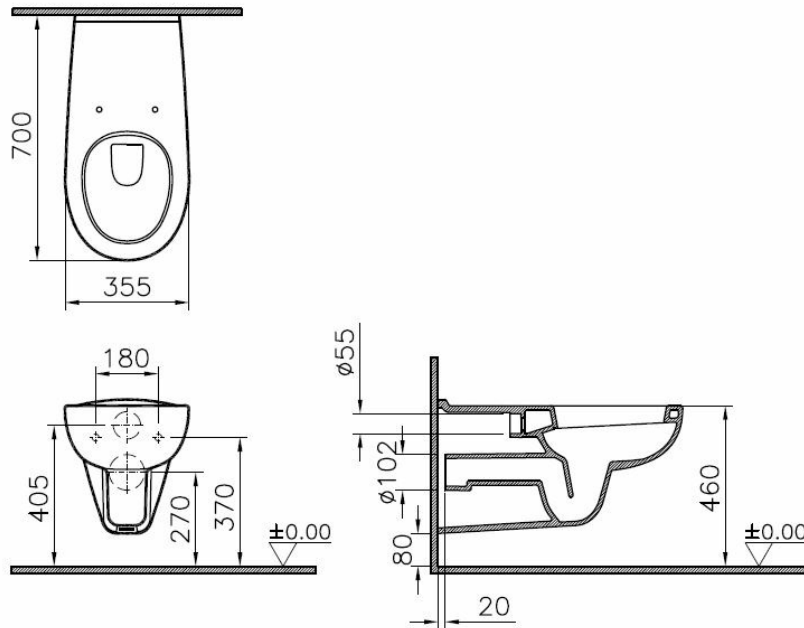

Name	Special Needs Wall-Hung WC
Collection	Conforma
Height	335
Width	355
Depth	700
Colour	White
Designer	Noa
Certificate	NF
Finish	Hygiene
Brand	VitrA
Bidet Function	Without bidet pipe
Outlet Type	Horizontal

Product Code: 5813B003-0075

Description

VitrA reserves the right to make changes in products and technical details without prior notice.

All drawings contain the necessary measurements which are subject to standard tolerances. For exact measurements, in particular for customized installation scenarios, it can only be taken from the finished ceramic product.