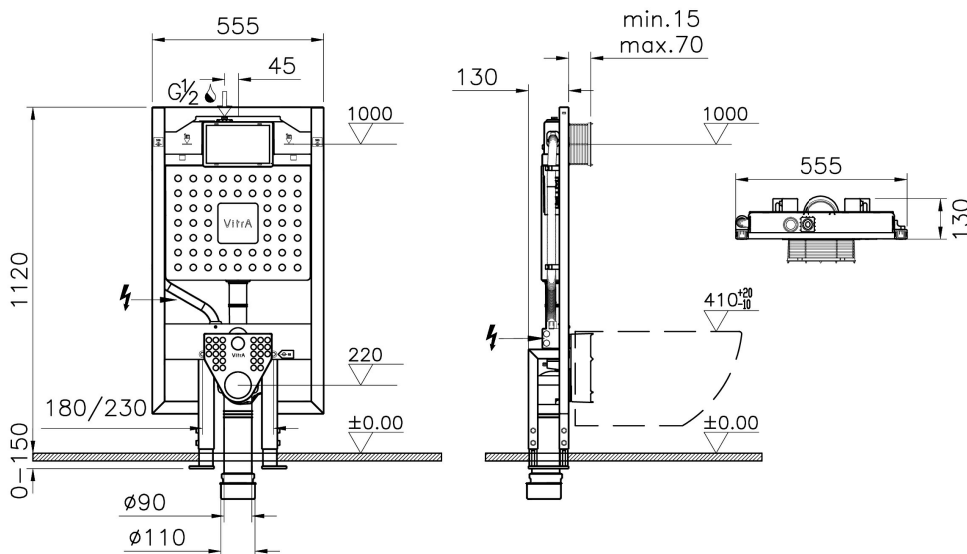

Name	V8 Concealed Cistern WC Frame for wall-hung WC pans, 8 cm
Collection	V8
Height	1127
Width	555
Depth	130
Designer	VitrA Design Team
Certificate	CE
Guarantee	10 year
Mounting type	From the Floor
Recommended Minimum Pressure	Min:0.5-Max:10Recommended(1-5)
Installation Type	07
Brand	VitrA
Thickness	8 cm
Driver IP	0

Product Code: 768-4800-01

Description

VitrA reserves the right to make changes in products and technical details without prior notice.

All drawings contain the necessary measurements which are subject to standard tolerances. For exact measurements, in particular for customized installation scenarios, it can only be taken from the finished ceramic product.