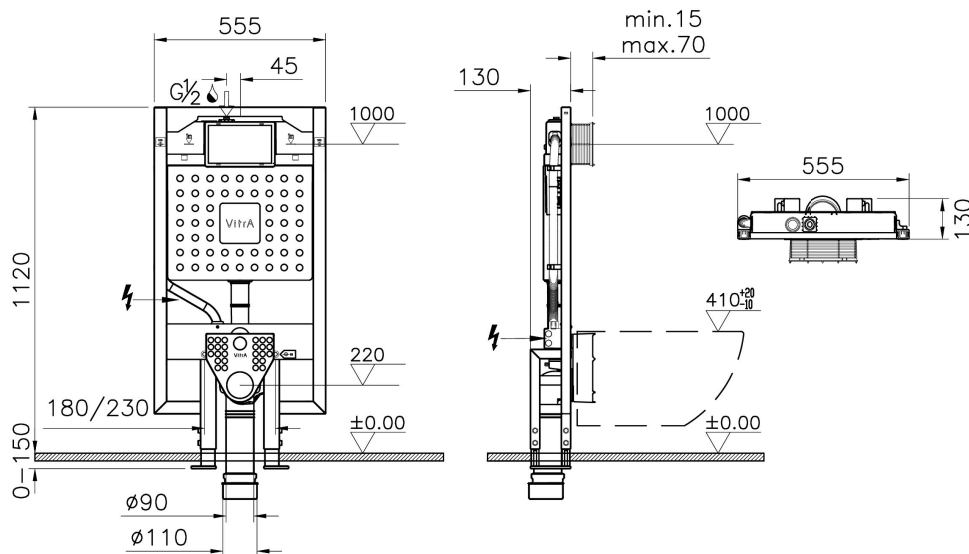

Name	V8 Concealed Cistern WC Frame for wall-hung WC pans, 8 cm
Collection	V8
Height	1127
Width	555
Depth	130
Designer	VitrA Design Team
Certificate	CE
Guarantee	10 year
Mounting type	From the Floor
Recommended Minimum Pressure	Min:0.5-Max:10Recommended(1-5)
Installation Type	07
Brand	VitrA
Thickness	8 cm
Driver IP	0

Product Code: 768-4800-02

## Description

VitrA reserves the right to make changes in products and technical details without prior notice.

All drawings contain the necessary measurements which are subject to standard tolerances. For exact measurements, in particular for customized installation scenarios, it can only be taken from the finished ceramic product.