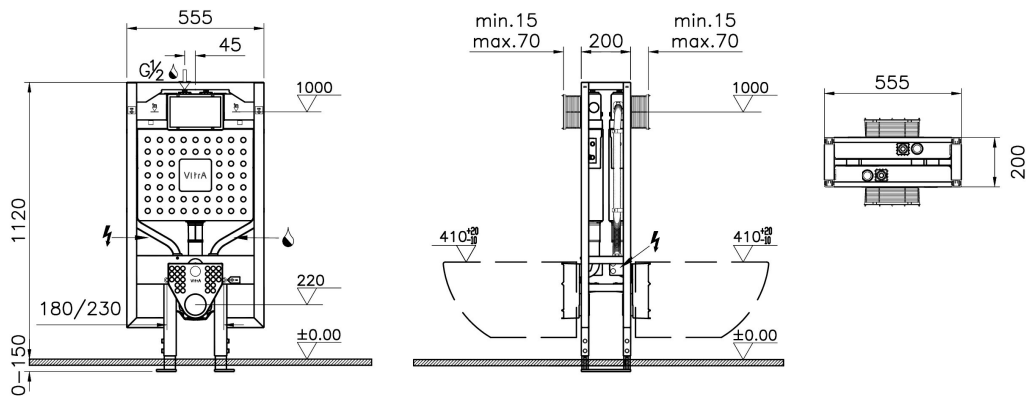

Name	V8 Back to Back Concealed Cistern WC Frame for wall-hung WC pans, 8 cm
Collection	V8
Height	1120
Width	555
Depth	200
Designer	VitrA Design Team
Certificate	CE
Guarantee	10 year
Mounting type	From the Floor
Recommended Minimum Pressure	Min:0.5-Max:10Recommended(1-5)
Installation Type	07
Brand	VitrA
Thickness	8 cm
Driver IP	0

Product Code: 768-5850-01

Description

VitrA reserves the right to make changes in products and technical details without prior notice.

All drawings contain the necessary measurements which are subject to standard tolerances. For exact measurements, in particular for customized installation scenarios, it can only be taken from the finished ceramic product.